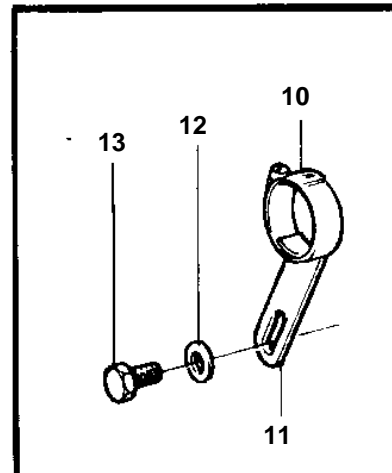

COMMON, TAMD42WJ-A, KAMD42P-A, KAD42P-A

15310

COMMON, TAMD42WJ-A, KAMD42P-A, KAD42P-A

REF	PART NO.	QTY	DESCRIPTION	NOTES
1	858588	1	Vacuum valve kit	
2	828534	1	· Vacuum valve	
3	828533	1	· · Upper section	
4		2	· · Diaphragm	Included in overhaul kit.. Only 1 ea as spare part
5	828424	2	· · Gasket	Included in overhaul kit.. Only 1 ea as spare part
6	828266	1	· · Lower section	
7	947282	2	· · Gasket	Included in overhaul kit.. Only 1 ea as spare part
8	828501	1	· Branch pipe	
9	853548	4	· Hose clamp	
10	943473	1	· Hose clamp	
11	843747	1	· Anchorage	
12	960141	1	· Washer	
13	940142	1	· Screw	
14	952972	X	Rubber hose	
15	875738	1	Repair kit	