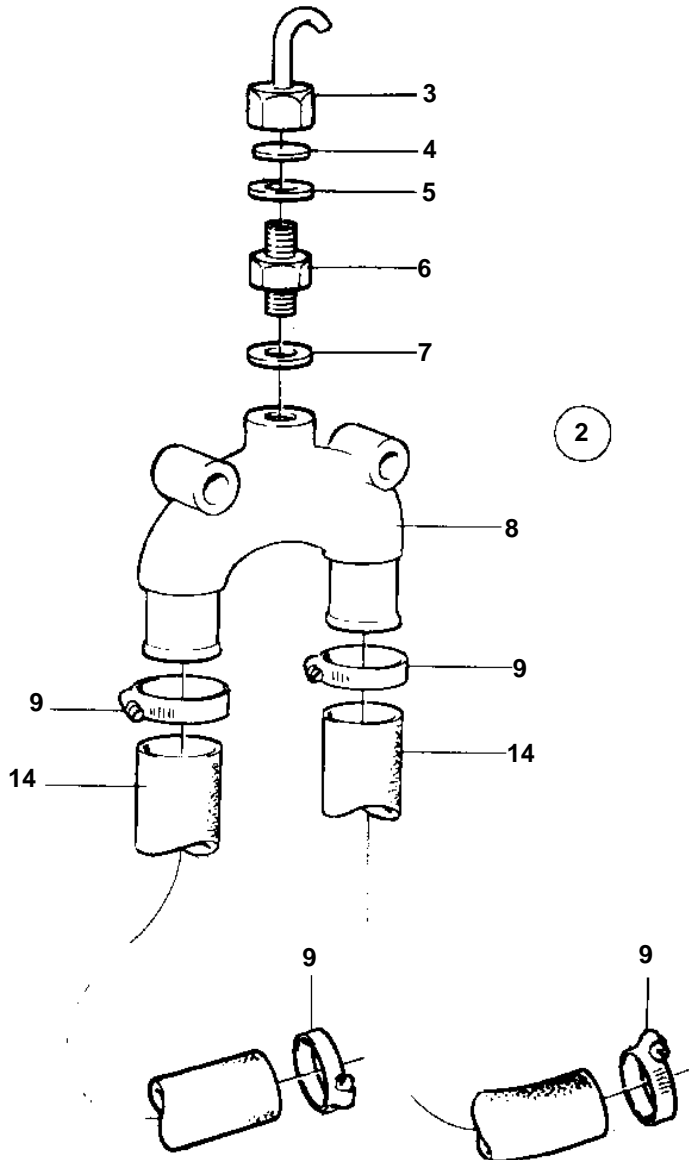

COMMON, TAMD42WJ-A, KAMD42P-A, KAD42P-A

15310

COMMON, TAMD42WJ-A, KAMD42P-A, KAD42P-A

REF	PART NO.	QTY	DESCRIPTION	NOTES
1	858588	1	Vacuum valve kit	
2	828534	1	· Vacuum valve	
3	828533	1	· · Upper section	
4		2	· · Diaphragm	Included in overhaul kit.. Only 1 ea as spare part
5	828424	2	· · Gasket	Included in overhaul kit.. Only 1 ea as spare part
6	828266	1	· · Lower section	
7	947282	2	· · Gasket	Included in overhaul kit.. Only 1 ea as spare part
8	828501	1	· Branch pipe	
9	853548	4	· Hose clamp	
10	943473	1	· Hose clamp	
11	843747	1	· Anchorage	
12	960141	1	· Washer	
13	940142	1	· Screw	
14	952972	X	Rubber hose	
15	875738	1	Repair kit	