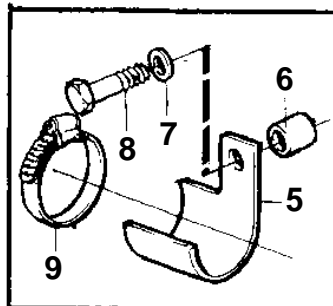

## KAMD42P-A

REF	PART NO.	QTY	DESCRIPTION	SEE SEC.	NOTES
1	860629	1	Sea water pump		REPL BY 3581558
				3399	
	3581558	1	Sea water pump		
				3400	
2	858467	1	Companion flange		
3	968971	1	O-ring		
4	946173	2	Flange screw		
5	3580758	1	Bracket		
6	843075	1	Sleeve		
7	955894	1	Washer		
8	945444	1	Flange screw		
9	961669	1	Hose clamp		
10	857045	1	Clamp		
11	843075	1	Sleeve, inlet		L=16mm
12	946671	1	Flange screw		L=30mm
13	955894	1	Washer		
14	834974	1	Clamp		
15	861387	1	Bracket		
16	947760	1	Flange screw		
17	968855	1	Flange screw		
18	955893	1	Washer		
19	952640	1	Clamp		
20	846780	1	Bracket		
21	965181	1	Screw		
22	860997	1	Hose		Sea water pump-oil cooler.
23	943476	1	Hose clamp		
24	861738	1	Hose		Reverse gear-sea water pump.
25	961669	2	Hose clamp		
26	946544	1	Flange screw		
27	965558	1	Bracket		
28	952640	1	Clamp		
29	955893	1	Washer		
30	949278	1	Lock nut		
31	947760	1	Flange screw		