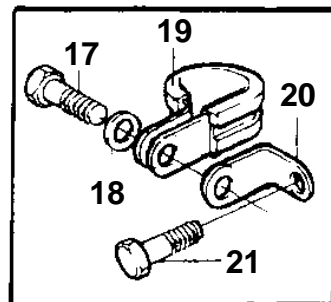

KAMD42P-A

## KAMD42P-A

REF	PART NO.	QTY	DESCRIPTION	SEE SEC.	NOTES
1	860629	1	Sea water pump		REPL BY 3581558
				3399	
	3581558	1	Sea water pump		
				3400	
2	858467	1	Companion flange		
3	968971	1	O-ring		
4	946173	2	Flange screw		
5	3580758	1	Bracket		
6	843075	1	Sleeve		
7	955894	1	Washer		
8	945444	1	Flange screw		
9	961669	1	Hose clamp		
10	857045	1	Clamp		
11	843075	1	Sleeve, inlet		L=16mm
12	946671	1	Flange screw		L=30mm
13	955894	1	Washer		
14	834974	1	Clamp		
15	861387	1	Bracket		
16	947760	1	Flange screw		
17	968855	1	Flange screw		
18	955893	1	Washer		
19	952640	1	Clamp		
20	846780	1	Bracket		
21	965181	1	Screw		
22	860997	1	Hose		Sea water pump-oil cooler.
23	943476	1	Hose clamp		
24	861738	1	Hose		Reverse gear-sea water pump.
25	961669	2	Hose clamp		
26	946544	1	Flange screw		
27	965558	1	Bracket		
28	952640	1	Clamp		
29	955893	1	Washer		
30	949278	1	Lock nut		
31	947760	1	Flange screw		