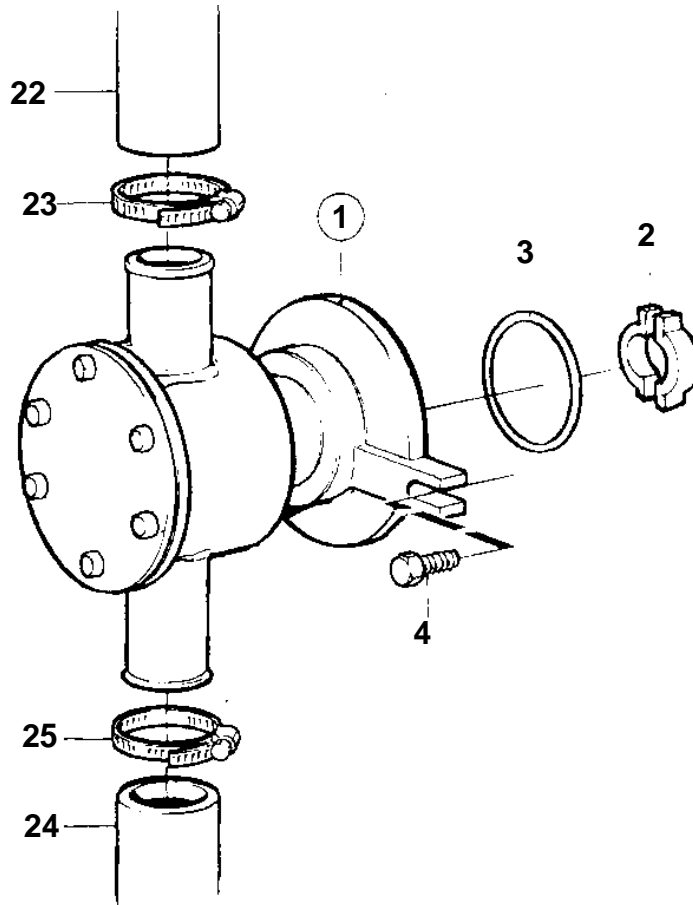

KAMD42P-A

## KAMD42P-A

REF	PART NO.	QTY	DESCRIPTION	SEE SEC.	NOTES
1	860629	1	Sea water pump		REPL BY 3581558
				3399	
	3581558	1	Sea water pump		
				3400	
2	858467	1	Companion flange		
3	968971	1	O-ring		
4	946173	2	Flange screw		
5	3580758	1	Bracket		
6	843075	1	Sleeve		
7	955894	1	Washer		
8	945444	1	Flange screw		
9	961669	1	Hose clamp		
10	857045	1	Clamp		
11	843075	1	Sleeve, inlet		L=16mm
12	946671	1	Flange screw		L=30mm
13	955894	1	Washer		
14	834974	1	Clamp		
15	861387	1	Bracket		
16	947760	1	Flange screw		
17	968855	1	Flange screw		
18	955893	1	Washer		
19	952640	1	Clamp		
20	846780	1	Bracket		
21	965181	1	Screw		
22	860997	1	Hose		Sea water pump-oil cooler.
23	943476	1	Hose clamp		
24	861738	1	Hose		Reverse gear-sea water pump.
25	961669	2	Hose clamp		
26	946544	1	Flange screw		
27	965558	1	Bracket		
28	952640	1	Clamp		
29	955893	1	Washer		
30	949278	1	Lock nut		
31	947760	1	Flange screw		