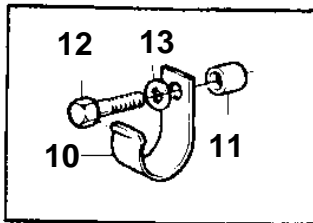

## KAMD42P-A

REF	PART NO.	QTY	DESCRIPTION	SEE SEC.	NOTES
1	860629	1	Sea water pump		REPL BY 3581558
				3399	
	3581558	1	Sea water pump		
				3400	
2	858467	1	Companion flange		
3	968971	1	O-ring		
4	946173	2	Flange screw		
5	3580758	1	Bracket		
6	843075	1	Sleeve		
7	955894	1	Washer		
8	945444	1	Flange screw		
9	961669	1	Hose clamp		
10	857045	1	Clamp		
11	843075	1	Sleeve, inlet		L=16mm
12	946671	1	Flange screw		L=30mm
13	955894	1	Washer		
14	834974	1	Clamp		
15	861387	1	Bracket		
16	947760	1	Flange screw		
17	968855	1	Flange screw		
18	955893	1	Washer		
19	952640	1	Clamp		
20	846780	1	Bracket		
21	965181	1	Screw		
22	860997	1	Hose		Sea water pump-oil cooler.
23	943476	1	Hose clamp		
24	861738	1	Hose		Reverse gear-sea water pump.
25	961669	2	Hose clamp		
26	946544	1	Flange screw		
27	965558	1	Bracket		
28	952640	1	Clamp		
29	955893	1	Washer		
30	949278	1	Lock nut		
31	947760	1	Flange screw		