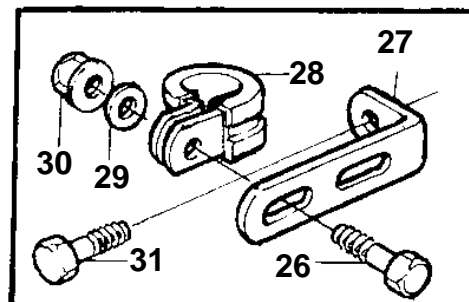

## KAMD42P-A

REF	PART NO.	QTY	DESCRIPTION	SEE SEC.	NOTES
1	860629	1	Sea water pump		REPL BY 3581558
				3399	
	3581558	1	Sea water pump		
				3400	
2	858467	1	Companion flange		
3	968971	1	O-ring		
4	946173	2	Flange screw		
5	3580758	1	Bracket		
6	843075	1	Sleeve		
7	955894	1	Washer		
8	945444	1	Flange screw		
9	961669	1	Hose clamp		
10	857045	1	Clamp		
11	843075	1	Sleeve, inlet		L=16mm
12	946671	1	Flange screw		L=30mm
13	955894	1	Washer		
14	834974	1	Clamp		
15	861387	1	Bracket		
16	947760	1	Flange screw		
17	968855	1	Flange screw		
18	955893	1	Washer		
19	952640	1	Clamp		
20	846780	1	Bracket		
21	965181	1	Screw		
22	860997	1	Hose		Sea water pump-oil cooler.
23	943476	1	Hose clamp		
24	861738	1	Hose		Reverse gear-sea water pump.
25	961669	2	Hose clamp		
26	946544	1	Flange screw		
27	965558	1	Bracket		
28	952640	1	Clamp		
29	955893	1	Washer		
30	949278	1	Lock nut		
31	947760	1	Flange screw		