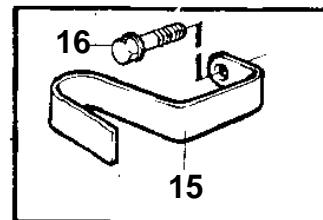

## KAMD42P-A

REF	PART NO.	QTY	DESCRIPTION	SEE SEC.	NOTES
1	860629	1	Sea water pump		REPL BY 3581558
				3399	
	3581558	1	Sea water pump		
				3400	
2	858467	1	Companion flange		
3	968971	1	O-ring		
4	946173	2	Flange screw		
5	3580758	1	Bracket		
6	843075	1	Sleeve		
7	955894	1	Washer		
8	945444	1	Flange screw		
9	961669	1	Hose clamp		
10	857045	1	Clamp		
11	843075	1	Sleeve, inlet		L=16mm
12	946671	1	Flange screw		L=30mm
13	955894	1	Washer		
14	834974	1	Clamp		
15	861387	1	Bracket		
16	947760	1	Flange screw		
17	968855	1	Flange screw		
18	955893	1	Washer		
19	952640	1	Clamp		
20	846780	1	Bracket		
21	965181	1	Screw		
22	860997	1	Hose		Sea water pump-oil cooler.
23	943476	1	Hose clamp		
24	861738	1	Hose		Reverse gear-sea water pump.
25	961669	2	Hose clamp		
26	946544	1	Flange screw		
27	965558	1	Bracket		
28	952640	1	Clamp		
29	955893	1	Washer		
30	949278	1	Lock nut		
31	947760	1	Flange screw		