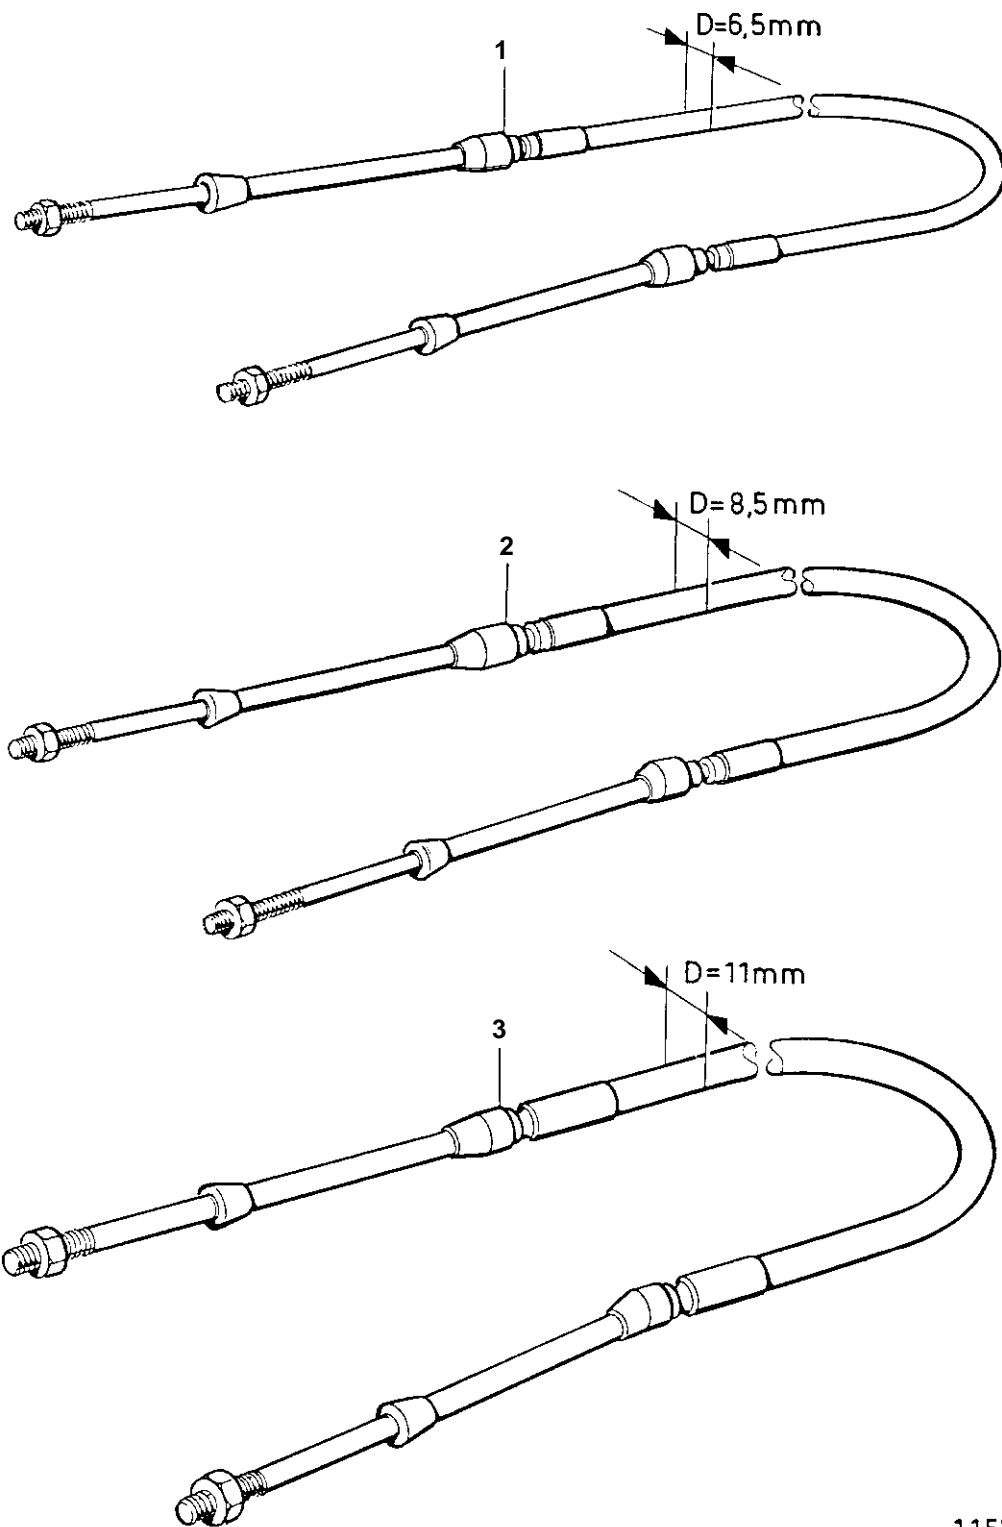

COMMON

11576

## COMMON

REF	PART NO.	QTY	DESCRIPTION	NOTES
3	1140109	1	Control cable	L=6,00m
	1140110	1	Control cable	L=6,50m
	1140111	1	Control cable	L=7,00m
	1140112	1	Control cable	L=7,50m
	1140113	1	Control cable	L=8,00m
	1140114	1	Control cable	L=8,50m
	1140115	1	Control cable	L=9,00m
	1140116	1	Control cable	L=9,50m
	1140117	1	Control cable	L=10,00m
	1140118	1	Control cable	L=11,00m
	1140119	1	Control cable	L=12,00m
	1140120	1	Control cable	L=13,00m
	1140121	1	Control cable	L=14,00m
	1140122	1	Control cable	L=15,00m