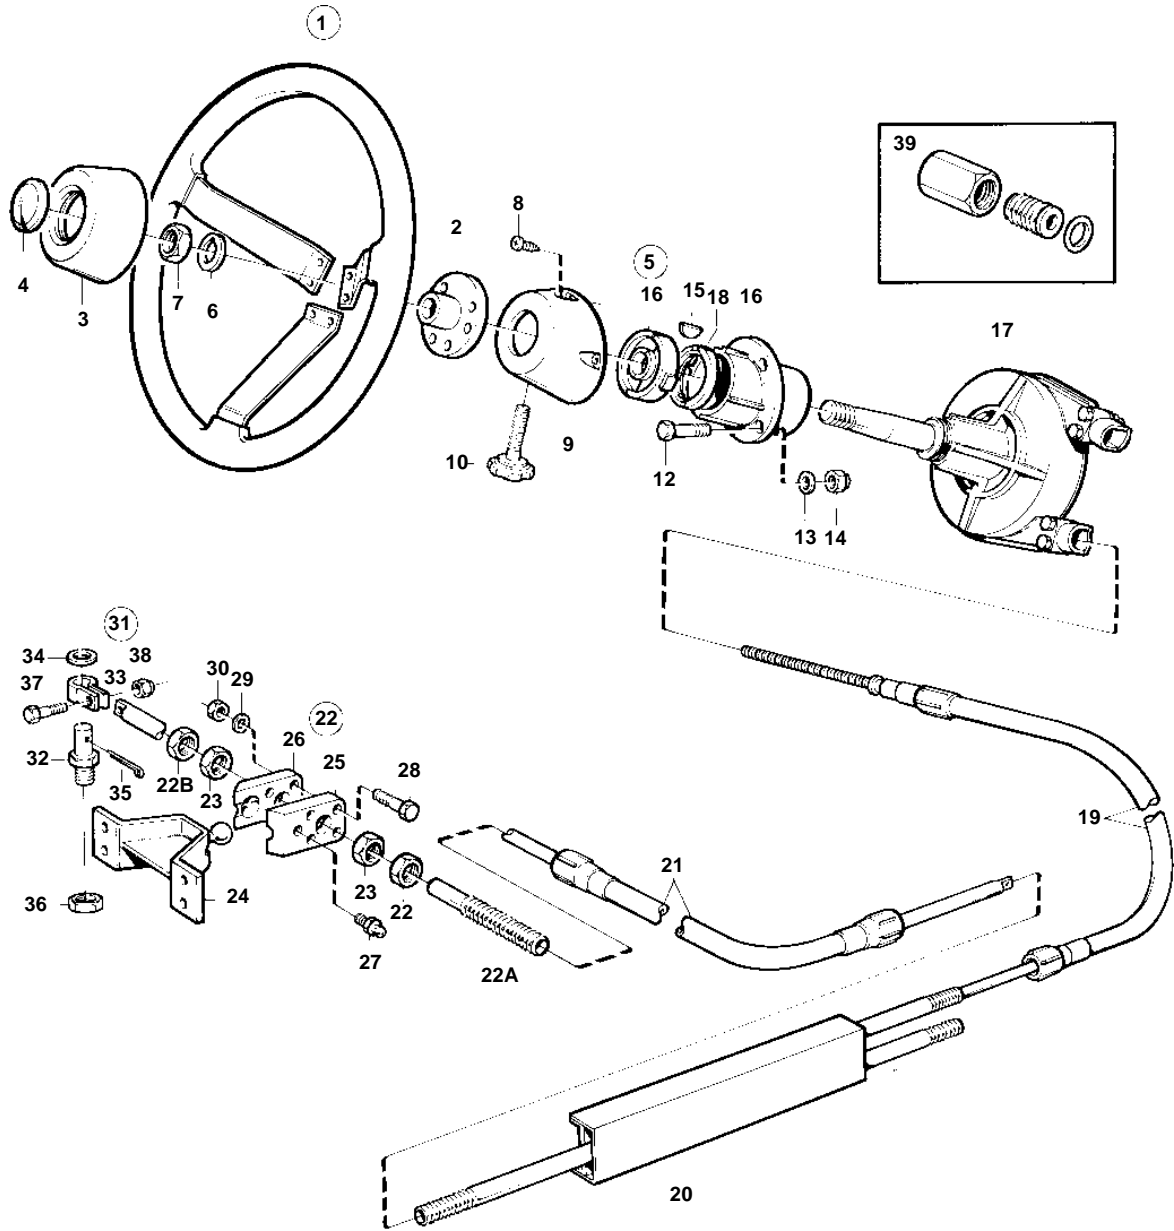

COMMON

10870

COMMON

REF	PART NO.	QTY	DESCRIPTION	NOTES
1	850936	1	Steering wheel	
2		1	· STEERING WHEEL HUB	
3	828943	1	· Steering wheel pad	
4	850938	1	· Steering wh emblem	
5	853182	1	Mounting kit	90%Z9 WHITE
	1140023	1	Mounting kit	90%Z9 BLACK
	853183	1	Mounting kit	70%Z9 WHITE
	1140024	1	Mounting kit	70%Z9 BLACK
6		1	· WASHER	
7		1	· NUT	
8		2	· SCREW	
9		1	· COVER	
10		1	· BRAKE SCREW	
11		1	· BRAKE	
12		4	· SCREW	
13		4	· WASHER	
14		4	· NUT	
15		1	· KEY	
16		1	· STEERING HEAD	
17	853181	1	Steering box	
18		1	· NUT	
19	828886	1	Steering cable	L = 2000 MM
	828887	1	Steering cable	L = 2250 MM
	828888	1	Steering cable	L = 2500 MM
	828889	1	Steering cable	L = 2750 MM
	853185	1	Steering cable	L = 3000 MM
	853186	1	Steering cable	L = 3250 MM
	853187	1	Steering cable	L = 3500 MM
	853188	1	Steering cable	L = 3750 MM
	853189	1	Steering cable	L = 4000 MM
	853190	1	Steering cable	L = 4250 MM
	853191	1	Steering cable	L = 4500 MM
	853192	1	Steering cable	L = 4750 MM
	853193	1	Steering cable	L = 5000 MM
	828863	1	Steering cable	L = 5250 MM
	853194	1	Steering cable	L = 5500 MM
	828864	1	Steering cable	L = 5750 MM
	853195	1	Steering cable	L = 6000 MM
	828865	1	Steering cable	L = 6250 MM
	853196	1	Steering cable	L = 6500 MM
	828866	1	Steering cable	L = 6750 MM
	853197	1	Steering cable	L = 7000 MM
	853286	1	Steering cable	L = 7500 MM
	853287	1	Steering cable	L = 8000 MM
	853288	1	Steering cable	L = 8500 MM
	853289	1	Steering cable	L = 9000 MM
	828867	1	Steering cable	L = 9750 MM
	828868	1	Steering cable	L = 10500 MM
	828869	1	Steering cable	L = 11250 MM
	828874	1	Steering cable	L = 12000 MM
20	853291	1	Ds unit	
21	853387	1	· Steering cable	
22	853290	1	Stern attachment	
22A	850771	1	· Anchorage	
22B	850778	2	· Nut	
23	853306	2	· Nut	
24	851093	1	· Bracket	
25	828857	1	· Anchorage	
26	828854	1	· Anchorage	
27	951739	1	· Lubricating nipple	
28	940101	2	· Screw	
29	941906	2	· Spring washer	
30	963105	2	· Nut