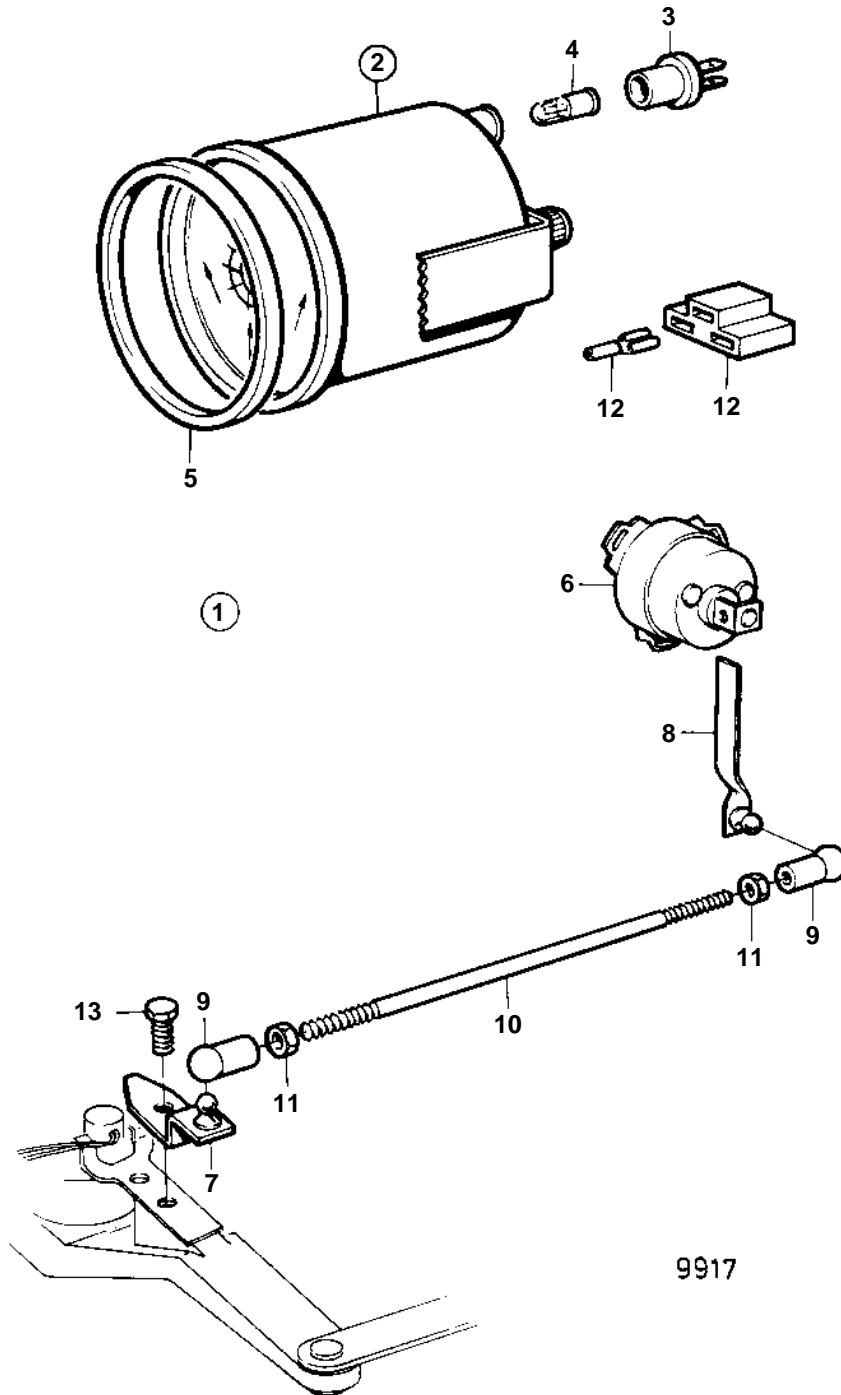

COMMON

COMMON

REF	PART NO.	QTY	DESCRIPTION	NOTES
1	1140465	1	Rudder indicator kit	FOR ENGINE WITH REVERSE GEAR.
2	863944	1	• Rudder indicator	
3	863945	1	• • Bulb socket	FOR RUDDER INDICATOR INSTRUMENTS WITH PART NO 828698 SHOULD WHITE BULB 19923 AND BULB HOLDER 808175 BE INSTALLED
4	863946	1	• • Bulb	RED. FOR RUDDER INDICATOR INSTRUMENTS WITH PART NO 828698 SHOULD WHITE BULB 19923 AND BULB HOLDER 808175 BE INSTALLED
5	858643	1	• Front ring	
6	837772	1	• Rudder position sens	
12		X	• CABLES AND TERMINALS	SEE GROUP 3