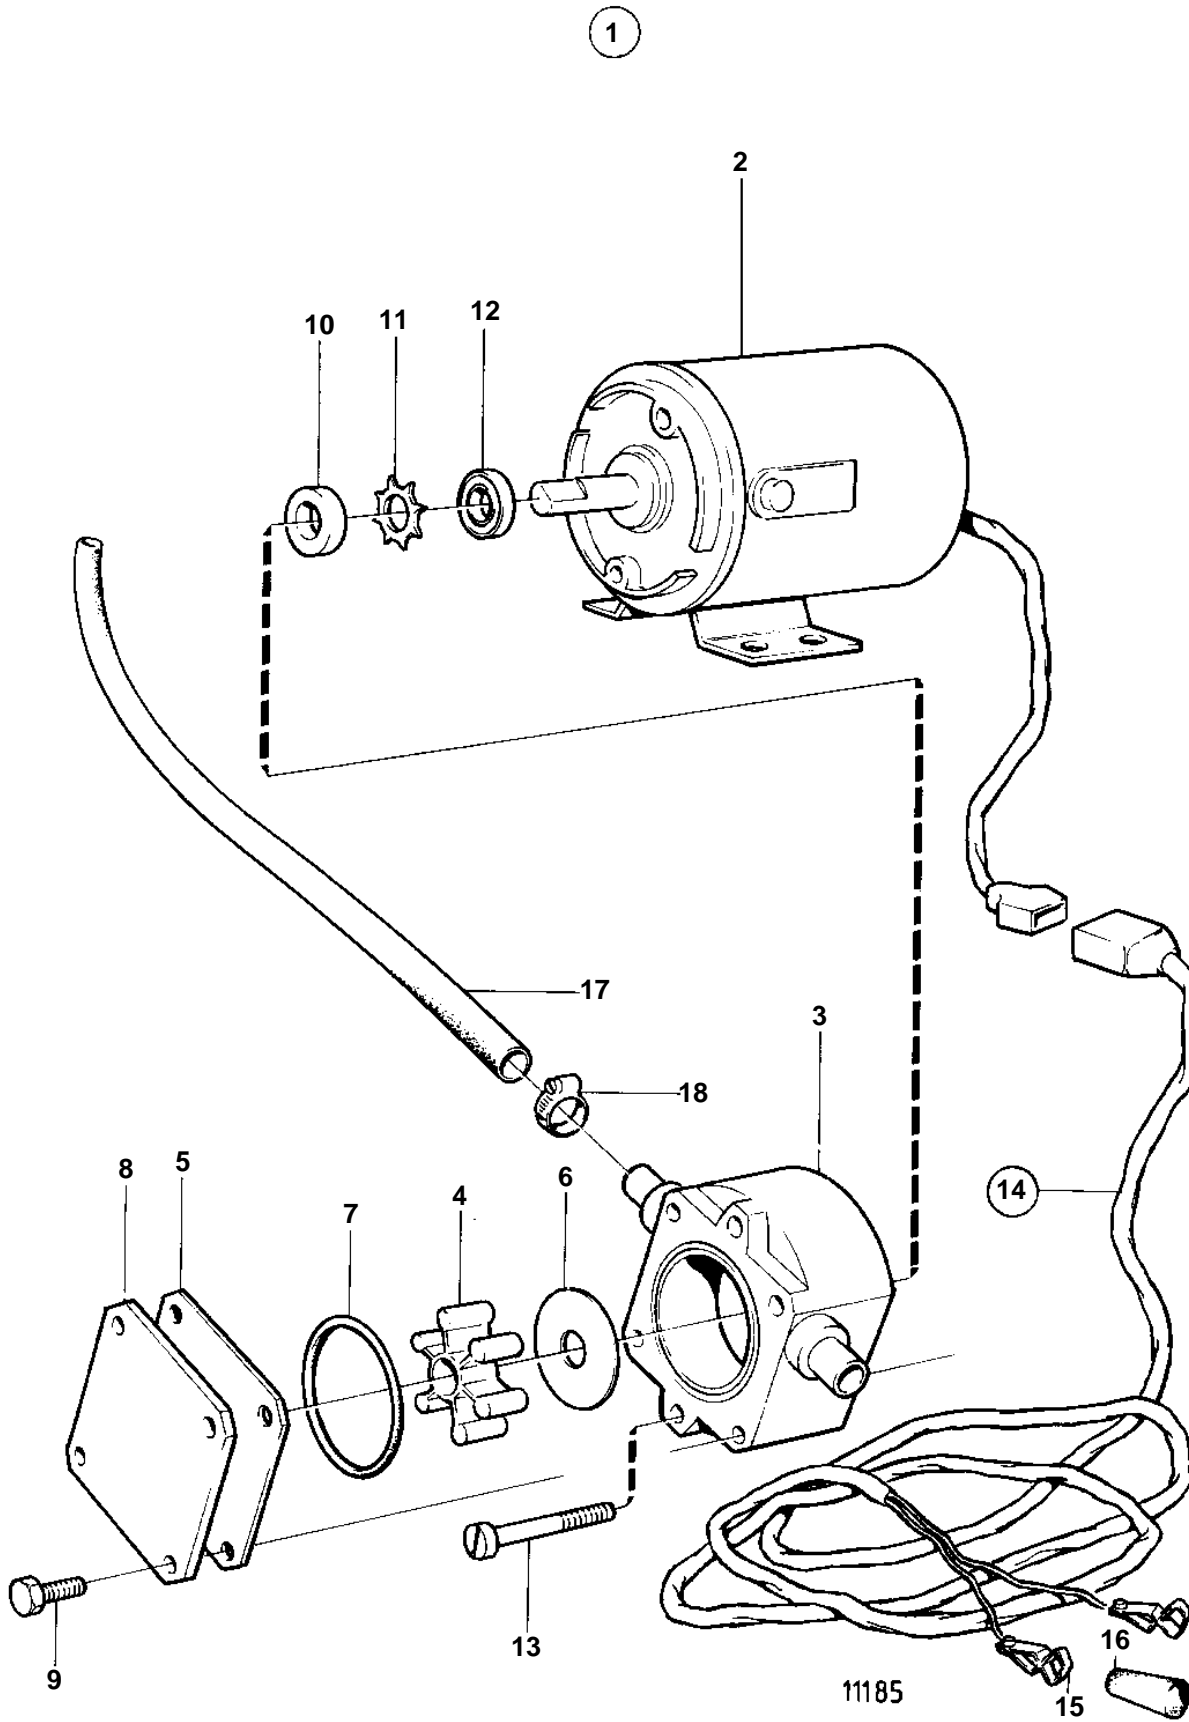

COMMON

COMMON

REF	PART NO.	QTY	DESCRIPTION	NOTES
1	843114	1	Oil bilge pump	12V
2		1	EL. MOTOR	12V
3	844015	1	Housing	
4		1	IMPELLER	IK
5	844017	1	Wear washer	
6	844016	1	Wear washer	
7		1	O-RING	IK
8	844018	1	Cover	
9	844021	4	Screw	
10		1	SEAL RING	IK
11		1	LOCK WASHER	IK
12	844019	1	Oil deflector ring	
13	847464	2	Screw	
14	843113	1	· Cable trunk	
15		1	· · BATTERY TERMINAL	+ . REPLACED BY 1EA 844280,1EA 844278
		1	· · BATTERY TERMINAL	- . REPLACED BY 1EA 844280,1EA 844279
	844280	2	· · Cable terminal	LATE TYPE
16	844279	1	· · Isolation	LATE TYPE BLACK
	844278	1	· · Isolation	LATE TYPE RED
17	943707	X	· Rubber hose	12X4X3000MM
18	943471	3	· Hose clamp, HOSE CLAMP	
	844022	1	Impeller kit	