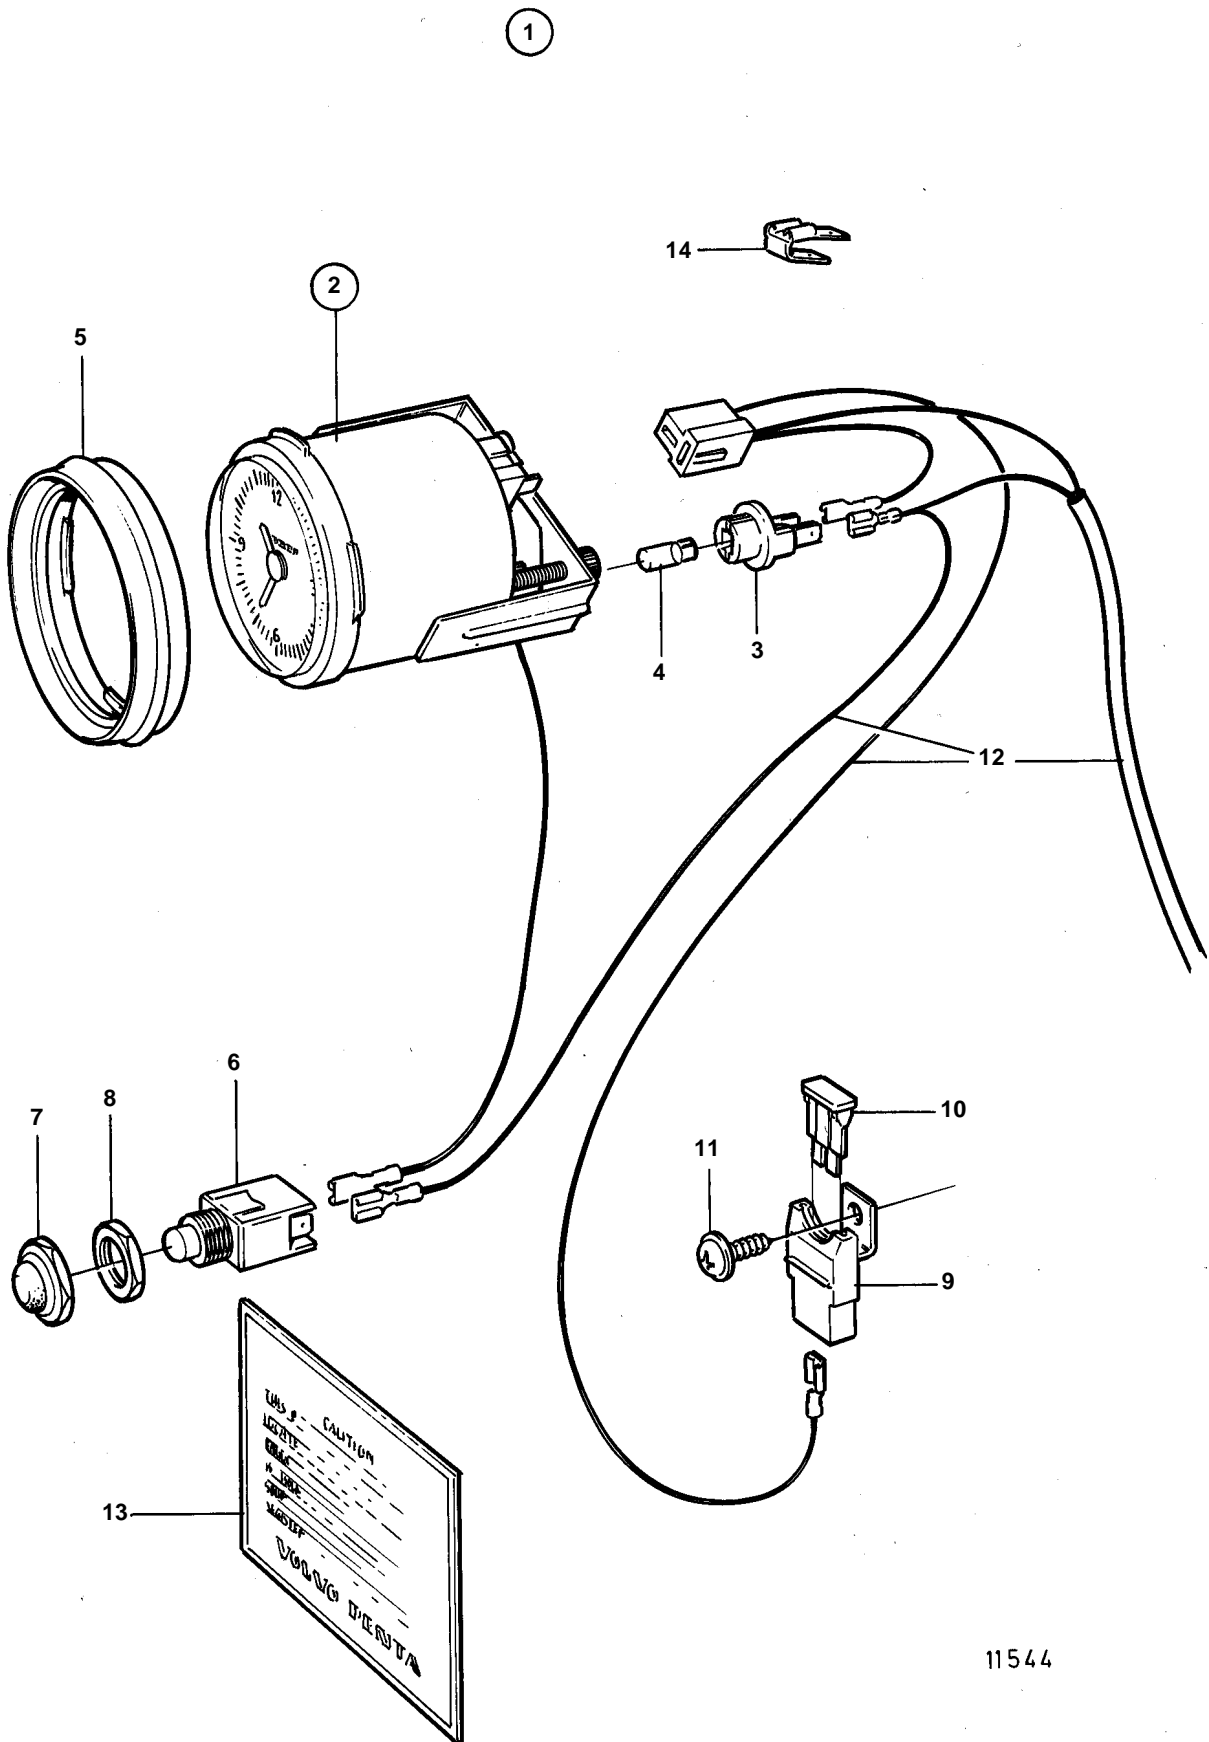

COMMON

11544

**COMMON**

| REF | PART NO. | QTY | DESCRIPTION      | NOTES      |
|-----|----------|-----|------------------|------------|
| 1   | 1140597  | 1   | Clock kit        |            |
| 2   | 856814   | 1   | · Clock          |            |
| 3   | 863945   | 1   | · · Bulb socket  |            |
| 4   | 863946   | 1   | · · Bulb         |            |
| 5   | 858643   | 1   | · Front ring     |            |
| 6   | 828584   | 1   | · Switch         |            |
| 7   | 828586   | 1   | · Button         |            |
| 8   |          | 1   | · NUT            |            |
| 9   | 1323312  | 1   | · Fuse holder    |            |
| 10  | 969115   | 1   | · Fuse           | 3A         |
| 11  | 965391   | 1   | · Screw          |            |
| 12  | 872492   | 1   | · Cable kit      |            |
| 13  | 841242   | 1   | · Decal          |            |
| 14  | 943950   | 1   | · Cable terminal | FOR DIESEL |