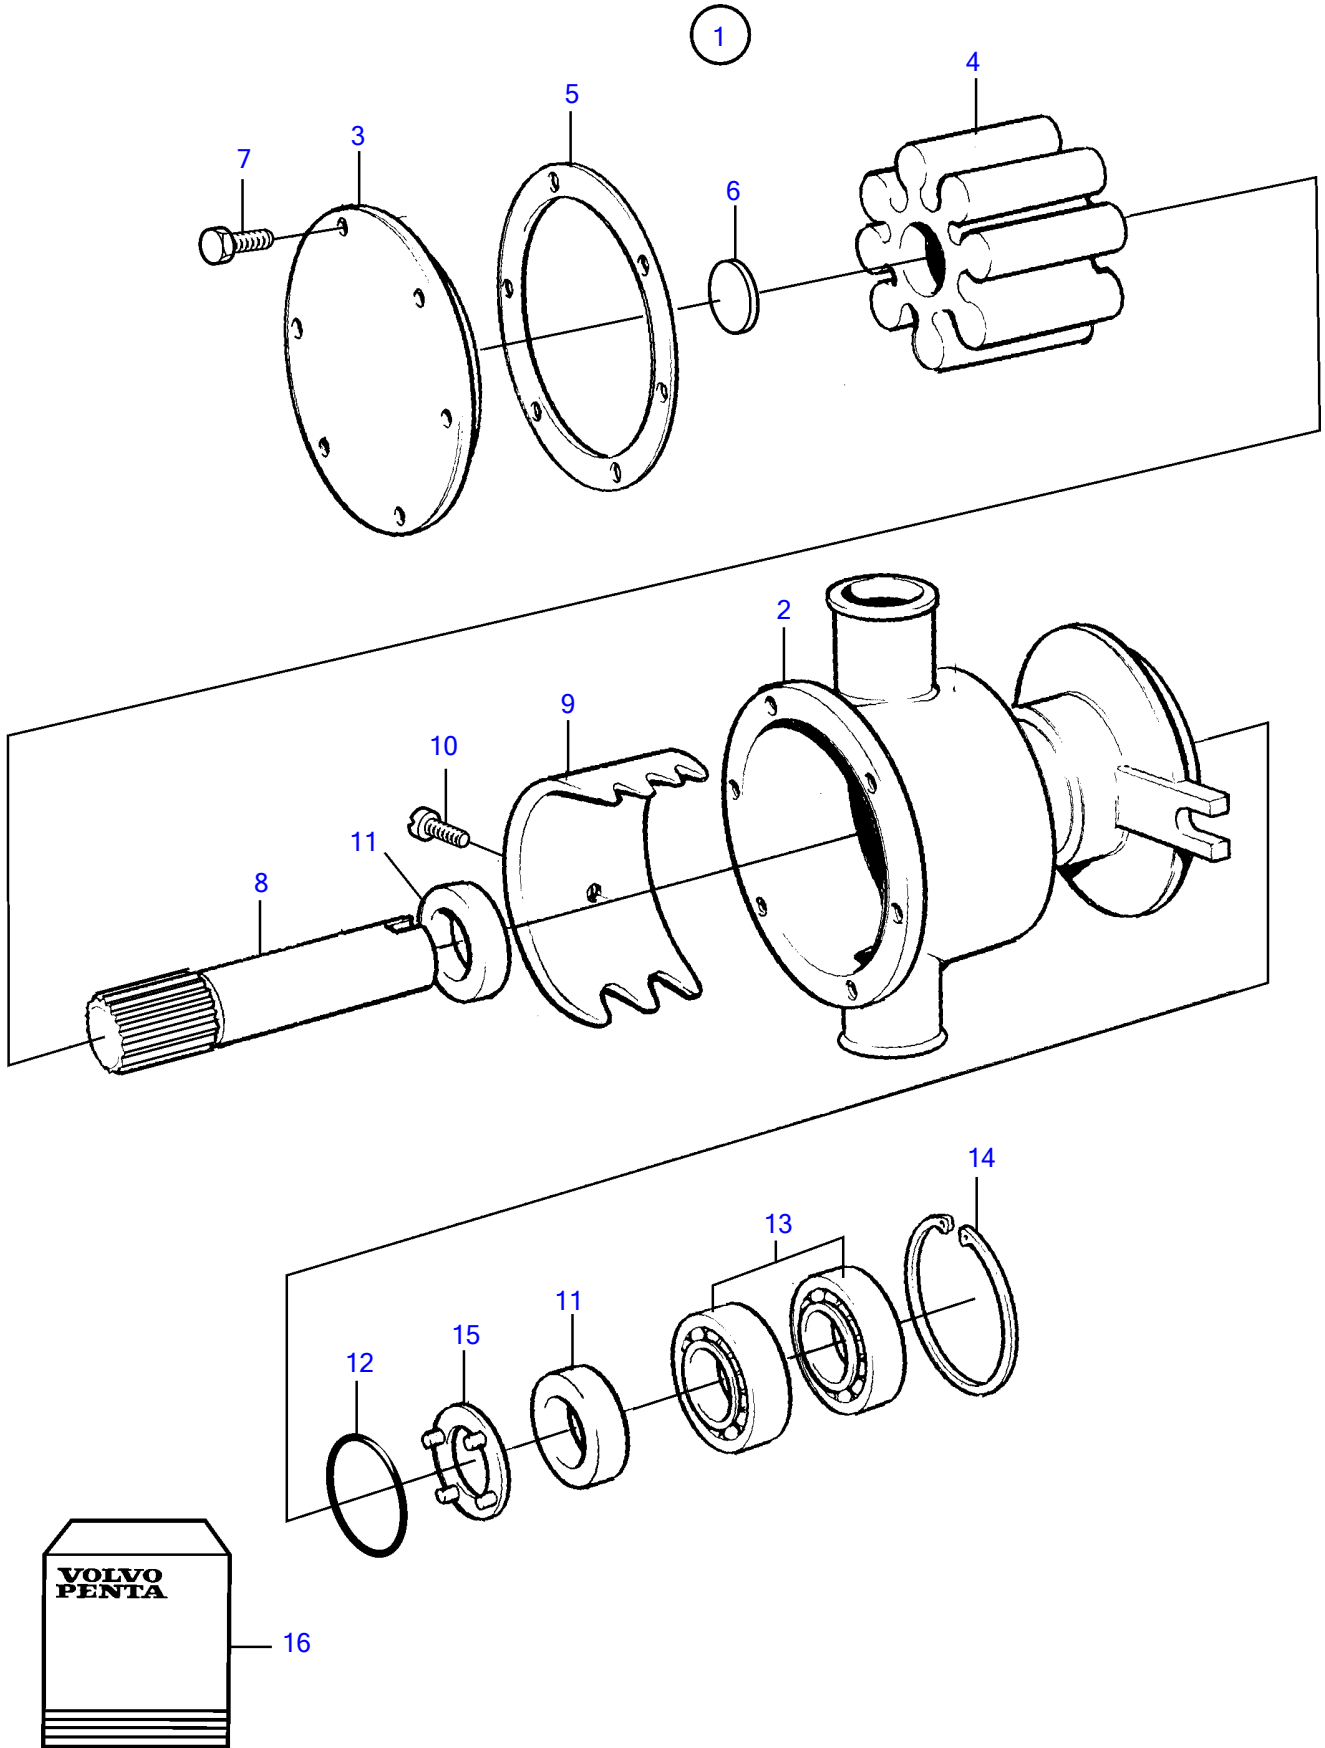

KAD42P-A, KAMD42P-A

## KAD42P-A, KAMD42P-A

| REF | PART NO. | QTY | DESCRIPTION      | NOTES                     |
|-----|----------|-----|------------------|---------------------------|
| 1   | 860629   | 1   | Sea water pump   |                           |
| 2   |          | 1   | • Housing        |                           |
| 3   | 860751   | 1   | • Cardboard tube | Included in overhaul kit. |
| 4   |          | 1   | • Impeller       | Included in impeller kit. |
| 5   | 808275   | 1   | • Gasket         | Included in impeller kit. |
| 6   | 827019   | 1   | • Washer         | Included in impeller kit. |
| 7   | 841693   | 6   | • Screw          | Included in overhaul kit. |
| 8   |          | 1   | • Shaft          | Included in overhaul kit. |
| 9   | 827011   | 1   | • Cam            | Included in overhaul kit. |
| 10  | 808285   | 1   | • Screw          | Included in overhaul kit. |
| 11  | 827247   | 2   | • Sealing ring   | Included in overhaul kit. |
| 12  | 960166   | 1   | • O-ring         | Included in overhaul kit. |
| 13  | 11010    | 2   | • Ball bearing   | Included in overhaul kit. |
| 14  | 914523   | 1   | • Snap ring      | Included in overhaul kit. |
| 15  | 844580   | 1   | • Support washer |                           |
| 16  | 877373   | 1   | Repair kit       | See group 99              |
|     | 3841697  | 1   | Impeller kit     | See group 99              |