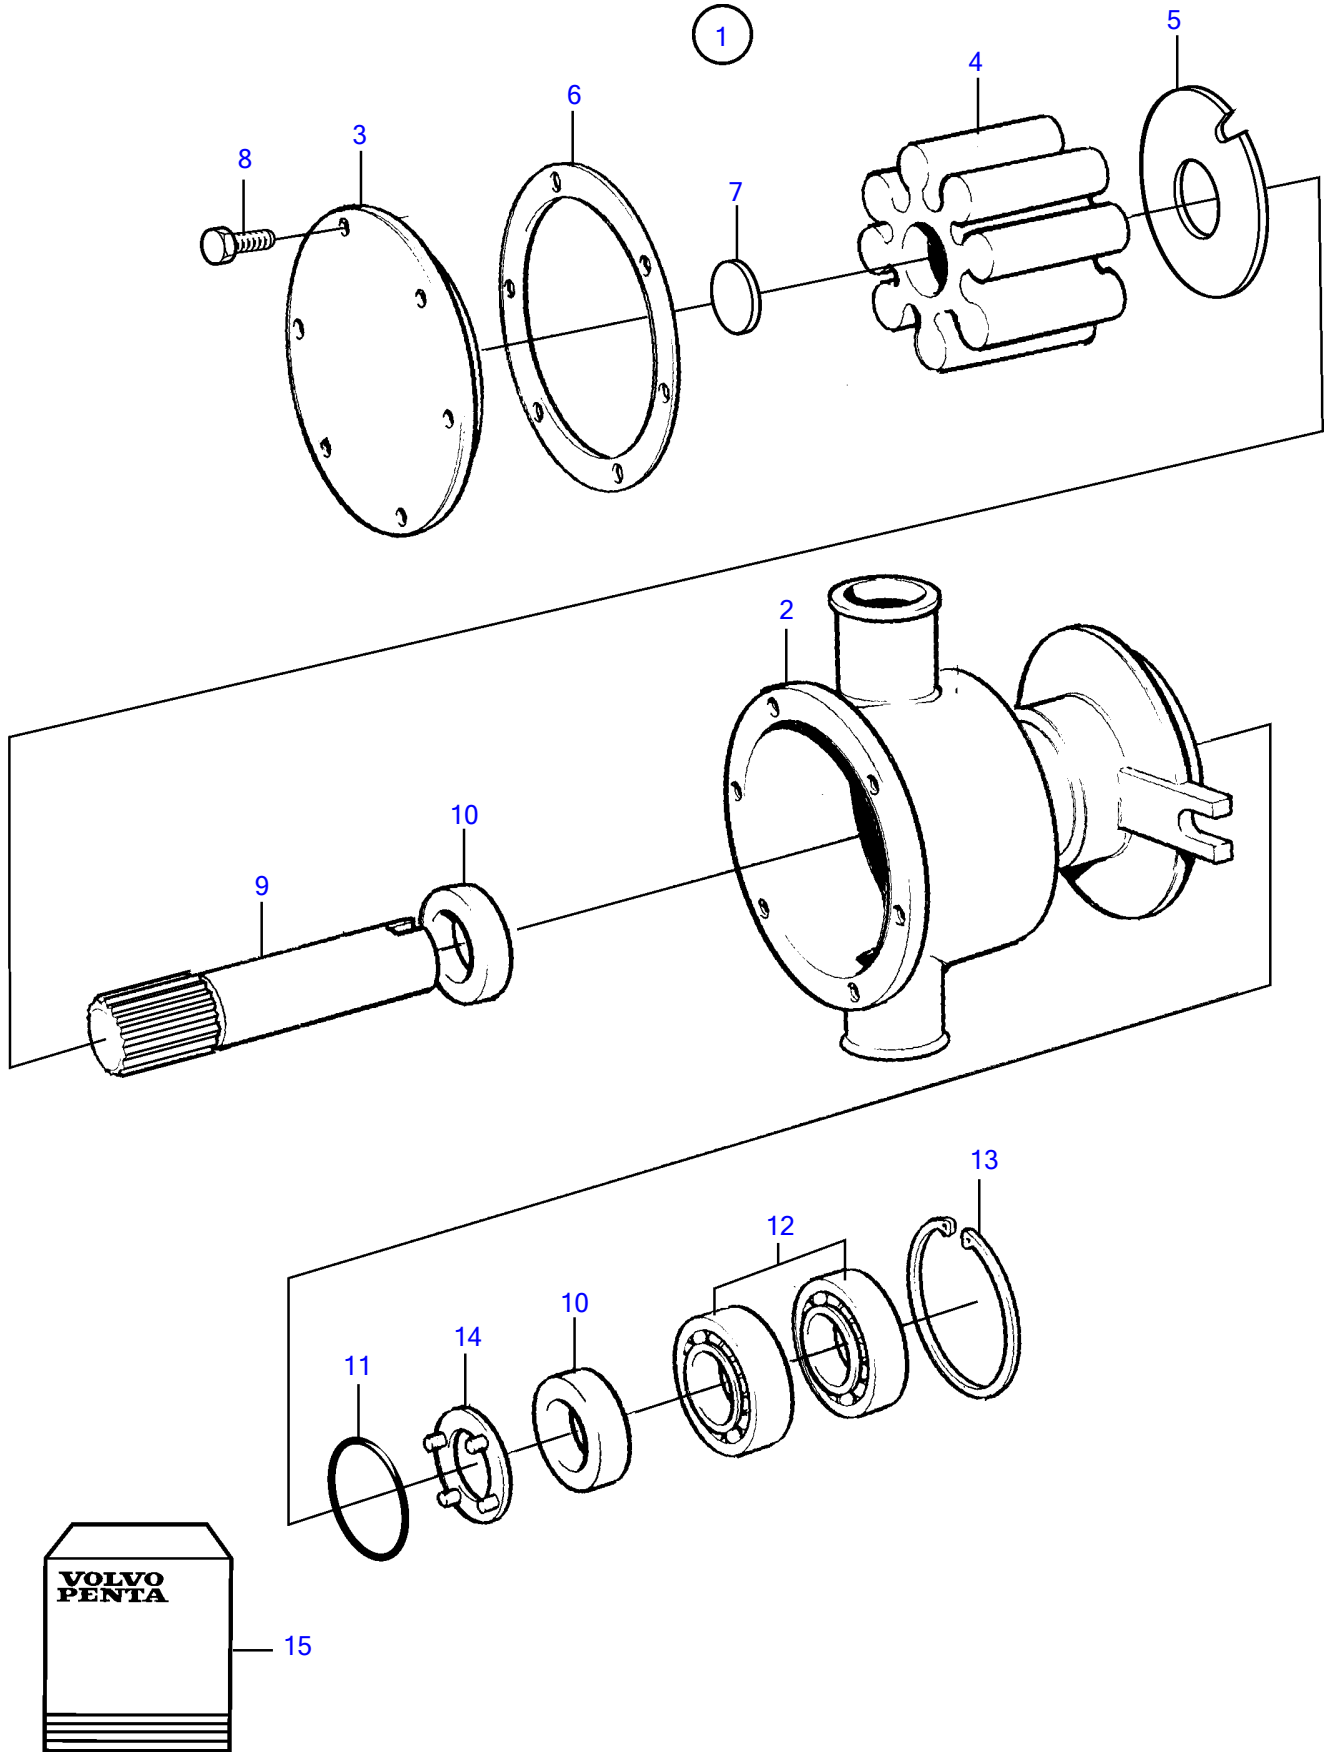

KAD42P-A, KAMD42P-A

## KAD42P-A, KAMD42P-A

REF	PART NO.	QTY	DESCRIPTION	NOTES
1	3581558	1	Sea water pump	Repl by 3583115
2		1	• Housing	
3	3581617	1	• Cardboard tube	Included in overhaul kit.
4		1	• Impeller	Included in impeller kit.
6	3581618	1	• O-ring	Included in impeller kit.
7	827019	1	• Washer	Included in impeller kit.
8	841693	6	• Screw	Included in overhaul kit.
9		1	• Shaft	Included in overhaul kit.
10	827247	2	• Sealing ring	Included in overhaul kit.
11	960166	1	• O-ring	Included in overhaul kit.
12	11010	2	• Ball bearing	Included in overhaul kit.
13	914523	1	• Snap ring	Included in overhaul kit.
14	844580	1	• Support washer	
15	877373	1	Repair kit	See group 99
	3841697	1	Impeller kit	See group 99