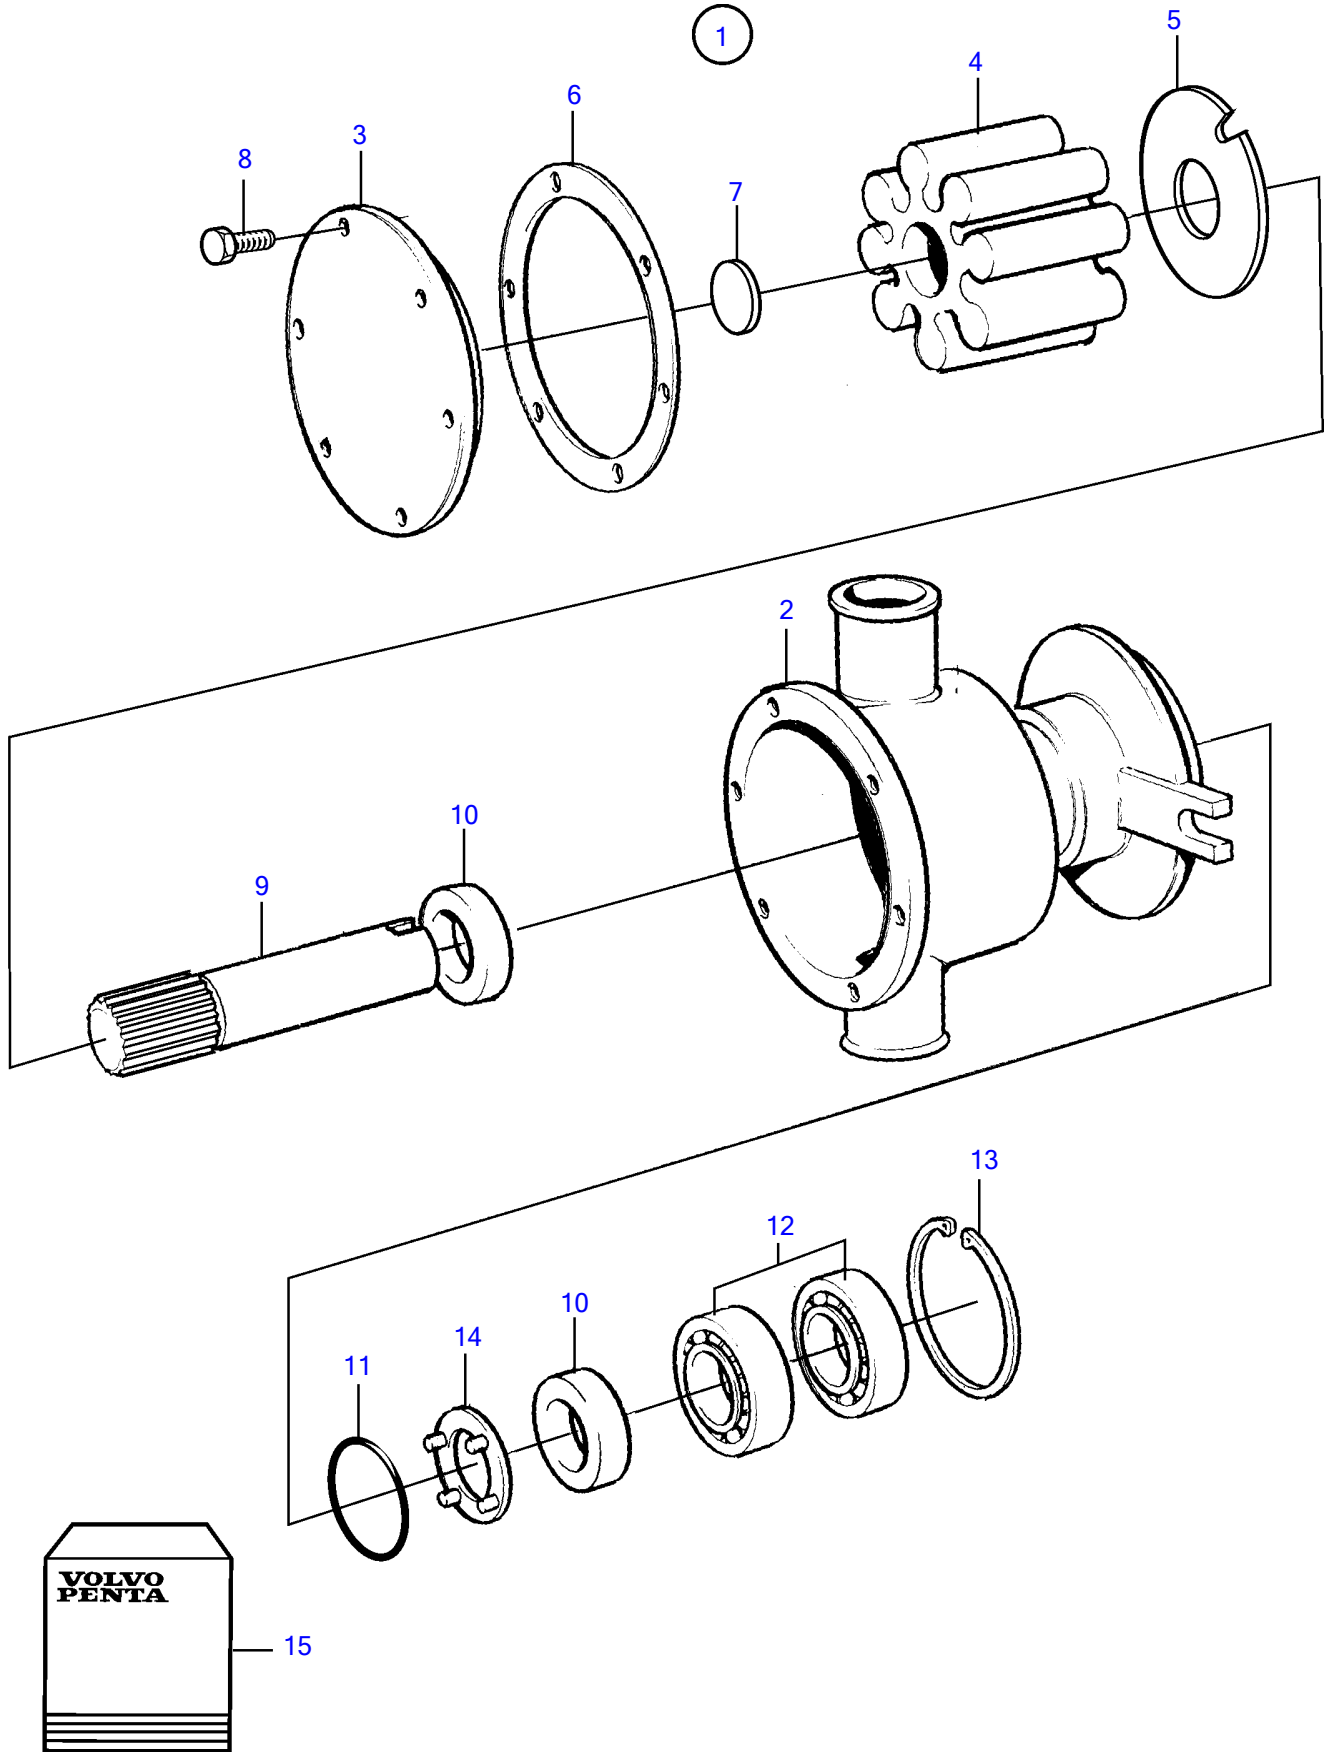

KAD42P-A, KAMD42P-A

KAD42P-A, KAMD42P-A

REF	PART NO.	QTY	DESCRIPTION	NOTES
1	3581558	1	Sea water pump	Repl by 3583115
2		1	• Housing	
3	3581617	1	• Cardboard tube	Included in overhaul kit.
4		1	• Impeller	Included in impeller kit.
6	3581618	1	• O-ring	Included in impeller kit.
7	827019	1	• Washer	Included in impeller kit.
8	841693	6	• Screw	Included in overhaul kit.
9		1	• Shaft	Included in overhaul kit.
10	827247	2	• Sealing ring	Included in overhaul kit.
11	960166	1	• O-ring	Included in overhaul kit.
12	11010	2	• Ball bearing	Included in overhaul kit.
13	914523	1	• Snap ring	Included in overhaul kit.
14	844580	1	• Support washer	
15	877373	1	Repair kit	See group 99
	3841697	1	Impeller kit	See group 99