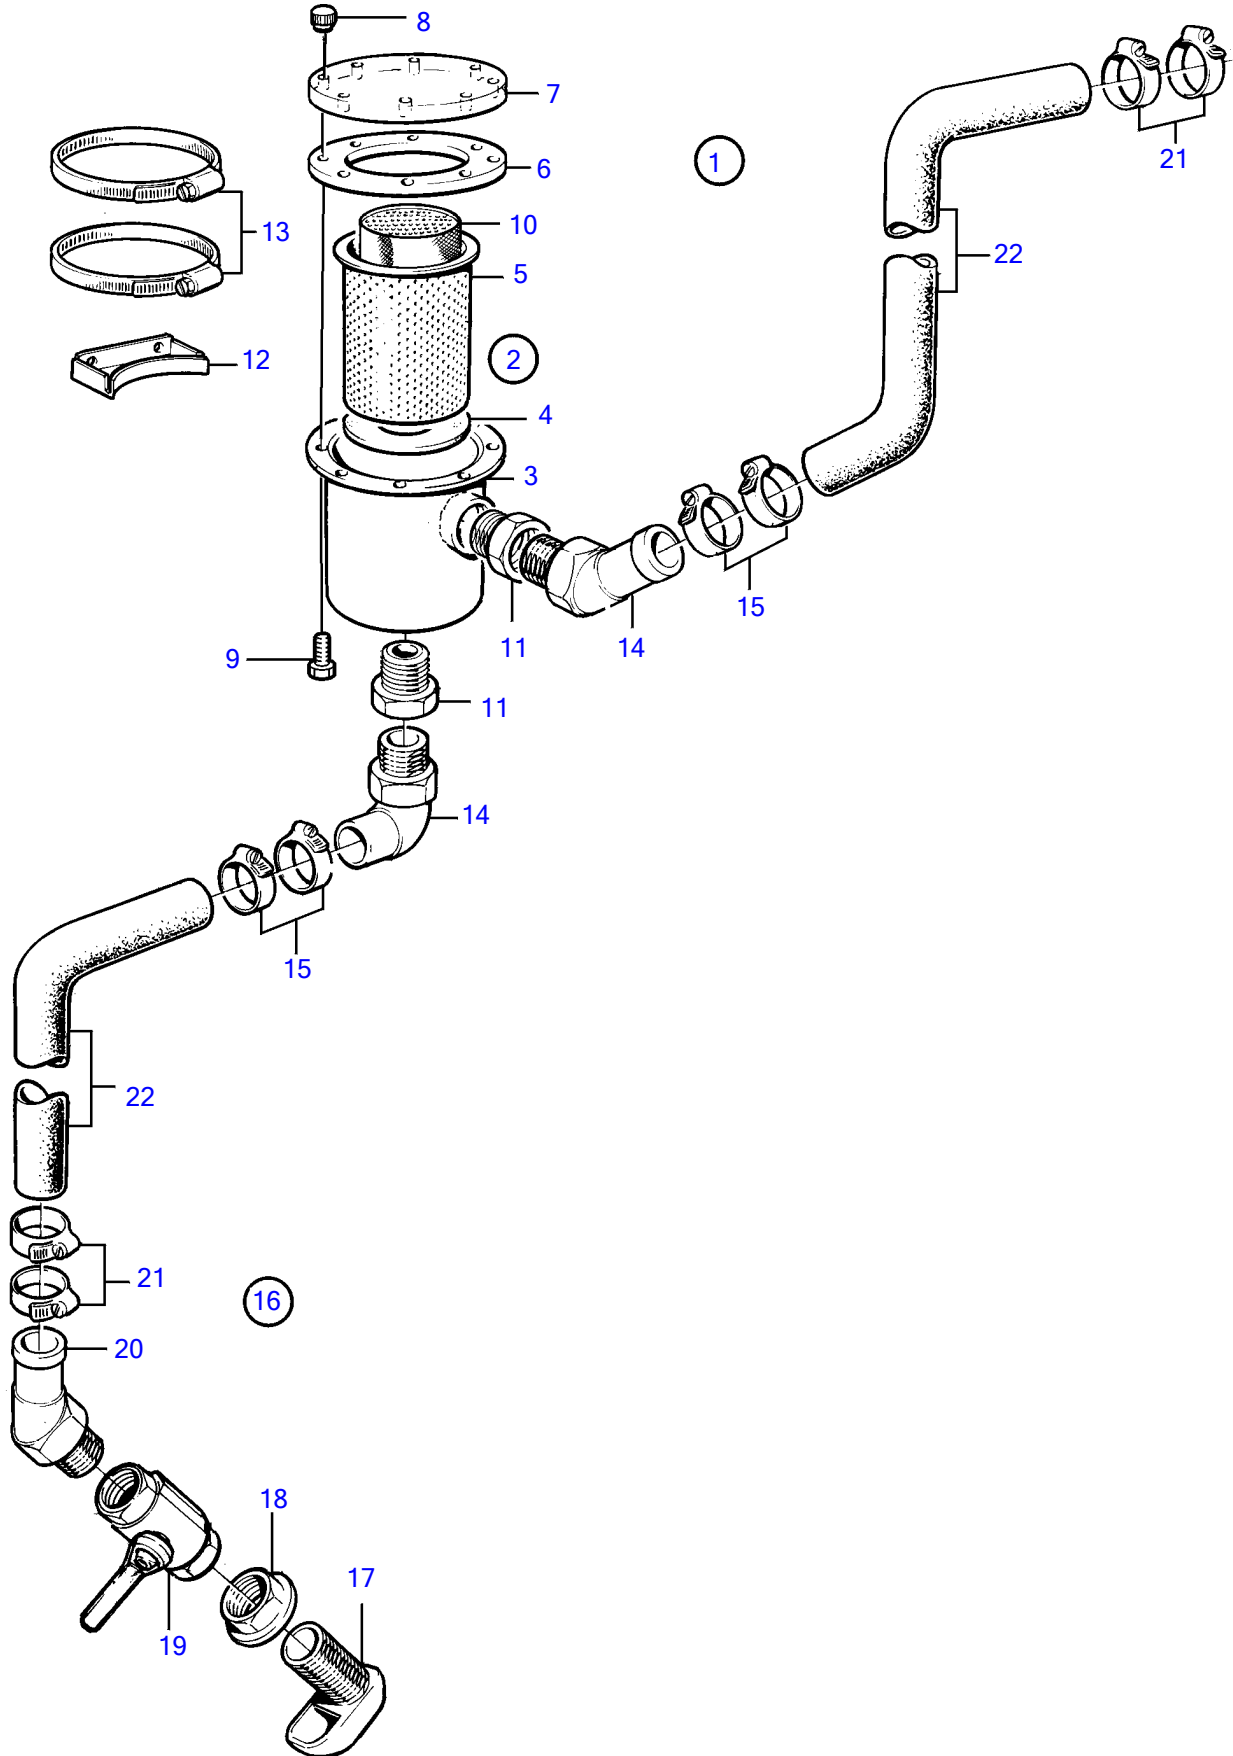

KAD42P-A, KAMD42P-A

KAD42P-A, KAMD42P-A

REF	PART NO.	QTY	DESCRIPTION	NOTES
1	1140034	1	Sea water filter	D=32mm
2	842466	1	• Sea water filter	
3		1	• • Housing	
4	3589331	1	• • Gasket kit	
5	843358	1	• • Filter	
6	3589331	1	• • Gasket kit	
7	843359	1	• • Cardboard tube	
8	843357	8	• • Nut	
9	(843362)	8	• • Screw	Obsolete part
10	844902	1	• Sea water filter	
11	844903	2	• Bushing	
12	828061	2	• Retainer	
13	961678	2	• Hose clamp	
14	828696	2	• Hose attachment	
15	961669	4	• Hose clamp	
16	1140129	1	Cooling water inlet	D=32mm
17	836876	1	• Strainer	
18	836879	1	• Nut	
19	1140125	1	• Ball valve	
20	828696	1	• Hose attachment	45°
21	961670	2	• Hose clamp	
22	1140664	X	Exhaust hose	D=32mm