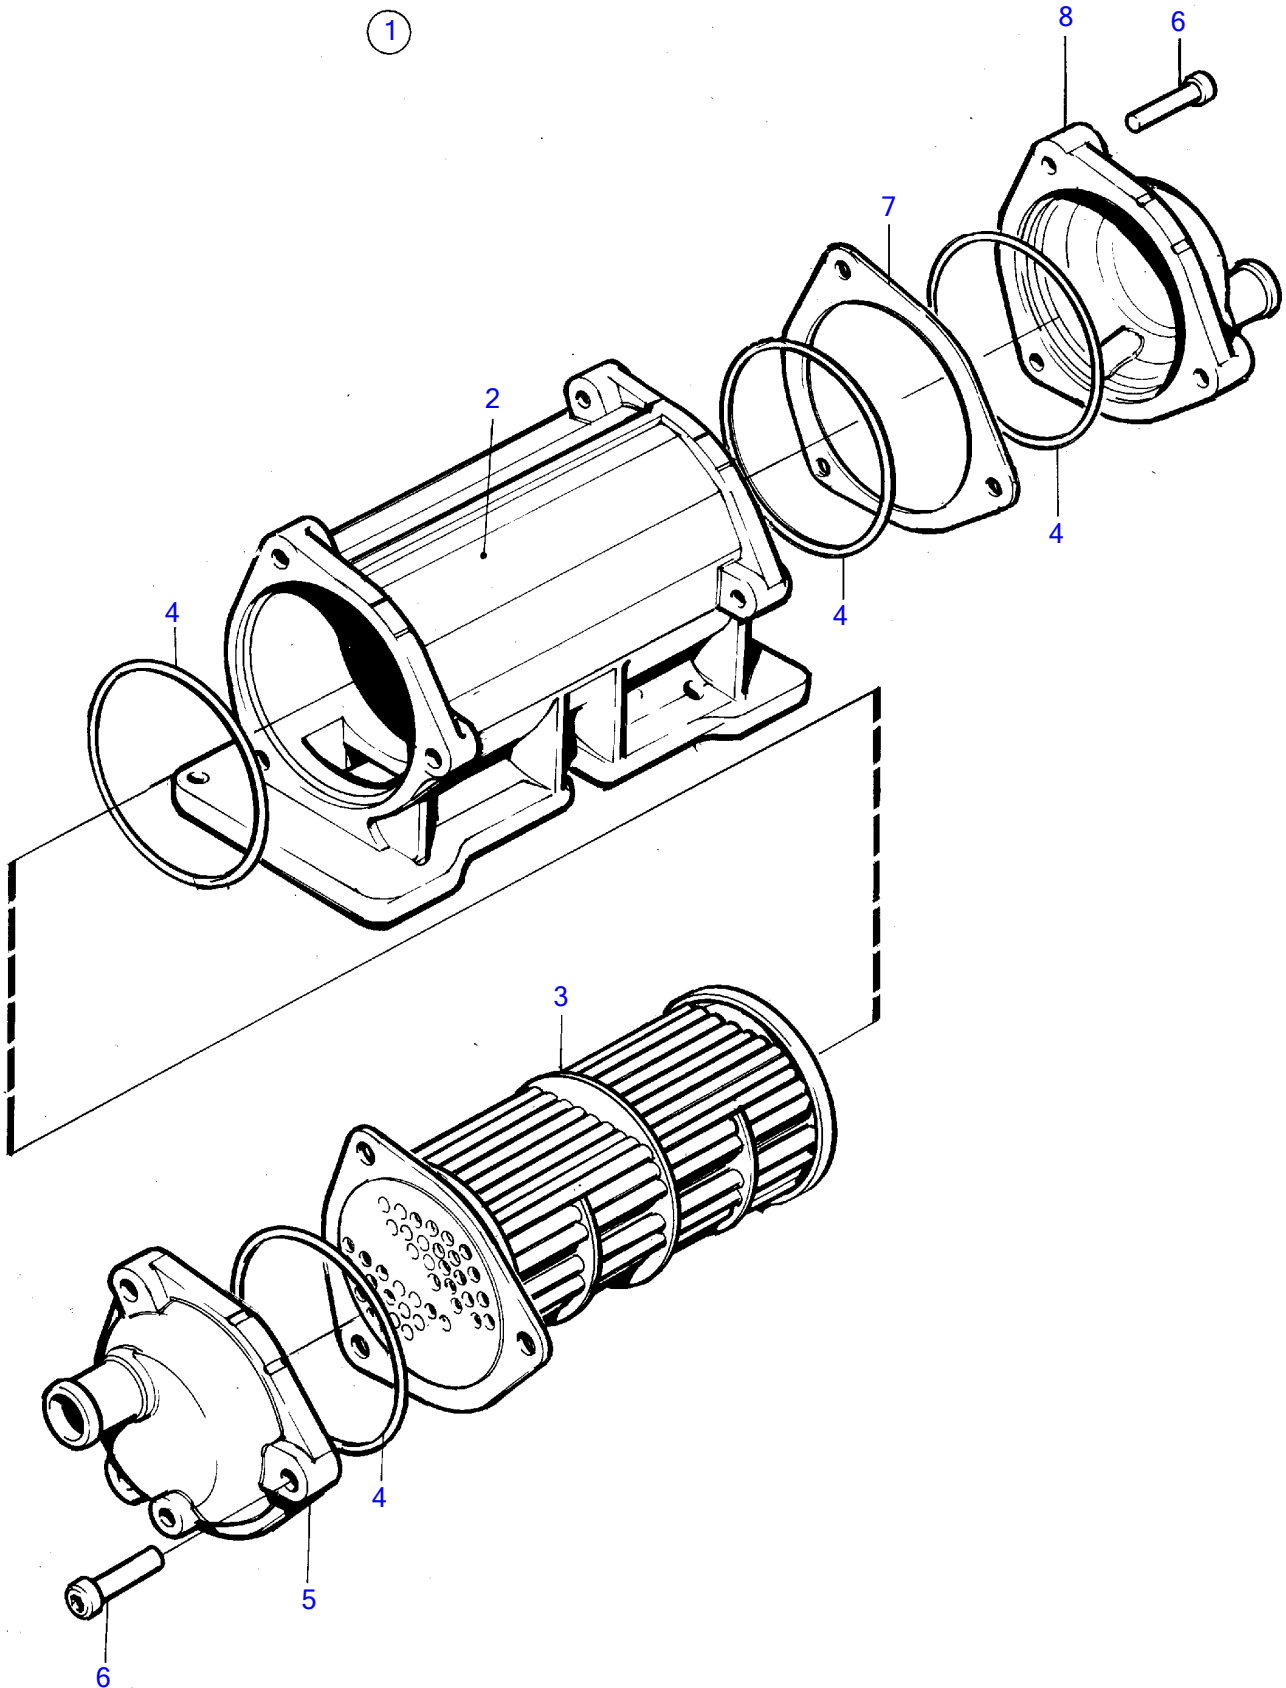

KAD42P-A, KAMD42P-A

KAD42P-A, KAMD42P-A

| REF | PART NO. | QTY | DESCRIPTION         |
|-----|----------|-----|---------------------|
| 1   | 861601   | 1   | Oil cooler          |
| 2   |          | 1   | • Housing           |
| 3   | 3580869  | 1   | • Insert            |
| 4   | 3581070  | 4   | • O-ring            |
| 5   | 3580867  | 1   | • End plate         |
| 6   | 959224   | 6   | • Hex. socket screw |
| 7   | 3580870  | 1   | • Washer            |
| 8   | 3580866  | 1   | • End plate         |