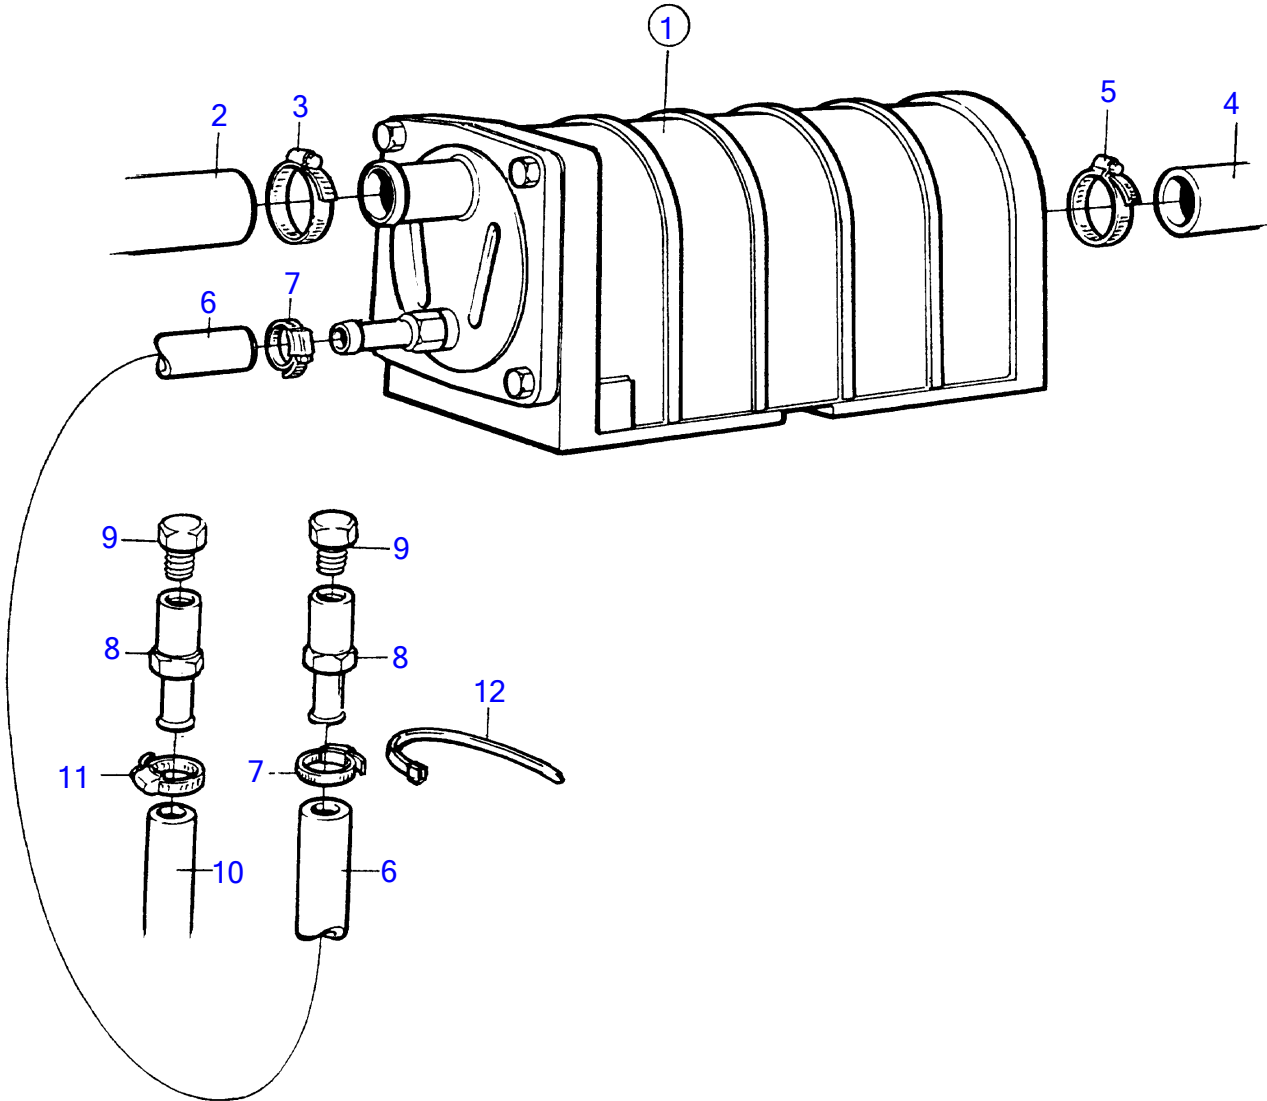

KAD42P-A

11485

KAD42P-A

REF	PART NO.	QTY	DESCRIPTION	SEE SEC.	NOTES
1	860635	1	Oil cooler		
			.	560	
2	860404	1	Hose		After cooler-oil cooler.
3	943475	1	Hose clamp		
4	861018	1	Hose		Sea water filter-oil cooler.
5	943475	1	Hose clamp		
6	952967	X	Hose		L=900mm
7	943471	2	Hose clamp		
8	861309	2	Hose nipple		
9	180759	2	Plug		
10	952967	X	Hose	1915	
11	943471	1	Hose clamp		
12	861368	X	Strip clamp		