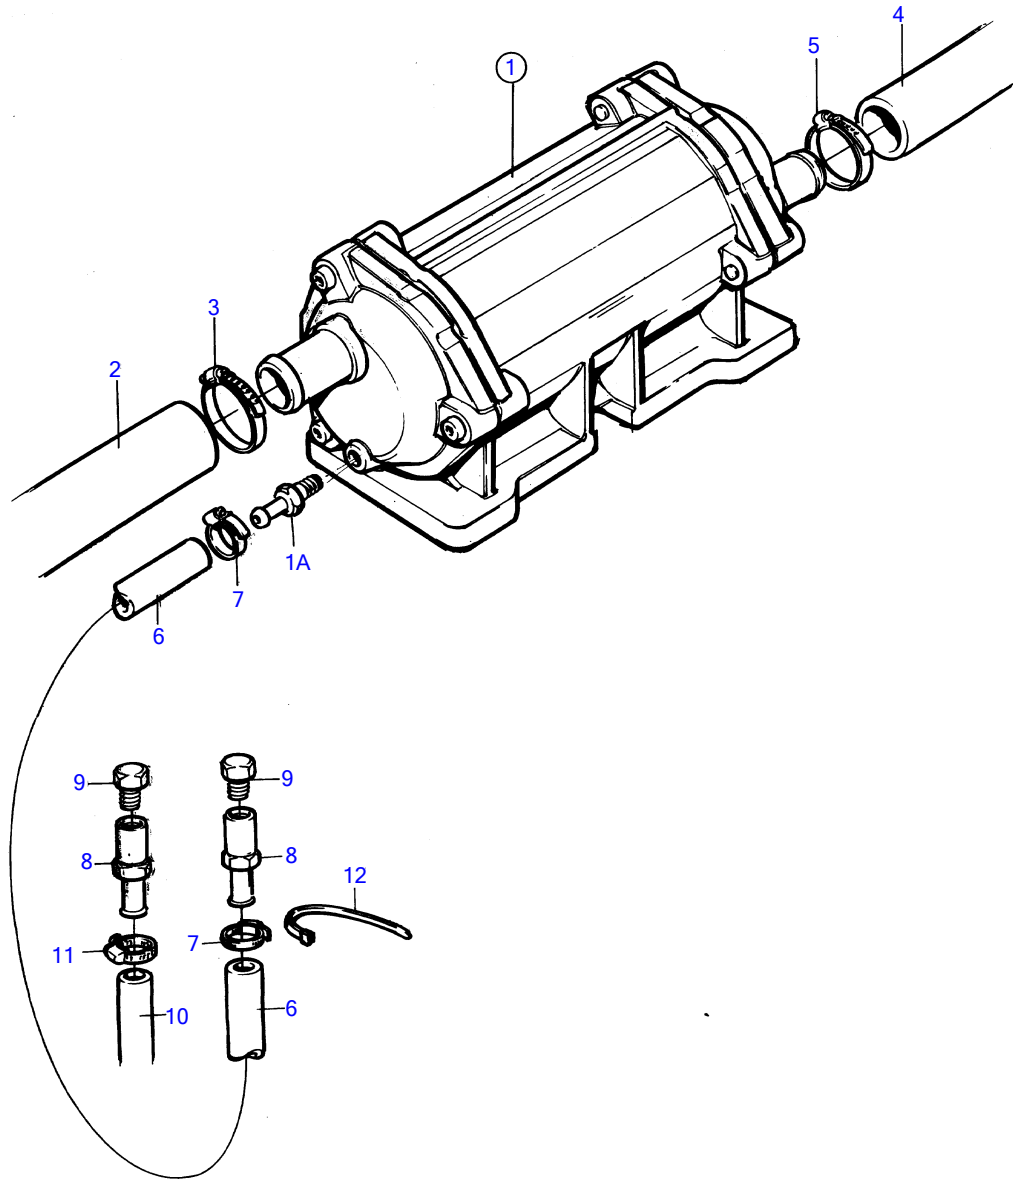

KAD42P-A

15739

KAD42P-A

REF	PART NO.	QTY	DESCRIPTION	SEE SEC.	NOTES
1	861601	1	Oil cooler		
			.	3430	
1A	860819	1	Hose nipple		
2	860404	1	Hose		After cooler-oil cooler.
3	943475	1	Hose clamp		
4	861018	1	Hose		Sea water filter-oil cooler.
5	943475	1	Hose clamp		
6	952967	X	Hose		L=900mm
7	943471	2	Hose clamp		
8	861309	2	Hose nipple		
9	479979	2	Plug		(180759)
10	952967	X	Hose	1915	
11	943471	1	Hose clamp		
12	861368	X	Strip clamp		