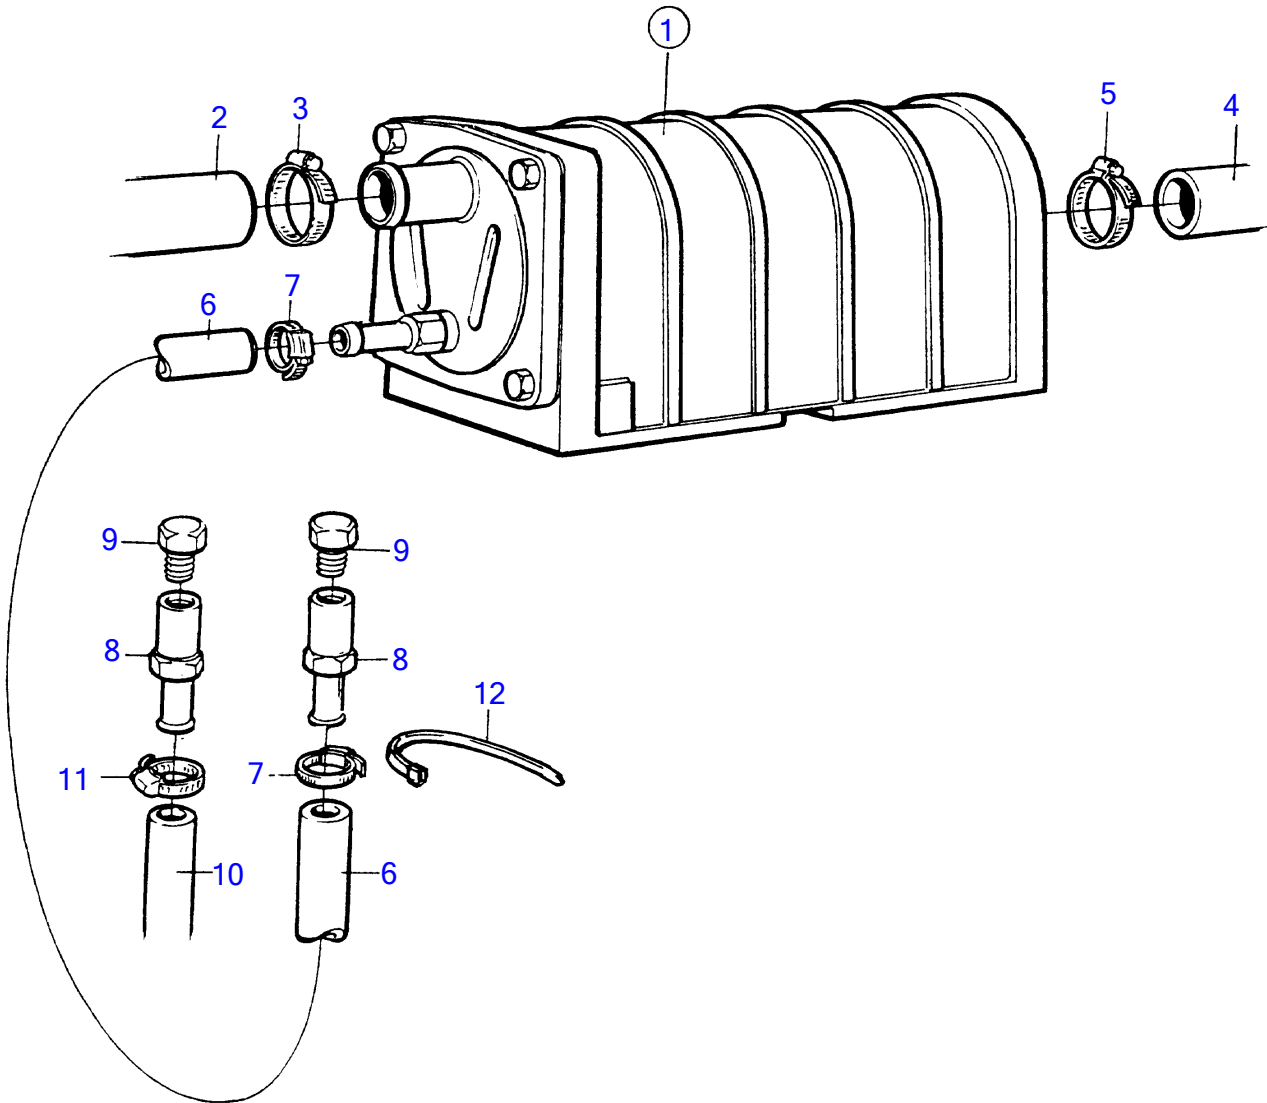

KAMD42P-A

11485

KAMD42P-A

REF	PART NO.	QTY	DESCRIPTION	SEE SEC.	NOTES
1	860635	1	Oil cooler		
			.		
			.	560	
2	860404	1	Hose		After cooler-oil cooler.
3	943475	1	Hose clamp		
4	860997	1	Hose		Sea water pump-oil cooler.
5	943475	1	Hose clamp		
6	952967	X	Hose		L=900mm
7	943471	2	Hose clamp		
8	861309	2	Hose nipple		
9	180759	2	Plug		
10	952967	X	Hose	1915	
11	943471	1	Hose clamp		
12	861368	X	Strip clamp		