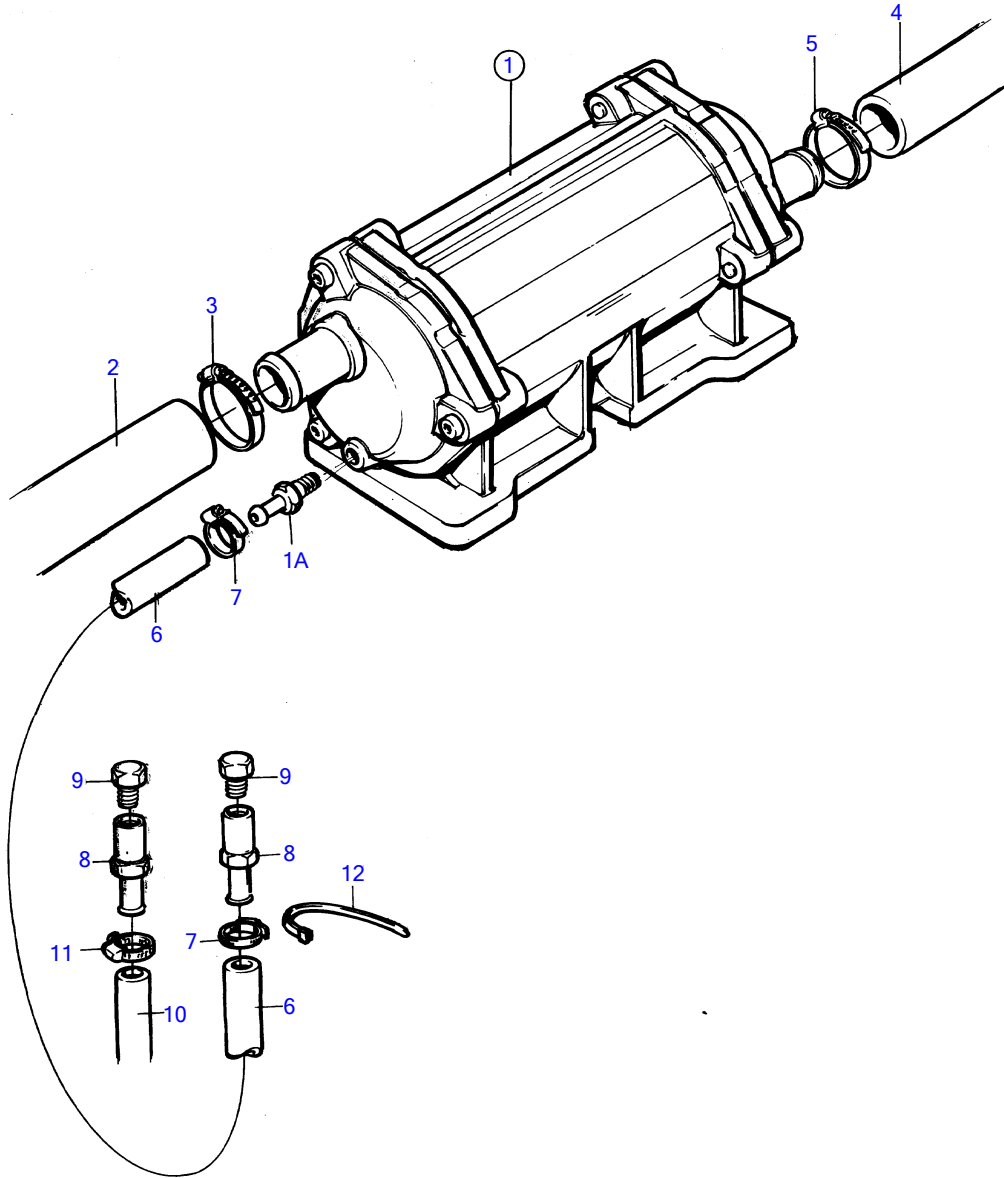

KAMD42P-A

15739

KAMD42P-A

REF	PART NO.	QTY	DESCRIPTION	SEE SEC.	NOTES
1	861601	1	Oil cooler		
			.		
			.	3430	
1A	860819	1	Hose nipple		
2	860404	1	Hose		After cooler-oil cooler.
3	943475	1	Hose clamp		
4	860997	1	Hose		Sea water pump-oil cooler.
5	943475	1	Hose clamp		
6	952967	X	Hose		L=900mm
7	943471	2	Hose clamp		
8	861309	2	Hose nipple		
9	479979	2	Plug		(180759)
10	952967	X	Hose	1915	
11	943471	1	Hose clamp		
12	861368	X	Strip clamp		