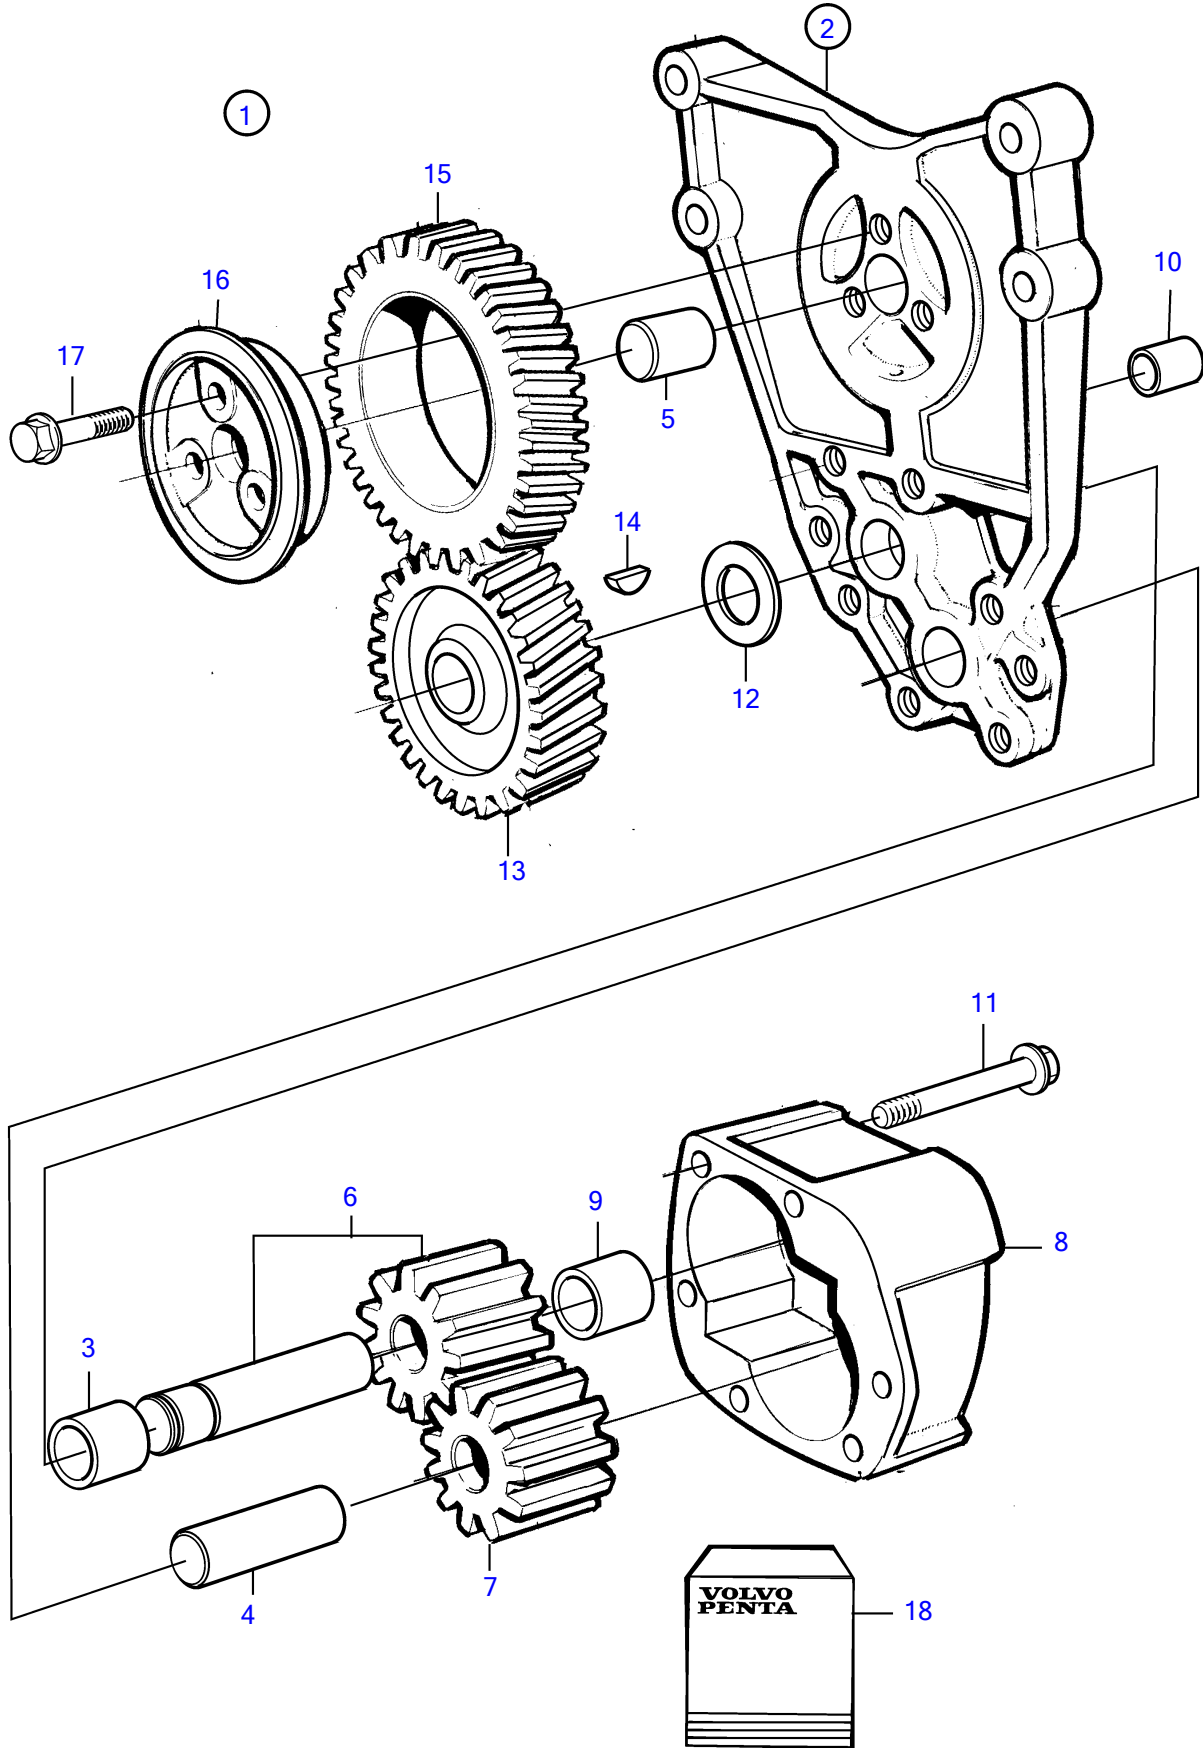

KAD42B, KAMD42B, TAMD42B

KAD42B, KAMD42B, TAMD42B

REF	PART NO.	QTY	DESCRIPTION	NOTES
1	860721	1	Oil pump	
2	(1542211)	1	• Bracket	Obsolete part
3	470234	1	• • Bushing	
4	420043	1	• • Pivot pin	
5	(950614)	1	• • Pin	Obsolete part
6	860722	1	• Shaft, with gear	
7	425185	1	• Gear	
8		1	• Housing	
9	401146	2	• Guide sleeve	
10	470234	1	• Bushing	
11	973924	2	• Flange screw	
12	424133	1	• Washer	
13	1542214	1	• Gear	
14	910115	1	• Woodruff key	
15	1542215	1	• Oil pump wheel	
16	1542218	1	• Bearing sleeve	
17	946470	3	• Flange screw	
18	276166	1	Oil pump kit	See group 99