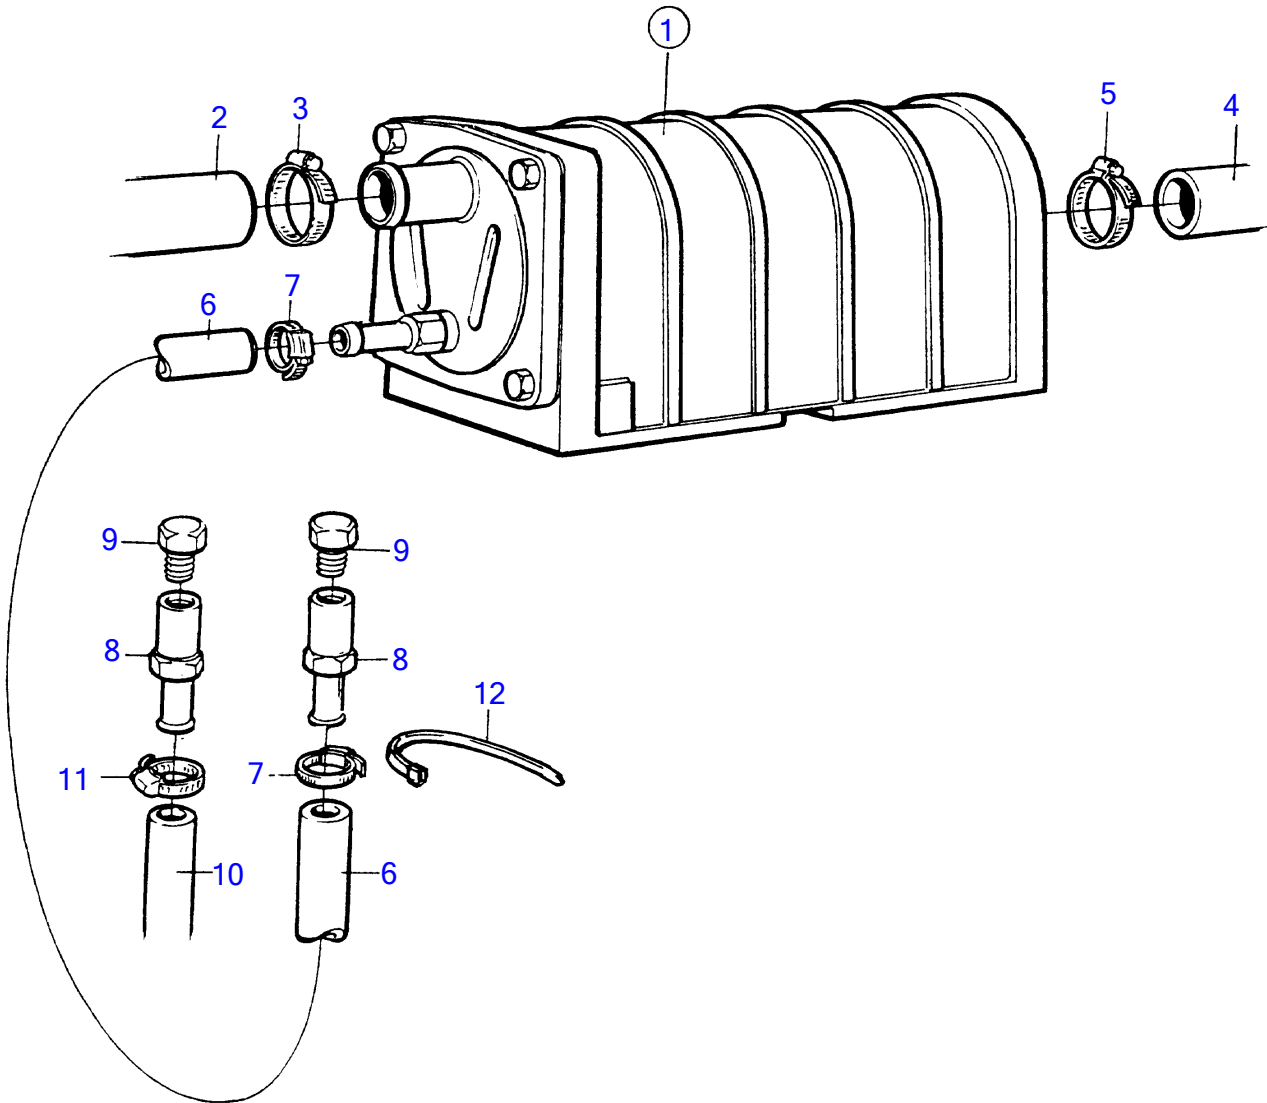

KAMD42B

11485

KAMD42B

REF	PART NO.	QTY	DESCRIPTION	SEE SEC.	NOTES
1	860635	1	Oil cooler		
			.		
			.	560	
2	860404	1	Hose		After cooler-oil cooler.
3	943475	1	Hose clamp		
4	860997	1	Hose		Sea water pump-oil cooler.
5	943475	1	Hose clamp		
6	952967	X	Hose		L=900mm
7	943471	2	Hose clamp		
8	861309	2	Hose nipple		
9	180759	2	Plug		
10	952967	X	Hose	523	
11	943471	1	Hose clamp		
12	861368	X	Strip clamp		