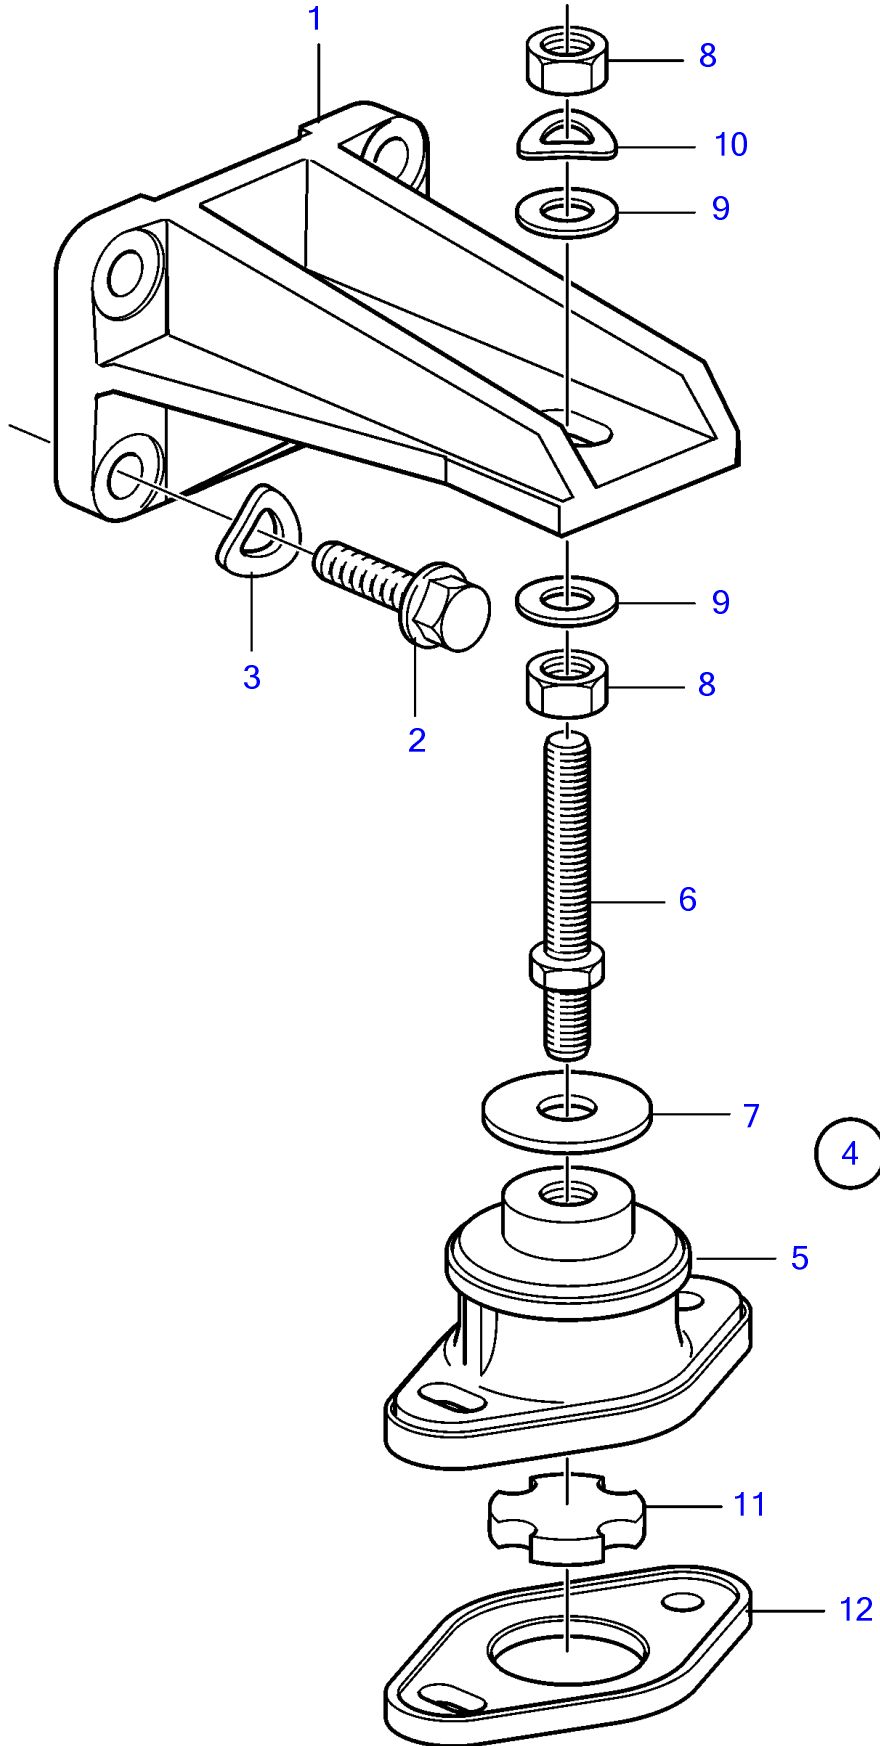

KAD42B

KAD42B

REF	PART NO.	QTY	DESCRIPTION	NOTES
1	860953	2	Engine bracket	
2	965192	7	Flange screw	Std. L=40mm
	965192	6	Flange screw	P.S L=40mm
	965193	1	Flange screw	Std L=50mm
	965193	1	Flange screw	P.S L=50mm
	946473	1	Flange screw	P.S L=90mm
3	940280	8	Spring washer	
4	876596	2	Rubber element	
5	843323	2	• Rubber element	
6	860950	2	• Adjusting screw	
7	843298	2	• Washer	
8	955806	4	Hexagon nut	
9	955901	2	Washer	D=34mm
	978991	2	Washer	D=40mm
10	941913	2	Spring washer	
11	843299	2	Rubber disc	
12	843286	2	Pad	