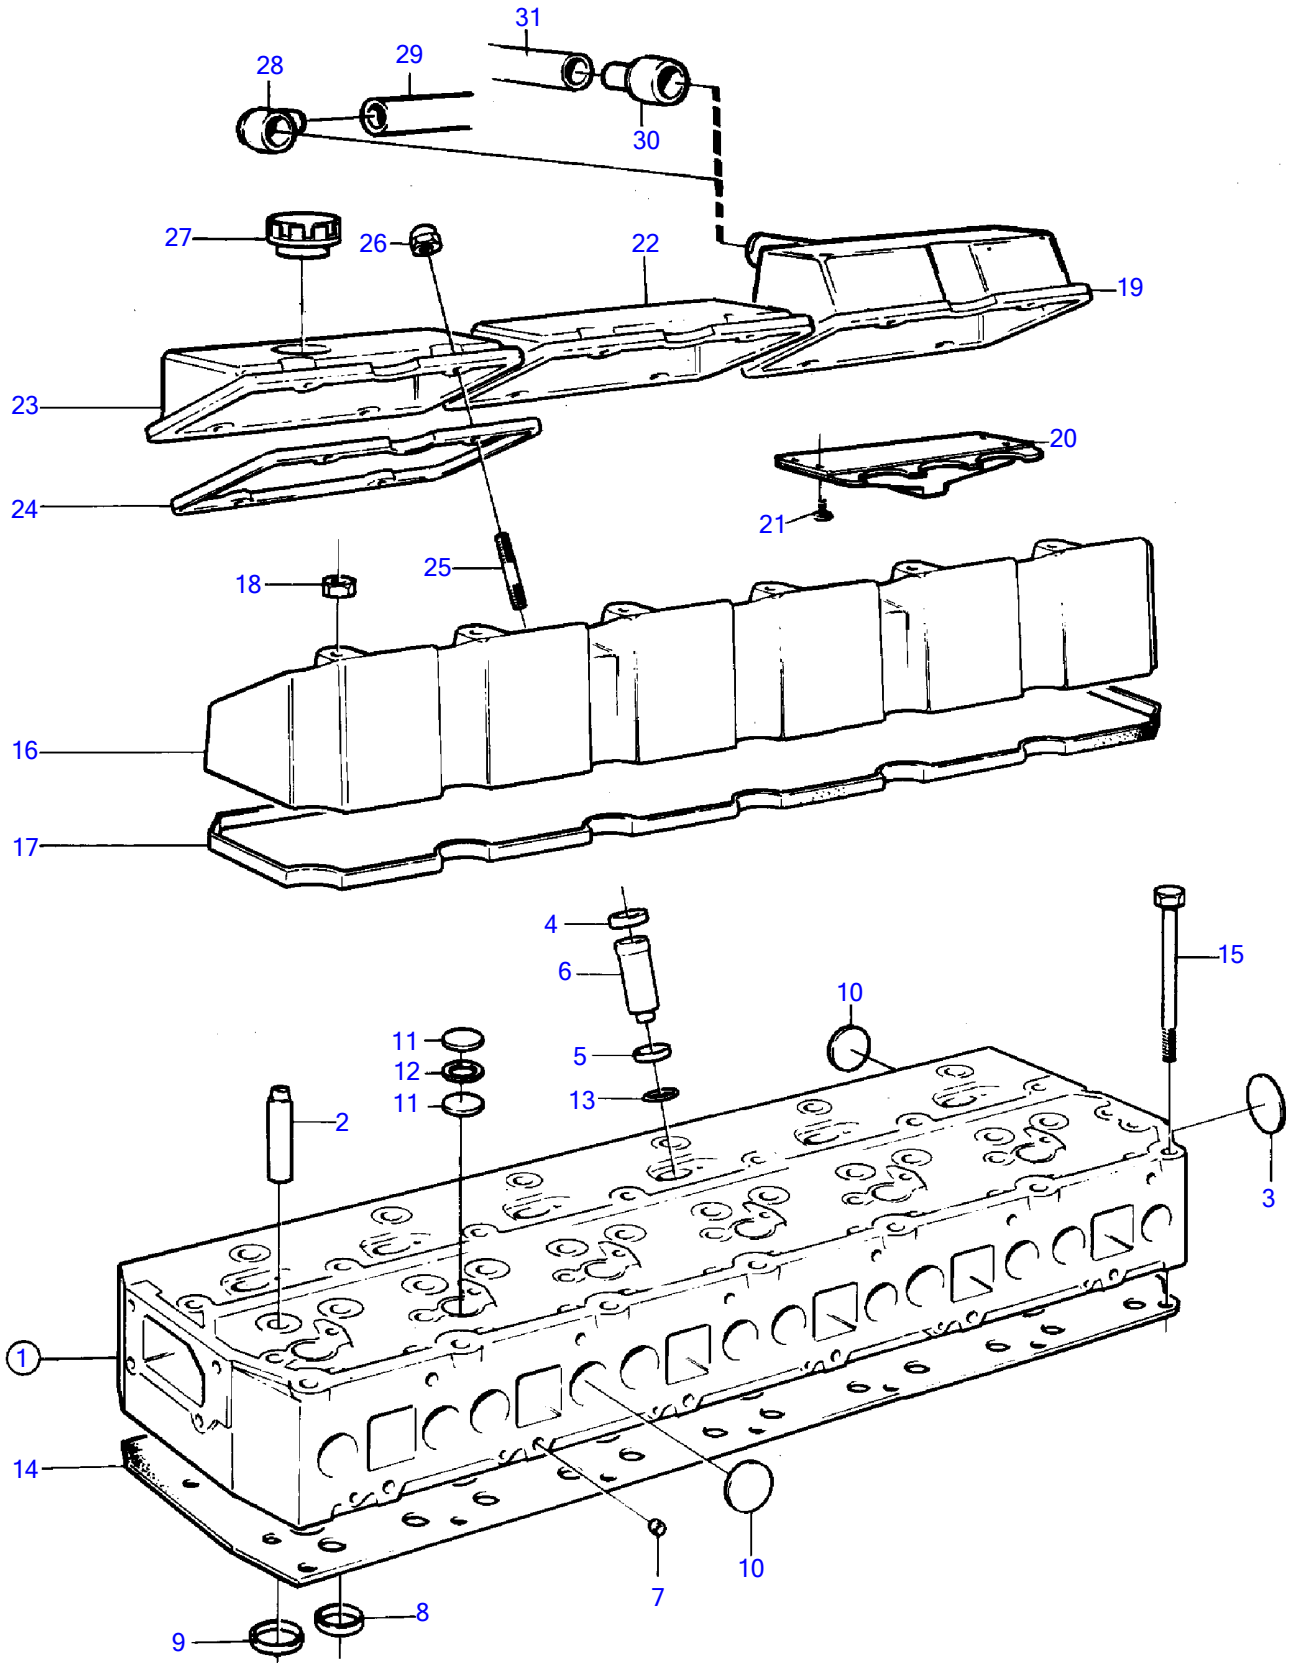

KAD42B

## KAD42B

REF	PART NO.	QTY	DESCRIPTION	SEE SEC.	NOTES
1	3803198	1	Cylinder head		(860596)
2	419653	12	• Valve guide		
3	968955	1	• Expansion plug		
4	838619	6	• Retainer		
5	838896	6	• Sealing ring		
6	861255	6	• Spray sleeve		
7	967853	12	• Cap plug		
8	858331	6	• Valve seat		Std
	858332	6	• Valve seat		Over size 0,20mm
9	860035	6	• Valve seat		Std
	860036	6	• Valve seat		Over size 0,20mm
10	477026	13	• Expansion plug		
11	967948	12	• Expansion plug		
12	949329	6	• Gasket		
13	838821	6	• O-ring		
14	858992	1	Gasket		
			• Bulletin 44-29A	44-29A-EN	Cylinder Head Gasket
15	838775	27	Flange screw		
16	838649	1	Valve cover		
17	838653	1	Gasket		
18	968862	4	Nut		
19	860541	1	Valve cover		Replaced by 860542, 860601 & 977771
	860542	1	• Valve cover		
20	860601	1	• Insert		
21	977771	4	• Flange screw		
22	838650	1	Valve cover		
23	838651	1	Valve cover		
24	838654	3	Gasket		
25	953034	12	Stud		
26	968458	12	Flange cap nut		
27	3547599	1	Oil filler cap		
30	861114	X	Protecting sleeve		
31	946234	X	Tube		L=280mm