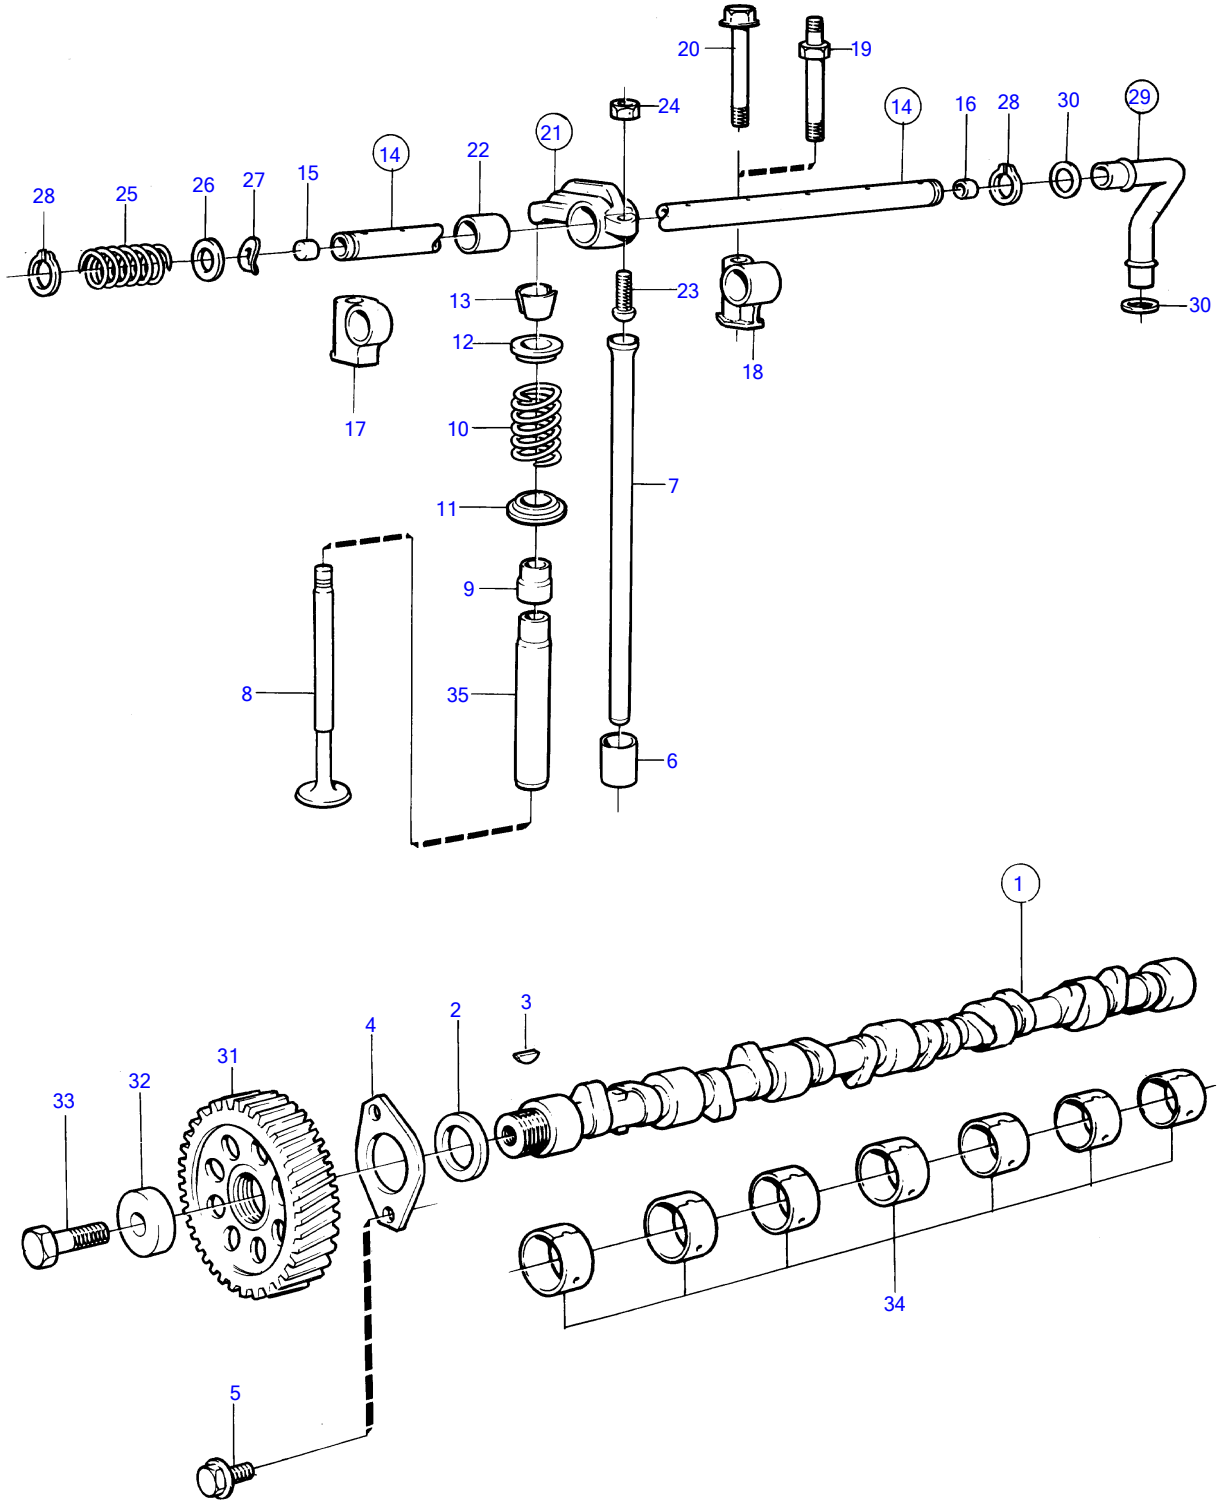

KAD42B, KAMD42B, TAMD42B

10611

KAD42B, KAMD42B, TAMD42B

REF	PART NO.	QTY	DESCRIPTION	NOTES
1	860678	1	Camshaft	
2	1542221	1	• Spacer washer	
3	910116	1	• Woodruff key	
4	838992	1	Thrust washer	
5	946440	2	Flange screw	
6	1542208	12	Valve tappet	
7	838636	12	Push rod	
8	838637	6	Inlet valve, intake	
	838638	6	Exhaust valve, exhaust	
9	859171	12	Valve stem seal	
10	1545198	12	Valve spring	
11	1332137	12	Valve spring washer	
12	838639	12	Washer	
13	1677875	24	Valve collet	
14	838643	1	Rocker arm shaft	
15	955083	1	• Cap plug	
16	840444	1	• Sleeve	
17	838726	1	Adapter	
18	838647	5	Bearing bracket	
19	838732	4	Stud	
20	965188	2	Flange screw	
21	418301	6	Rocker arm	No 1,3,5,7,9,11
	418298	6	Rocker arm	No 2,4,6,8,10,12
22	418297	12	• Bushing	
23	418286	12	• Ball stud	
24	921781	12	• Hexagon nut	
25	411139	5	Compression spring	
26	840686	2	Spring washer	
27	400722	2	Shim	
28	914456	2	Snap ring	
29	860686	1	Tube	
30	969198	2	• O-ring	
31	1542034	1	Gear	
32	1542223	1	Washer	
33	965193	1	Flange screw	
34	1542067	7	Camshaft bushing	
35	419653	12	Valve guide	