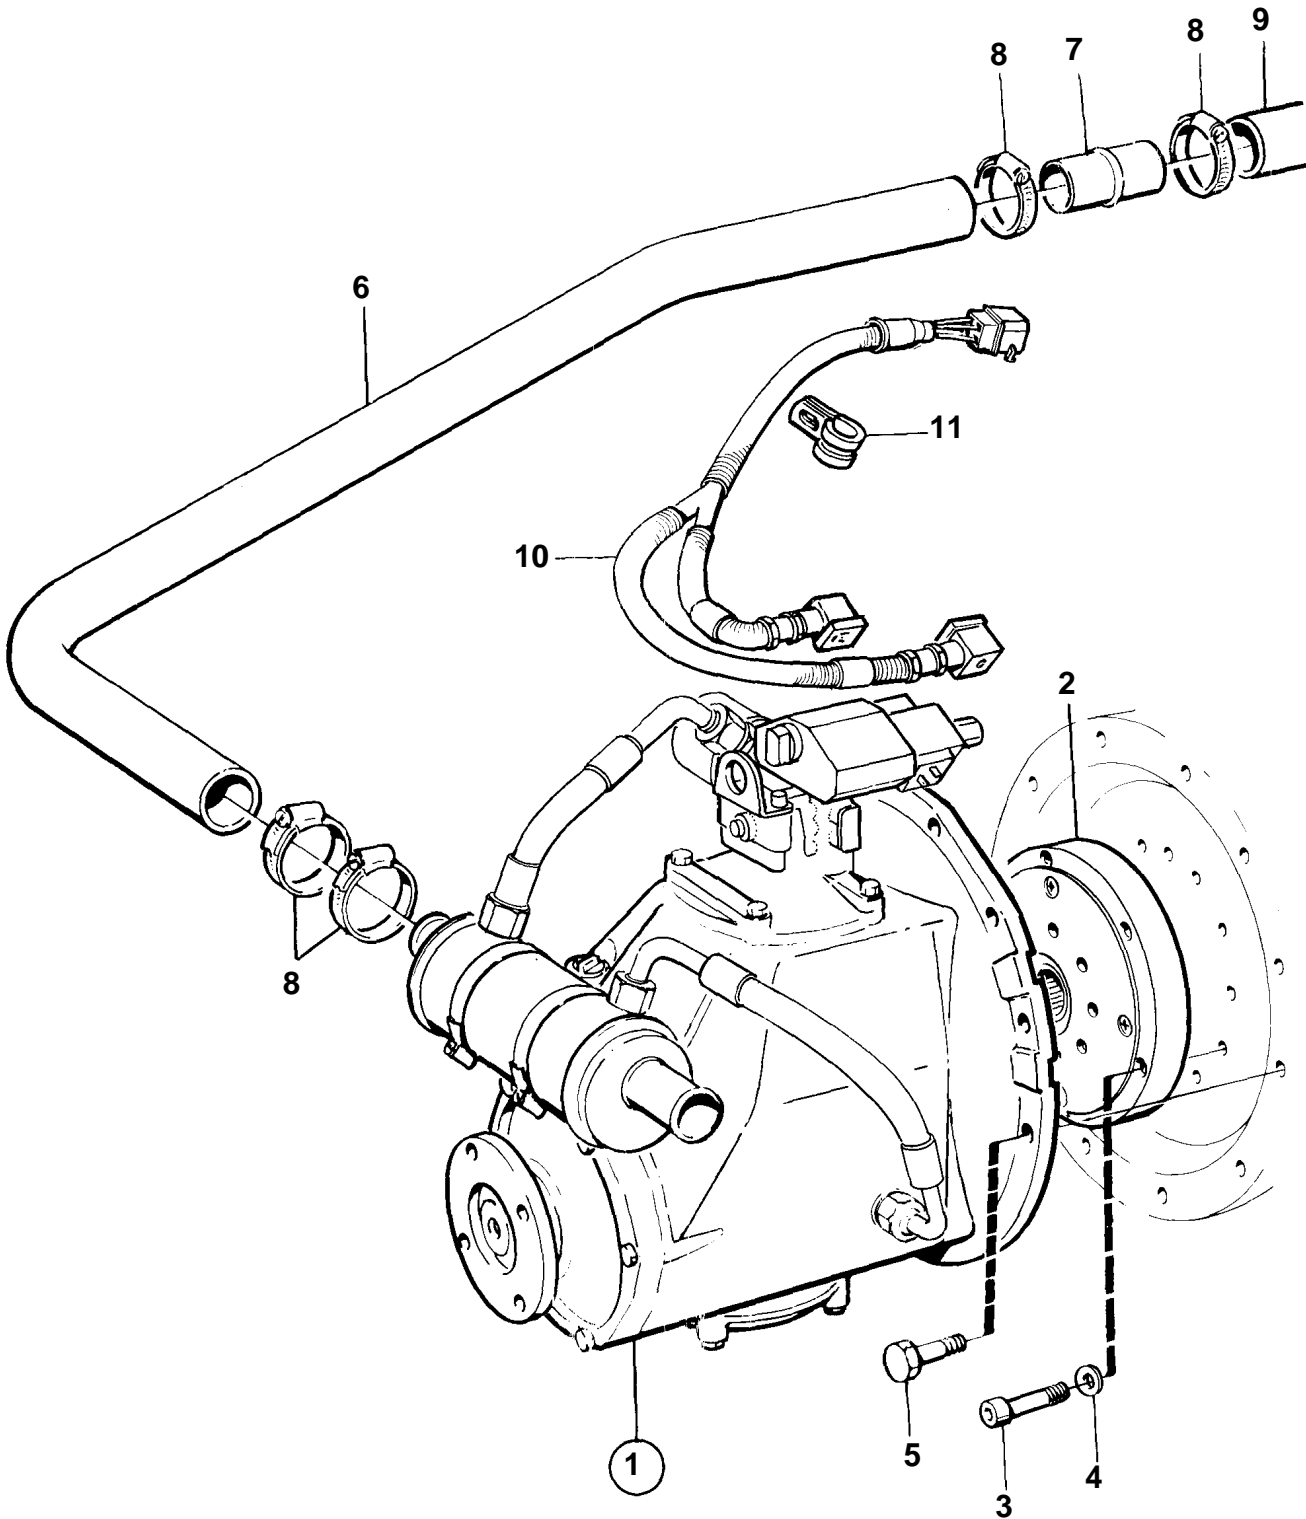

KAMD44P-A

KAMD44P-A

REF	PART NO.	QTY	DESCRIPTION	SEE SEC.	NOTES
1		1	Reversing gear		
				3369	
2	3582751	1	Vibration damper		
3	959227	6	Screw		
4	941907	6	Spring washer		
5	946752	9	Flange screw		
6	861739	1	Hose		
7	861090	1	Tube		
8	961669	4	Hose clamp		
9	861738	1	Hose		Reverse gear-sea water pump.
10	873827	1	Cable kit		
11	942810	1	Clamp		