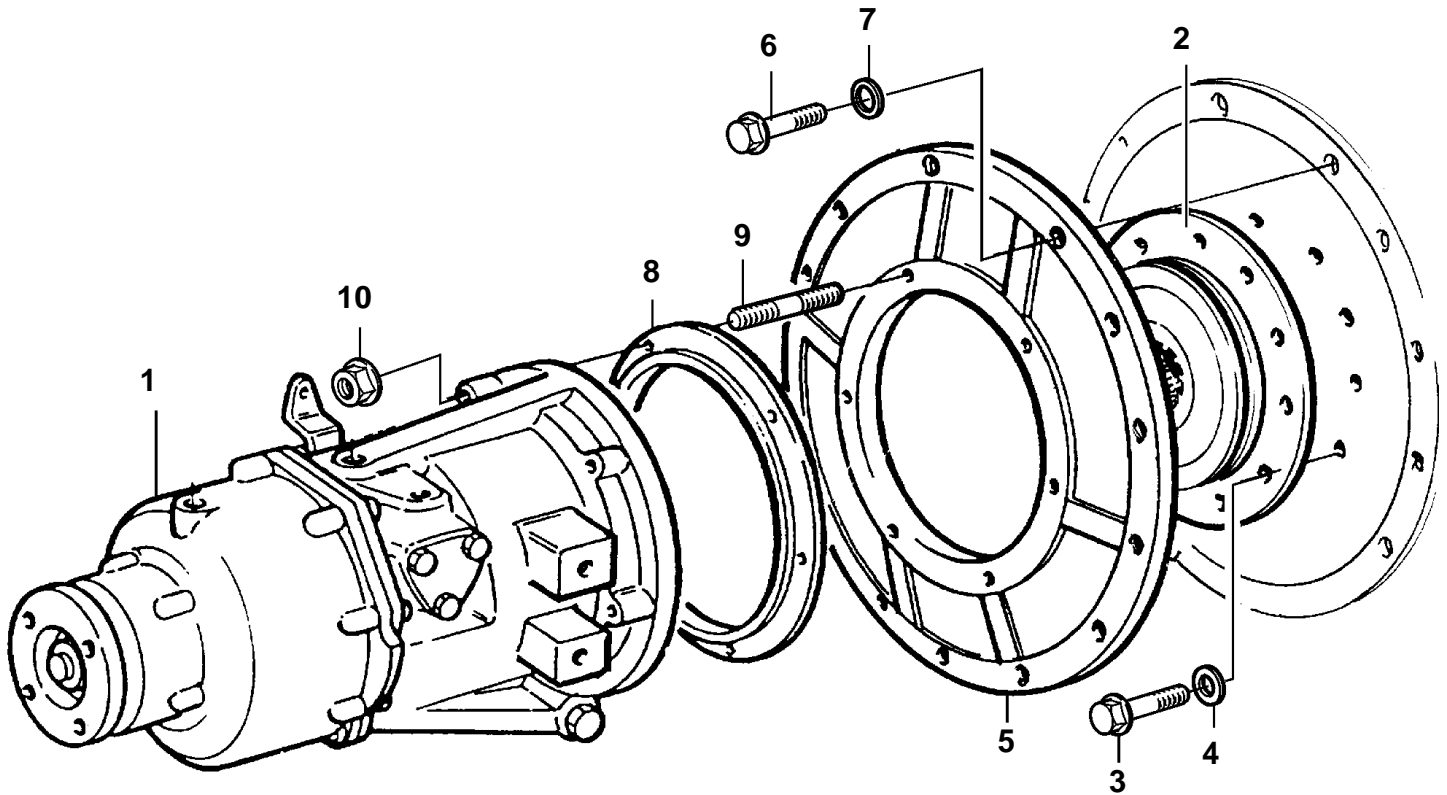

TAMD42WJ-A, KAMD43P-A, KAMD44P-A, KAMD44P-B, KAMD44P-C, KAMD300-A

19459

TAMD42WJ-A, KAMD43P-A, KAMD44P-A, KAMD44P-B, KAMD44P-C, KAMD300-A

REF	PART NO.	QTY	DESCRIPTION	NOTES
1		1	Reversing gear	
2	854753	1	Vibration damper	Replaced by 1pcs 3582751, vibration damper, 6pcs 959227, screw and 6pcs 941907, spring washer.
	3582751	1	Vibration damper	
3	959227	6	Screw	
4	941907	6	Spring washer	
5	829489	1	Cover	
6	946752	11	Flange screw	
7	941908	11	Spring washer	
8	859566	1	Spacer ring	
9	953084	6	Stud	
10	971095	6	Nut	