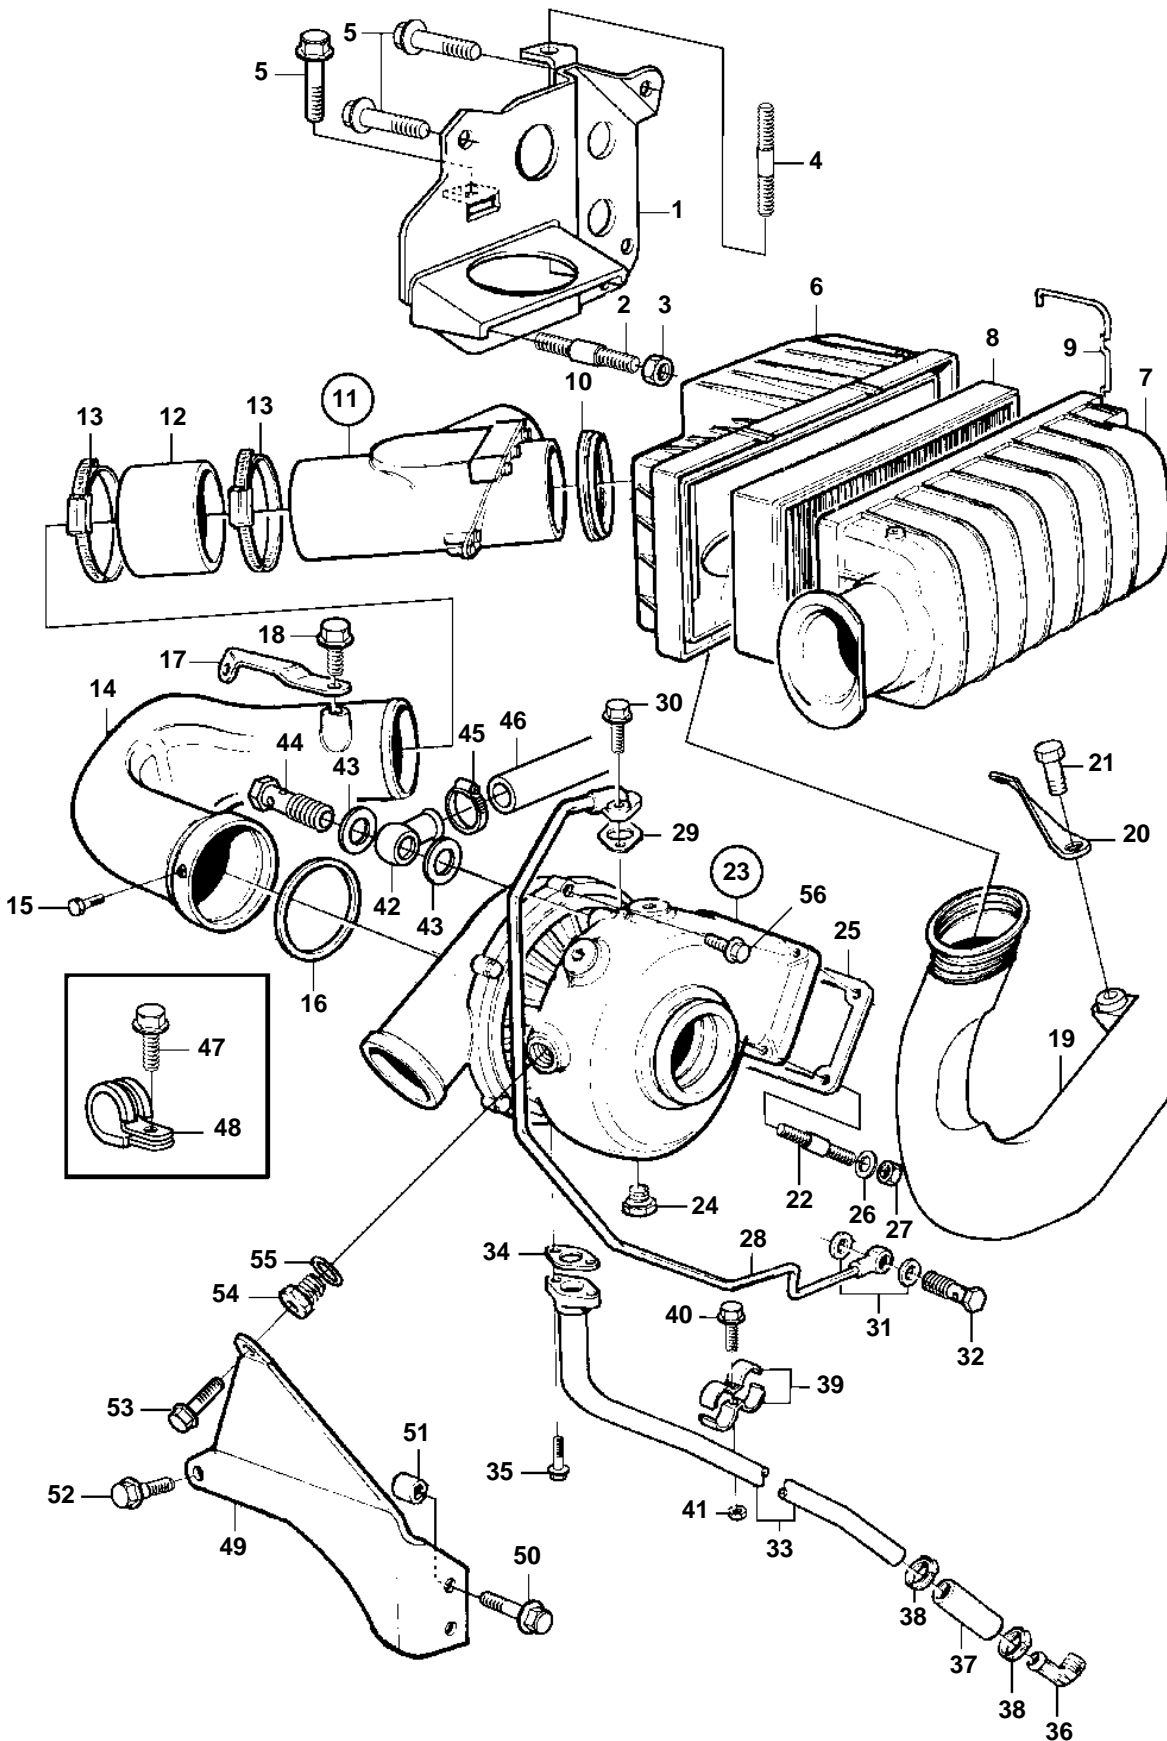

KAD32P-A

18388

KAD32P-A

REF	PART NO.	QTY	DESCRIPTION	SEE SEC.	NOTES
1	3581449	1	Bracket		
2	953001	3	Stud		L=120mm
3	971095	3	Nut		
4	953031	1	Stud		
5	946544	3	Flange screw		
6	877416	1	Air cleaner		
7	860798	1	· Cover		
8	876185	1	· Insert		
9	860799	2	· Clip		
10	860504	1	Sealing ring		
11	3581019	1	Check valve		
12	861092	1	Hose		
13	872531	2	Hose clamp		
14	860401	1	Tube		
15	941792	2	Screw		
16	976044	1	O-ring		
17	860709	1	Bracket		
18	967949	1	Screw		
19	3581454	1	Muffler		Air filter-compressor.
20	3581606	1	Stay		
21	946025	1	Screw		
22	479972	4	Stud		
23	3581528	1	Turbo		
	3802082	1	Turbocharger, exch		Exchange unit
				3343	
24	861551	1	Plug		
25	3582676	1	Gasket		
26	955895	4	Washer		
27	940183	4	Nut		
28	838868	1	Oil feed pipe		
29	420641	1	Gasket		
30	945444	1	Flange screw		L=25mm
	946671	1	Flange screw		L=30mm
31	969011	2	Gasket		
32	25167	1	Hollow screw		
33	838870	1	Oil return pipe		
34	860105	1	Gasket		
35	945444	2	Flange screw		
36	983105	1	Elbow nipple		(843879)
37	466328	1	Rubber hose		
38	943474	2	Hose clamp		
39	820851	2	Clamp		
40	946544	1	Flange screw		
41	945407	1	Flange nut		
42	858750	1	Banjo nipple		
43	11994	2	Gasket		
44	969299	1	Hollow screw		
45	945652	2	Hose clamp		
46	942700	1	Hose		L=760mm. Turbo-thermostat housing.
47	967949	1	Screw		EARLY TYPE
48	952627	1	Clamp		EARLY TYPE
49	861643	1	Bracket		
50	965192	2	Flange screw		
51	861554	2	Spacer sleeve		
52	965182	1	Flange screw		
53	946471	1	Screw		
54	861646	1	Plug		
55	947627	1	Gasket		
56	946934	5	Flange screw		