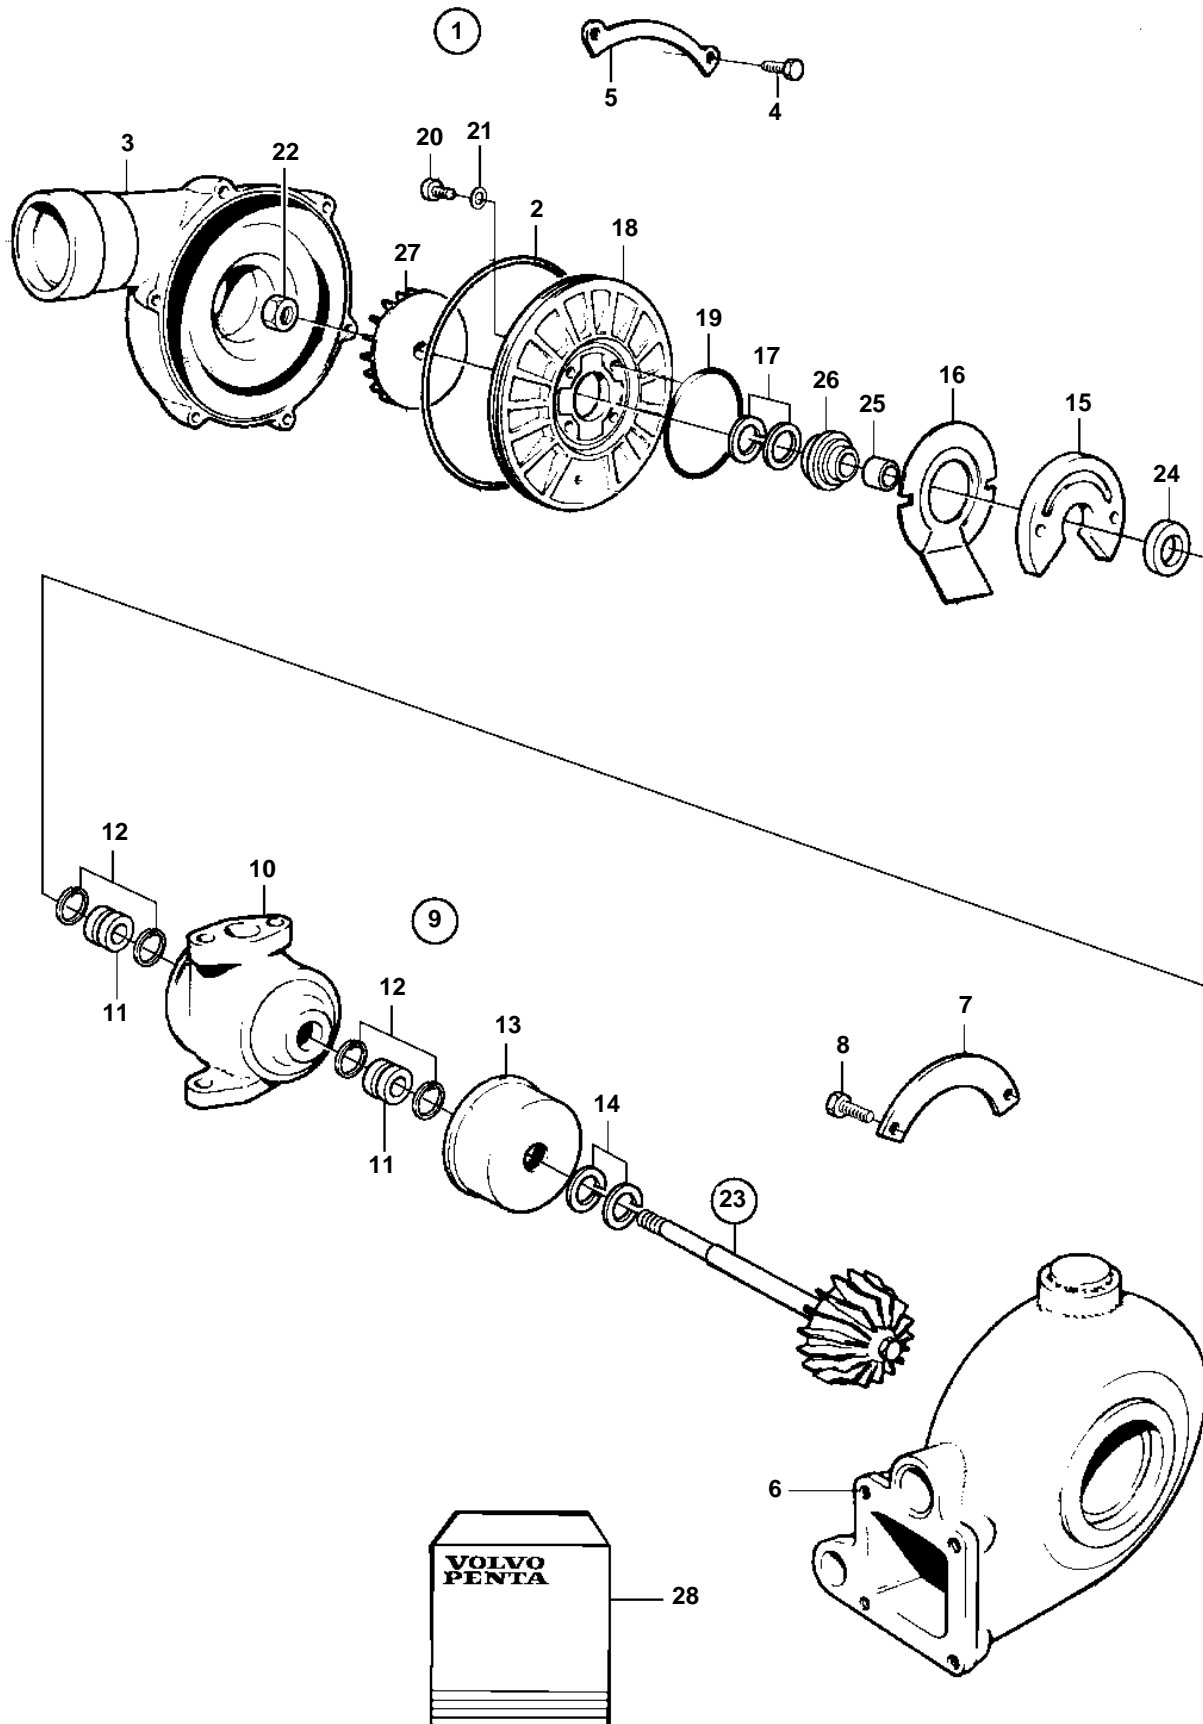

KAD32P-A

**KAD32P-A**

REF	PART NO.	QTY	DESCRIPTION	NOTES
1	3581528	1	Turbo	
	3802082	1	Turbocharger, exch	Exchange unit
2	838567	1	· O-ring	Included in overhaul kit.
3		1	· Housing	
4	955270	8	· Screw	(858661). Included in overhaul kit.
5		4	· Segment	Included in overhaul kit.
6		1	· Turbine housing	
7		3	· Segment	Included in overhaul kit.
8	955293	6	· Screw	
9		1	· Rotor unit	
10		1	· · Bearing housing	
11		2	· · Bushing	Included in overhaul kit.
12		4	· · Lock ring	Included in overhaul kit.
13		1	· · Heat shield	
14		2	· · Piston ring	Included in overhaul kit.
15		1	· · Thrust bearing	Included in overhaul kit.
16		1	· · Oil deflector	Included in overhaul kit.
17		1	· · Piston ring	Included in overhaul kit.
18		1	· · Cover	
19		1	· · O-ring	Included in overhaul kit.
20	845829	4	· · Screw	
21		4	· · Washer	Included in overhaul kit.
22		1	· · Nut	Included in overhaul kit.
23		1	· · Rotor kit	
24		1	· · · Thrust ring	
25		1	· · · Sleeve	
26		1	· · · Seal	
27		1	· · · Compressor wheel	
28	3827366	1	· · · Repair kit	
	861501	1	Repair kit	