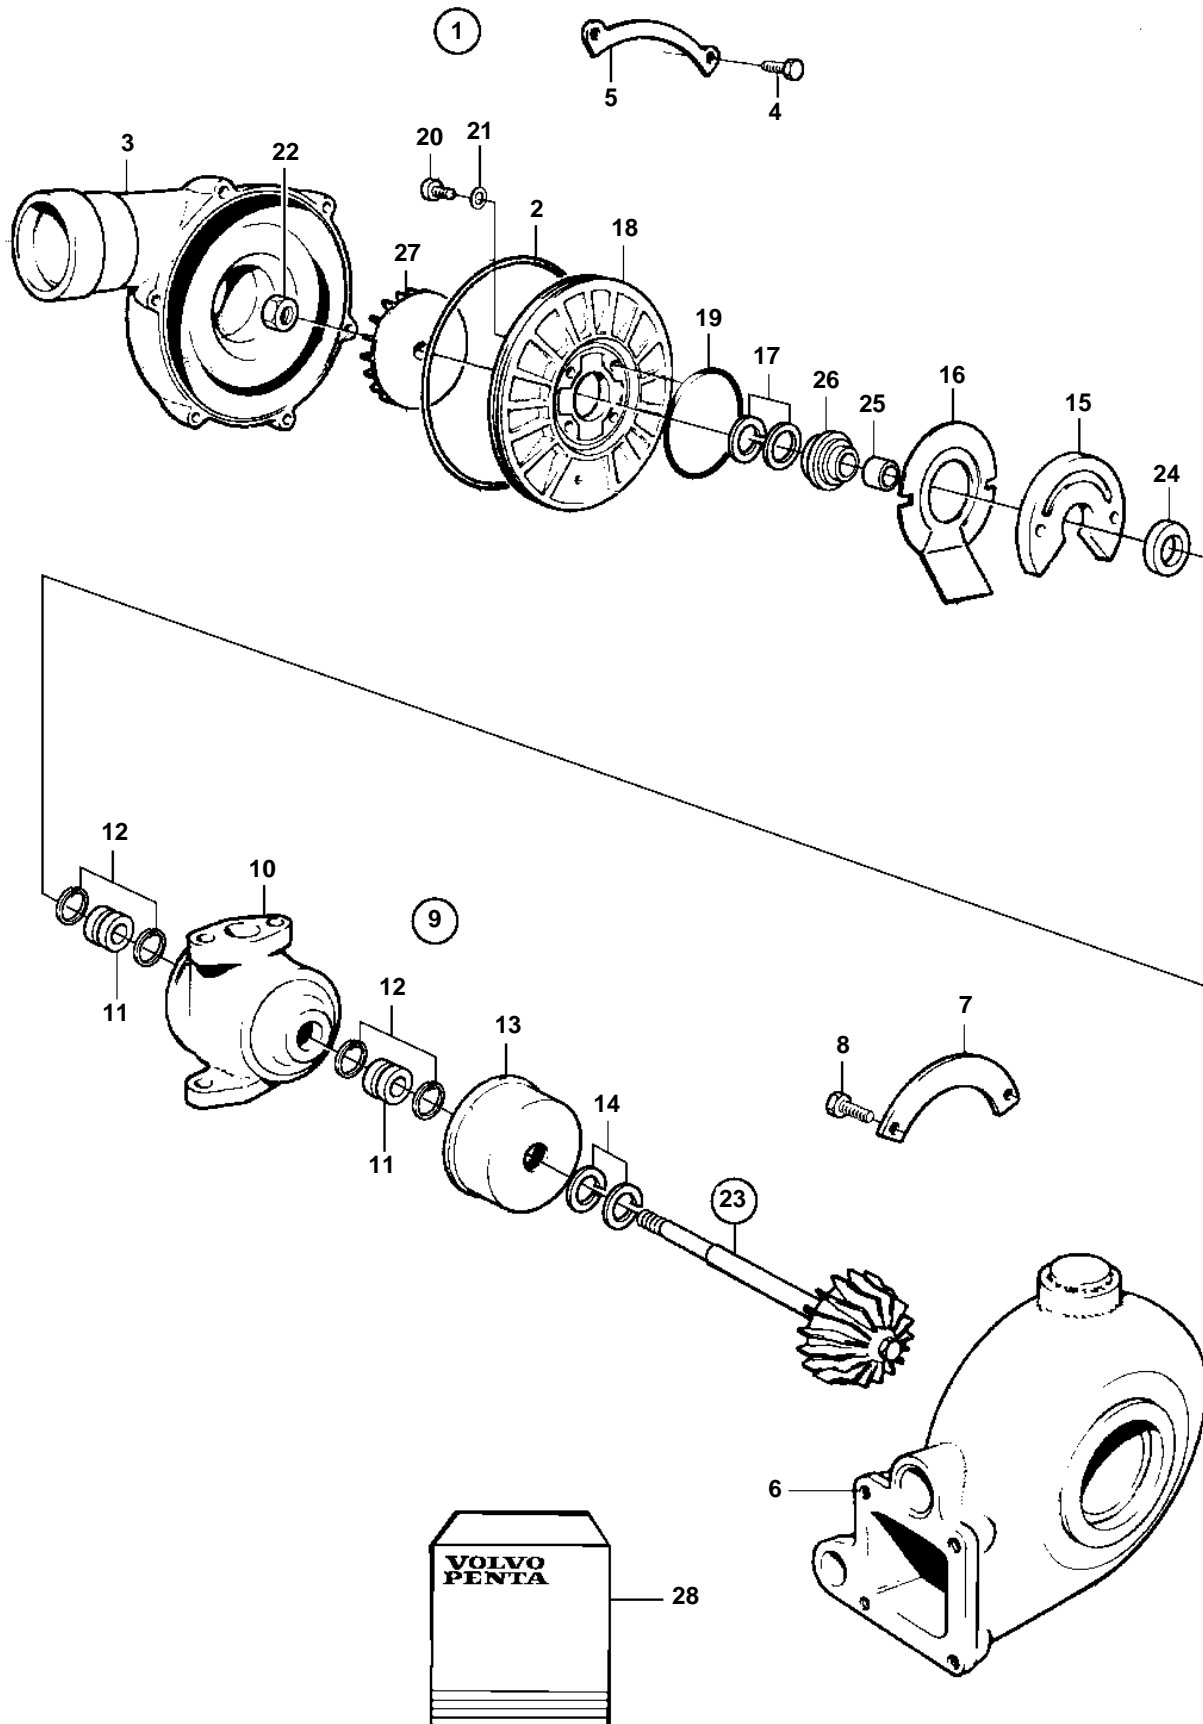

KAD32P-A

KAD32P-A

REF	PART NO.	QTY	DESCRIPTION	NOTES
1	3581528	1	Turbo	
	3802082	1	Turbocharger, exch	Exchange unit
2	838567	1	· O-ring	Included in overhaul kit.
3		1	· Housing	
4	955270	8	· Screw	(858661). Included in overhaul kit.
5		4	· Segment	Included in overhaul kit.
6		1	· Turbine housing	
7		3	· Segment	Included in overhaul kit.
8	955293	6	· Screw	
9		1	· Rotor unit	
10		1	· · Bearing housing	
11		2	· · Bushing	Included in overhaul kit.
12		4	· · Lock ring	Included in overhaul kit.
13		1	· · Heat shield	
14		2	· · Piston ring	Included in overhaul kit.
15		1	· · Thrust bearing	Included in overhaul kit.
16		1	· · Oil deflector	Included in overhaul kit.
17		1	· · Piston ring	Included in overhaul kit.
18		1	· · Cover	
19		1	· · O-ring	Included in overhaul kit.
20	845829	4	· · Screw	
21		4	· · Washer	Included in overhaul kit.
22		1	· · Nut	Included in overhaul kit.
23		1	· · Rotor kit	
24		1	· · · Thrust ring	
25		1	· · · Sleeve	
26		1	· · · Seal	
27		1	· · · Compressor wheel	
28	3827366	1	· · · Repair kit	
	861501	1	Repair kit	