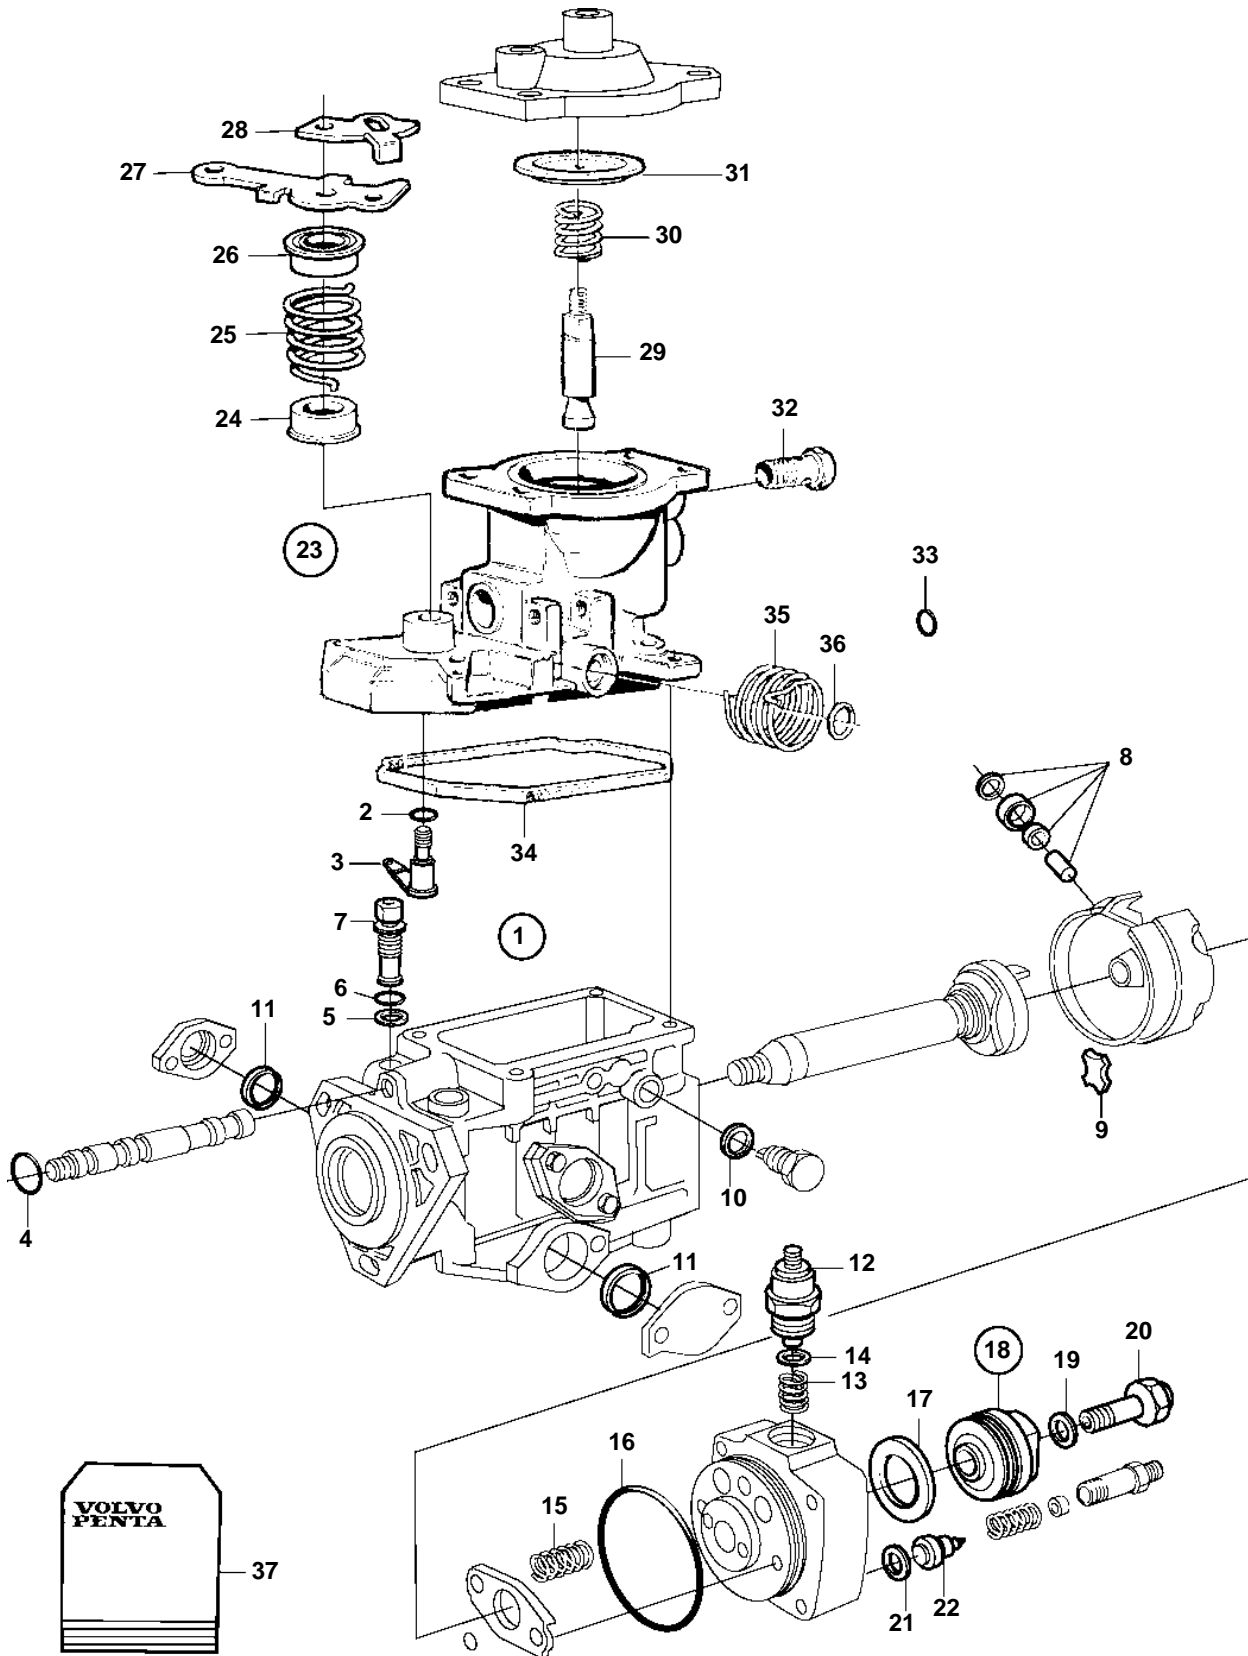

KAD32P-A, TAMD42WJ-A, KAMD43P-A, KAD43P-A, KAMD44P-A, KAD44P-A, KAMD44P-B, KAD44P-B, KAMD44P-C, KAD44P-C, KAMD300-A, KAD300-A

KAD32P-A, TAMD42WJ-A, KAMD43P-A, KAD43P-A, KAMD44P-A, KAD44P-A, KAMD44P-B, KAD44P-B, KAMD44P-C, KAD44P-C, KAMD300-A, KAD300-A

REF	PART NO.	QTY	DESCRIPTION	NOTES
1	861262	1	Injection pump	
2	243567	1	· Sealing ring	
3			· Control shaft	
4	243786	1	· O-ring	Included in gasket kit.
5	861520	1	· Sealing ring	(243521). Included in gasket kit.
6	243520	1	· Sealing ring	Included in gasket kit.
7	844179	1	· Valve	
8	859288	1	· Spare parts kit	
9	844150	2	· Absorber	Included in gasket kit.
10	1699759	2	· Sealing washer	Included in gasket kit.
11	838445	2	· O-ring	Included in gasket kit.
12	876614	1	· Stop solenoid	12V
13	861208	1	· Spring	
14	243572	1	· O-ring	Included in gasket kit.
15		1	· Compression spring	
16		1	· Sealing ring	Included in gasket kit.
17		1	· O-ring	
18		1	· Plug	
19		1	· O-ring	
20		1	· Screw	
21	845738	6	· Washer	
22		6	· Delivery valve	
23		1	· Governor	
24		1	· Spring disc	
25	244967	1	· Spring	
26	244972	1	· Spring disc	
27	244961	1	· Lever	
28	244969	1	· Lever	
29		1	· Screw	
30	859282	1	· Compression spring	
31	244944	1	· Diaphragm	
32	861514	1	· Hollow screw	
33	244963	1	· O-ring	Included in gasket kit.
34		1	· Gasket	
35		1	· Spring	
36	844224	1	· O-ring	Included in gasket kit.
37	844240	1	Gasket kit	