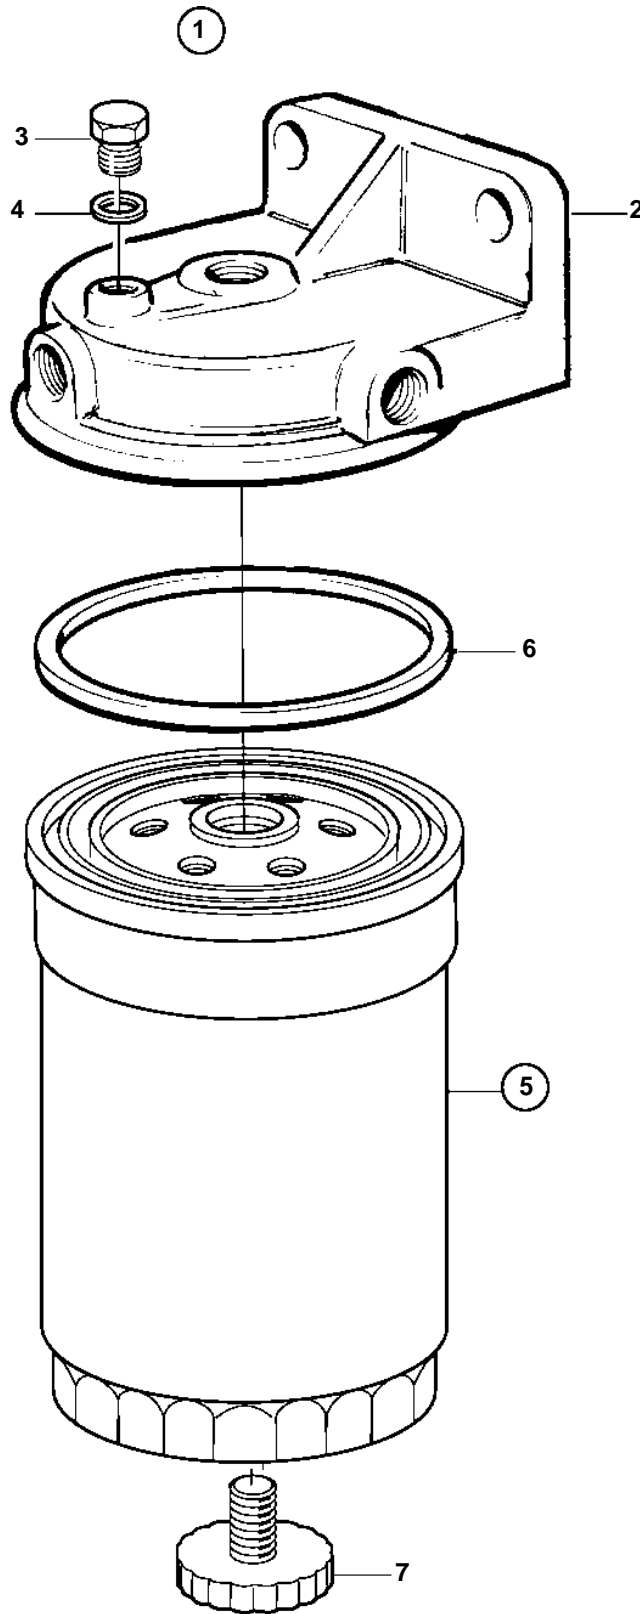

KAD32P-A, TAM42WJ-A, KAMD43P-A, KAD43P-A, KAMD44P-A, KAD44P-A, KAMD44P-B, KAD44P-B, KAMD44P-C, KAD44P-C, KAMD300-A, KAD300-A

KAD32P-A, TAMD42WJ-A, KAMD43P-A, KAD43P-A, KAMD44P-A, KAD44P-A, KAMD44P-B, KAD44P-B, KAMD44P-C, KAD44P-C, KAMD300-A, KAD300-A

REF	PART NO.	QTY	DESCRIPTION	SEE SEC.	NOTES
1	3581542	1	Fuel filter		REPL BY 3588380
	3588380	1	Fuel filter	7765	
2		1	· Cover		
3	843956	1	· Plug		
4	25534	1	· Gasket		
5	3588378	1	· Filter insert		REPL BY 3840335
	3840335	1	· Fuel filter		
6	6638088	1	· · Gasket		
7	838594	1	· · · Plug		