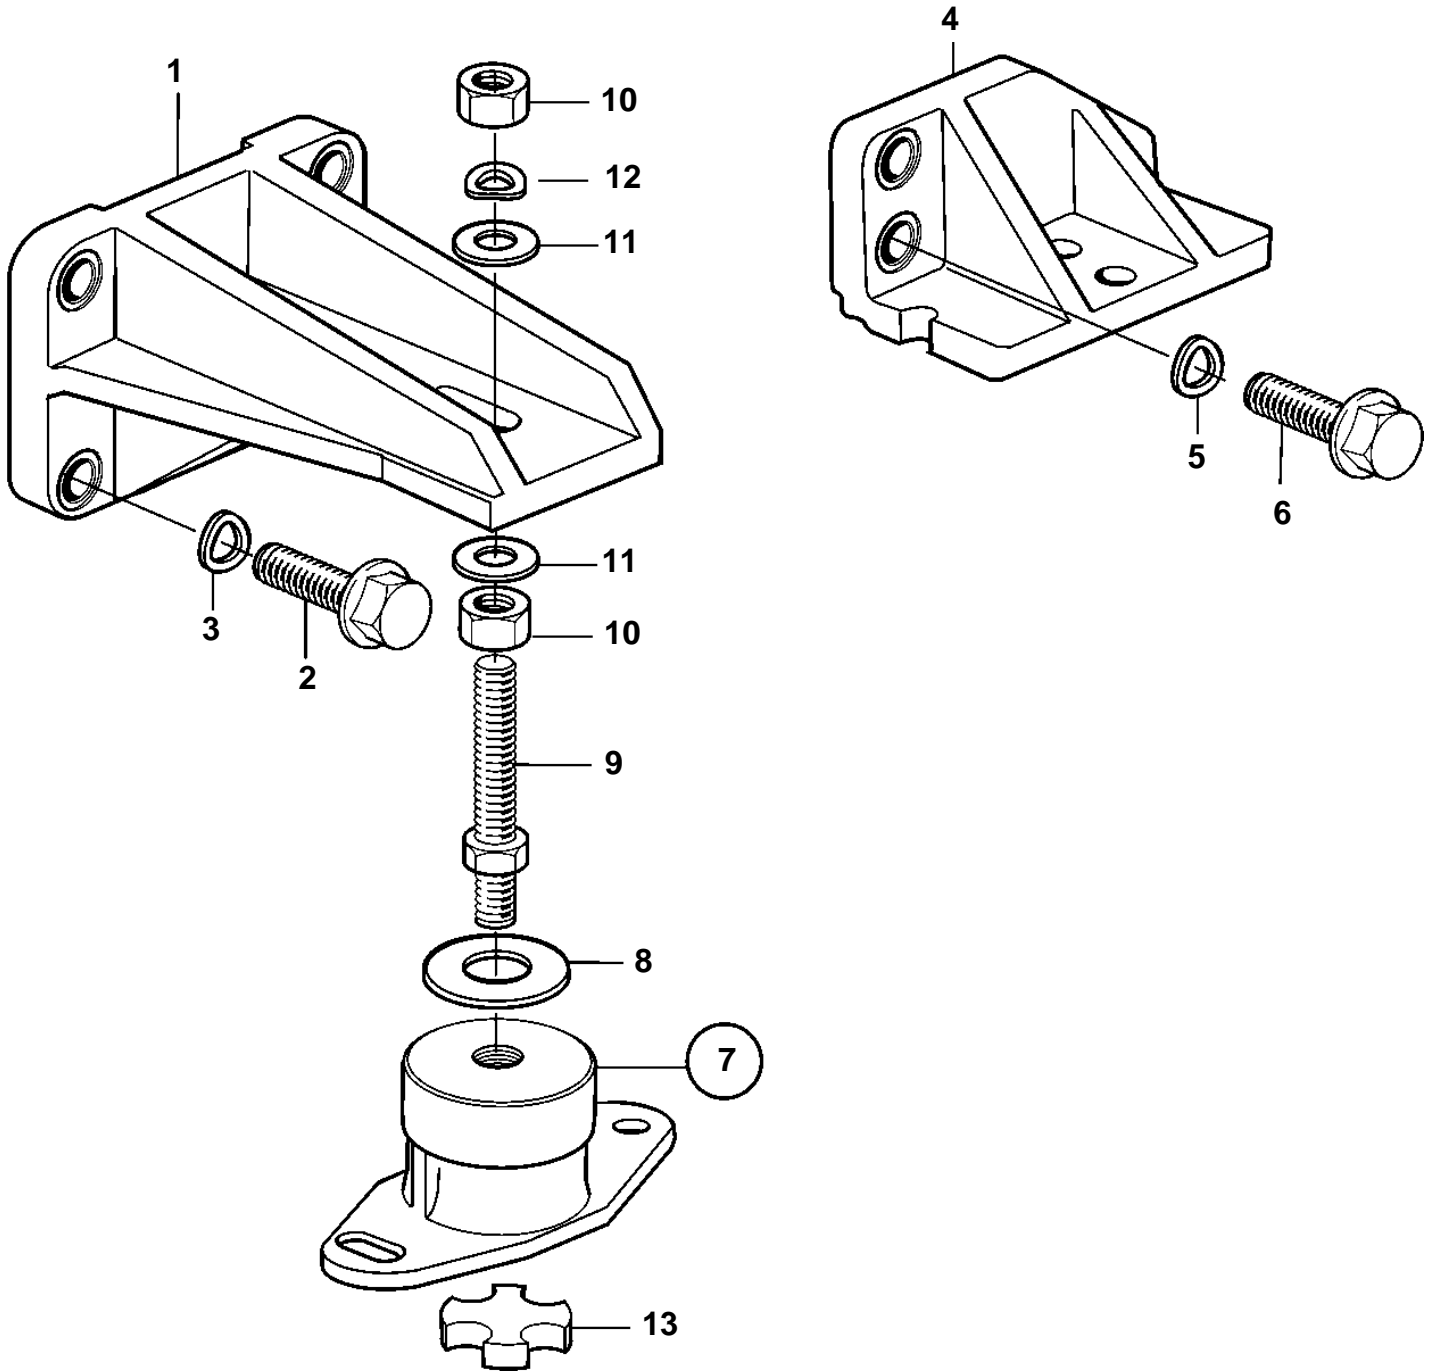

TAMD42WJ-A

TAMD42WJ-A

REF	PART NO.	QTY	DESCRIPTION	NOTES
1	3580748	2	Engine bracket	FRONT
2	965192	8	Flange screw	L=40mm
3	940280	8	Spring washer	
4	860952	1	Engine bracket	P, REAR
	860954	1	Engine bracket	S.B, REAR
5	940280	6	Spring washer	
6	965225	4	Flange screw	L=35mm
	965226	2	Flange screw	L=45mm
7	876597	4	Rubber element	
8	955900	4	· Washer	
9	860950	4	· Adjuster screw	
10	955806	8	Nut	
11	955901	4	Washer	D=34mm
	978991	4	Washer	D=40mm
12	941913	4	Spring washer	
13	843299	4	Rubber disc	