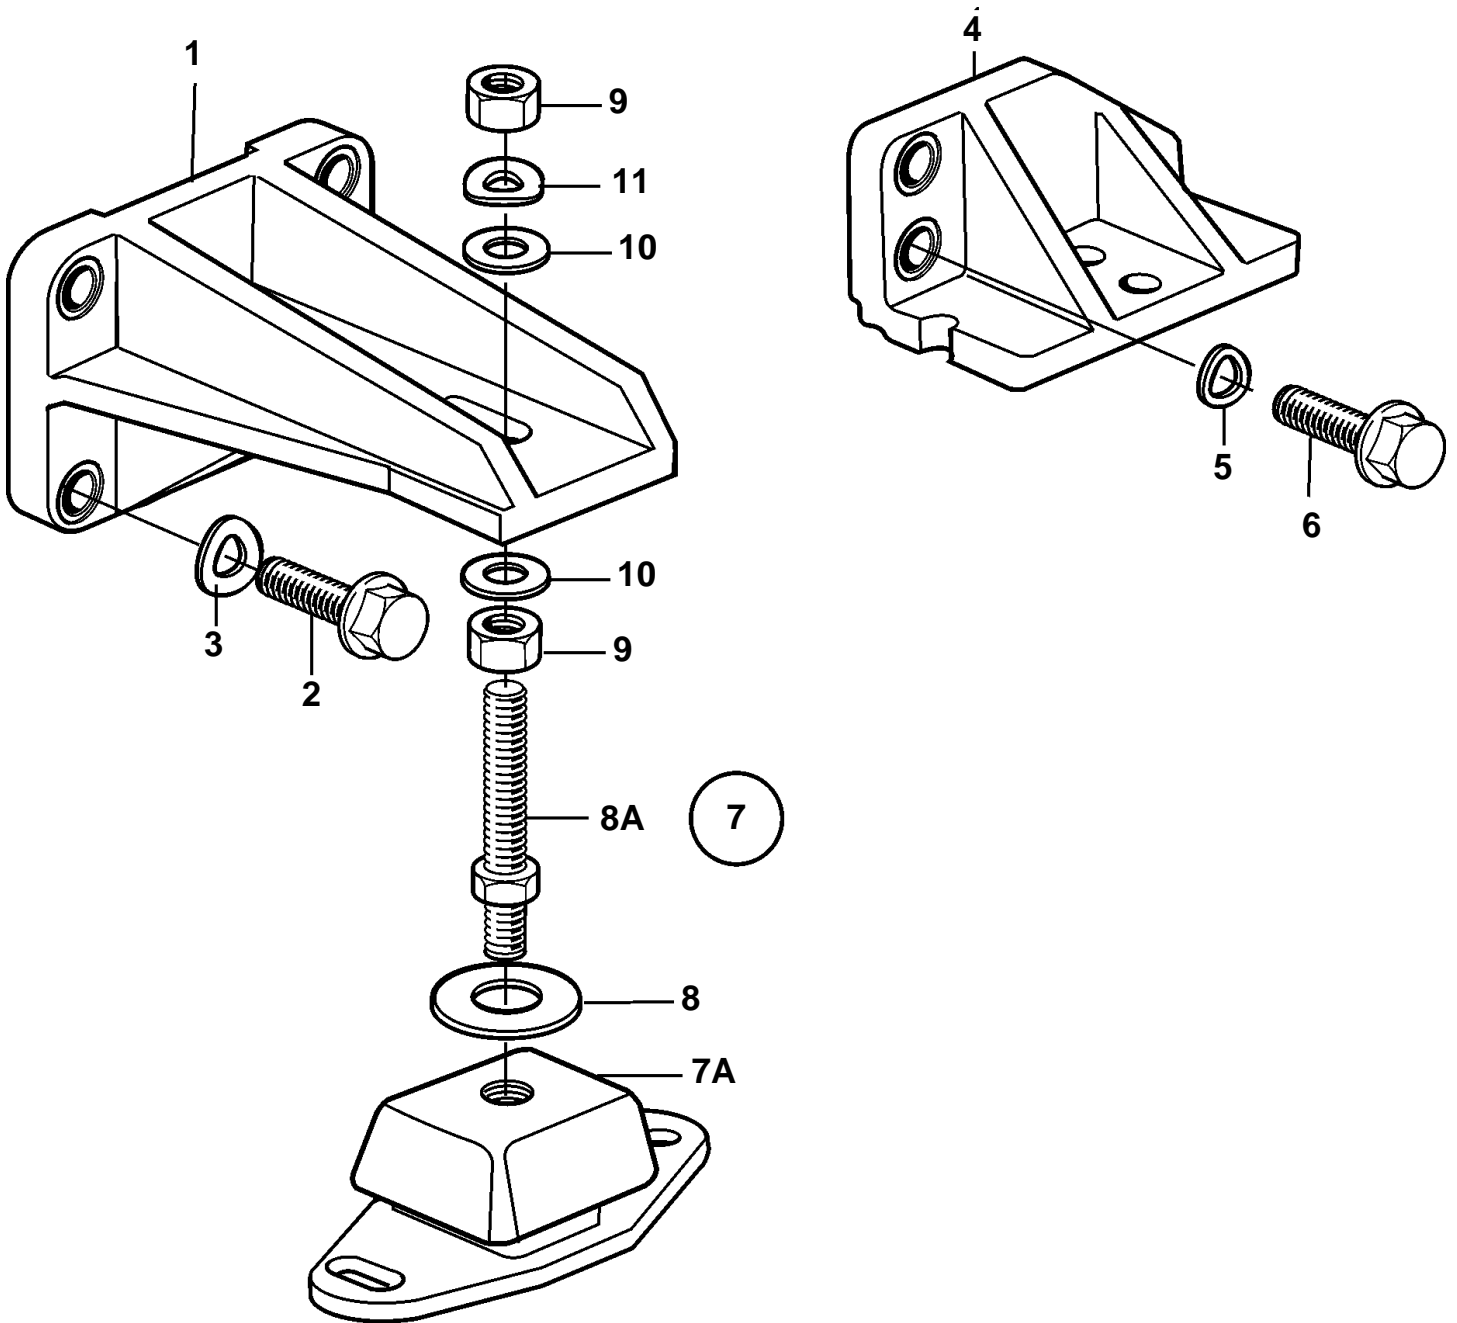

KAD32P-A

KAD32P-A

REF	PART NO.	QTY	DESCRIPTION	NOTES
1	3580748	2	Engine bracket	FRONT
2	965192	6	Flange screw	L=40mm
	965193	2	Screw	L=50mm
3	940280	6	Spring washer	
4	860952	1	Engine bracket	P, REAR
	860954	1	Engine bracket	S.B, REAR
5	940280	4	Spring washer	
	955897	2	Washer	
6	965225	4	Flange screw	L=35mm
	965226	2	Flange screw	L=45mm
7	846765	4	Rubber element	(876598)
7A	846765	4	· Rubber element	
8	955900	4	· Washer	
8A	860950	4	· Adjuster screw	
9	955806	8	Nut	
10	955901	4	Washer	D=34mm
	978991	4	Washer	D=40mm
11	941913	4	Spring washer	