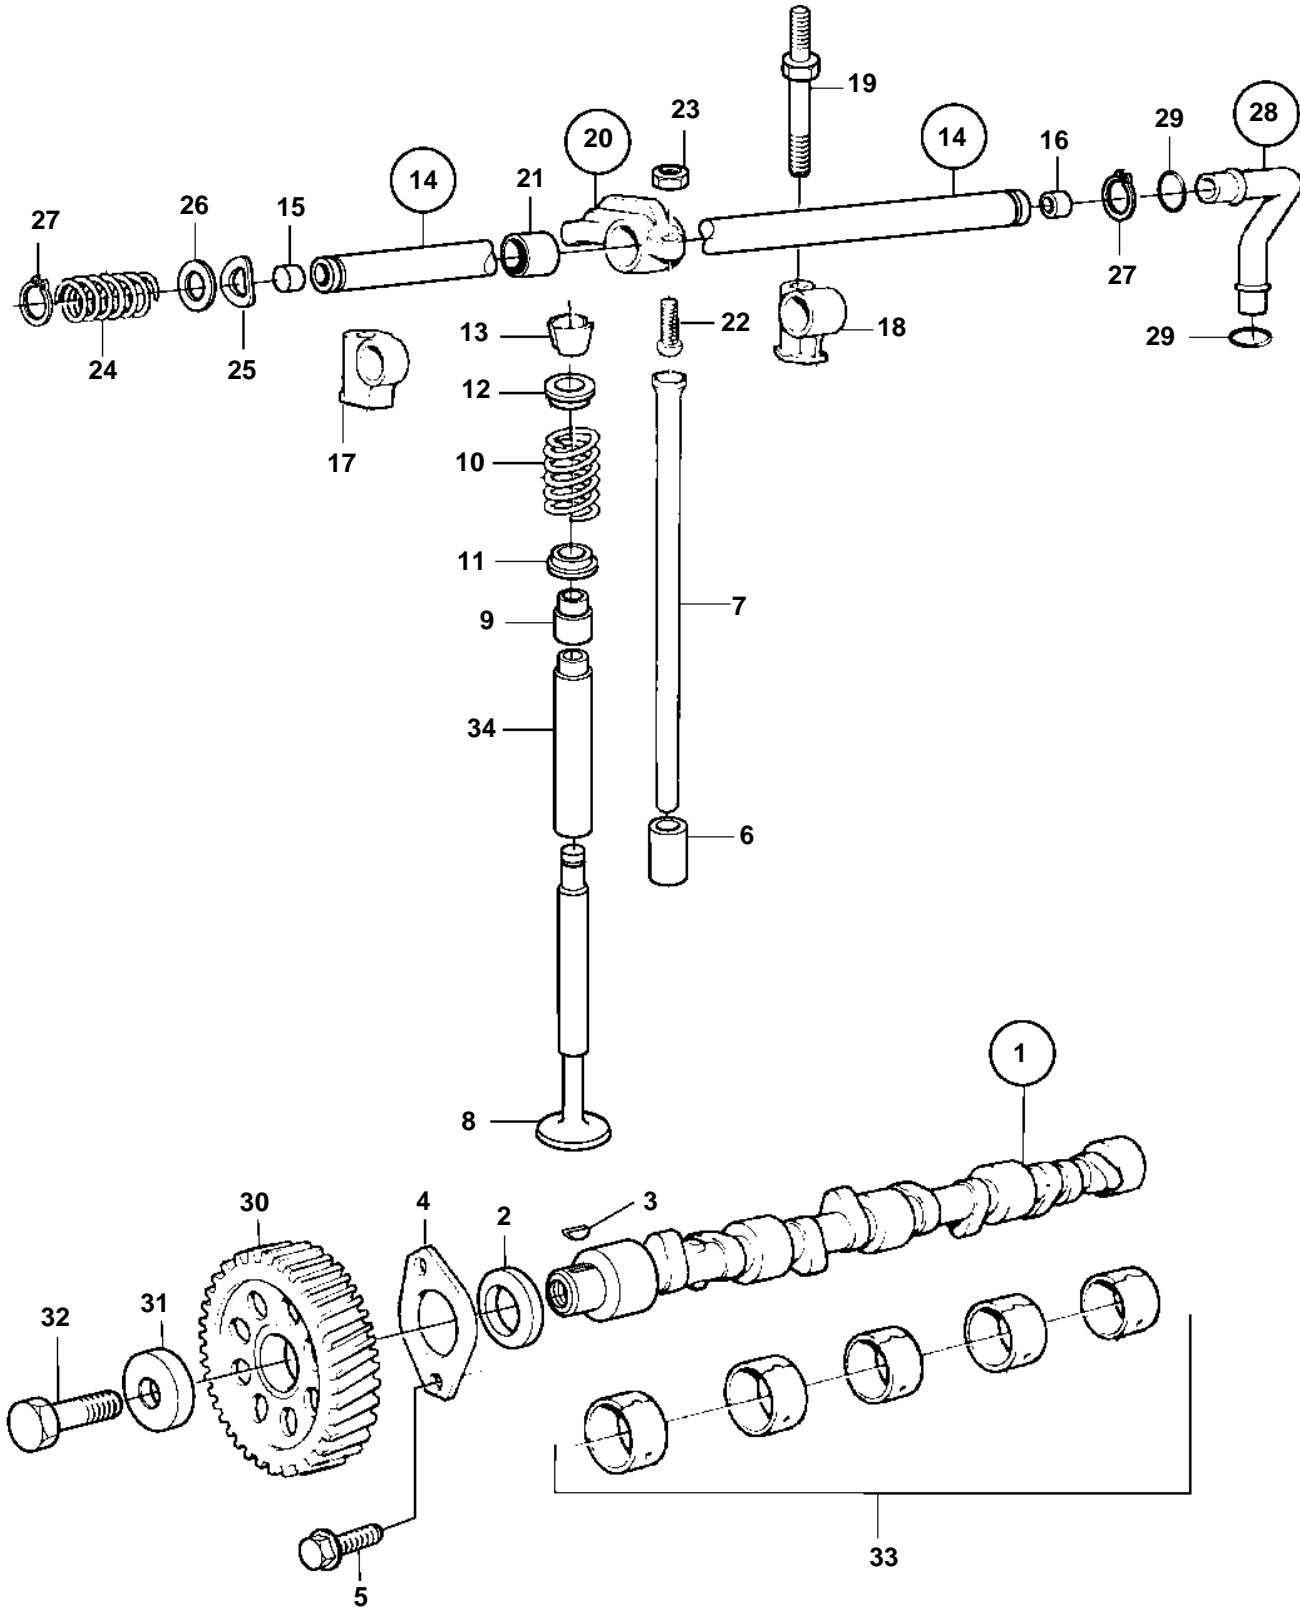

KAD32P-A

KAD32P-A

REF	PART NO.	QTY	DESCRIPTION	SEE SEC.	NOTES
1	861201	1	Camshaft		
2	1542221	1	· Spacer washer		
3	910116	1	· Key		
4	838992	1	Thrust washer		
5	946440	2	Flange screw		
6	1542208	8	Lifter		
7	838636	8	Push rod		
8	838638	4	Exhaust valve, exhaust		
	838637	4	Inlet valve, intake		
9	859171	8	Valve stem seal		
10	1545198	8	Valve spring		
11	1332137	8	Valve spring washer		
12	838639	8	Spring washer		
13	1677875	16	Valve collet		
14	838641	1	Rocker arm shaft		
15	955083	1	· Cap plug		
16	840444	1	· Sleeve		
17	838726	1	Bearing bracket		
18	838647	3	Bearing bracket		
19	838732	4	Stud		
20	3581128	4	Rocker arm, exhaust		NO 1,3,5,7
	3581129	4	Rocker arm, intake		NO 2,4,6,8
21	418297	4	· Bushing		
22	3581121	4	· Ball stud		
23	921781	4	· Nut		
24	411139	3	Spring		
25	840686	2	Washer		
26	400722	2	Washer		
27	914456	2	Lock ring		
28	860686	1	Intermediate pipe		
29	969198	2	· O-ring		
30	1542034	1	Gear		
31	1542223	1	Washer		
32	965193	1	Screw		
33		5	Bushing	3055	
34		8	Valve guide	3054	