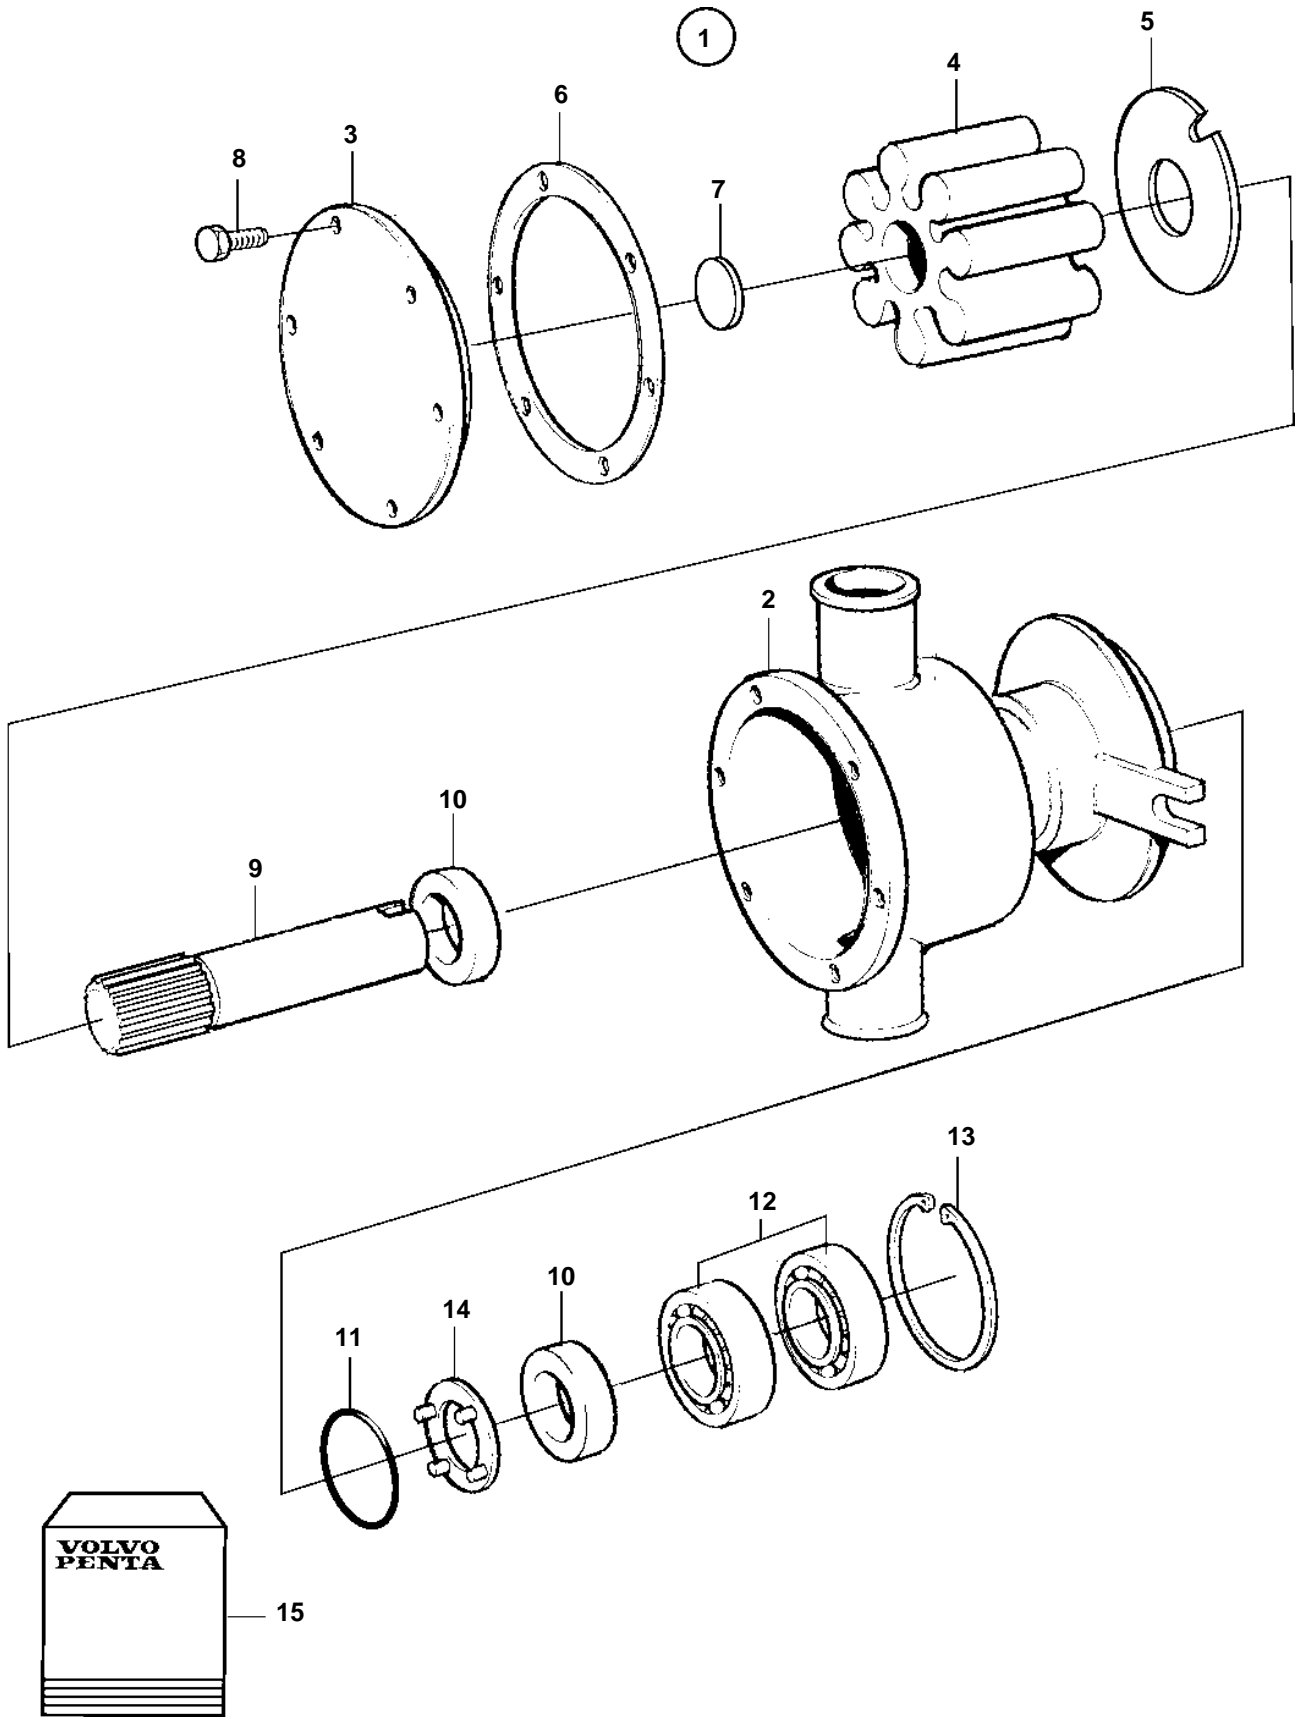

KAD32P-A, TAMD42WJ-A, KAMD43P-A, KAD43P-A, KAMD44P-A, KAD44P-A, KAMD44P-B, KAD44P-B, KAMD44P-C, KAD44P-C, KAMD300-A, KAD300-A

KAD32P-A, TAMD42WJ-A, KAMD43P-A, KAD43P-A, KAMD44P-A, KAD44P-A, KAMD44P-B, KAD44P-B, KAMD44P-C, KAD44P-C, KAMD300-A, KAD300-A

REF	PART NO.	QTY	DESCRIPTION	NOTES
1	3583115	1	Sea water pump	
2		1	· Housing	
3	3581617	1	· Cover	Included in overhaul kit.
4		1	· Impeller	Included in impeller kit.
5		1	· Wear washer	
6	3581618	1	· O-ring	Included in impeller kit.
7	827019	1	· Sealing washer	Included in impeller kit.
8	841693	6	· Screw	Included in overhaul kit.
9		1	· Shaft	Included in overhaul kit.
10	827247	2	· Sealing ring	Included in overhaul kit.
11	960166	1	· O-ring	Included in overhaul kit.
12	11010	2	· Ball bearing	Included in overhaul kit.
13	914523	1	· Lock ring	Included in overhaul kit.
14	844580	1	· Support washer	
15	877373	1	Overhaul kit	SE GRUPP 99 (876088)
	877061	1	Impeller kit	SEE GROUP 99