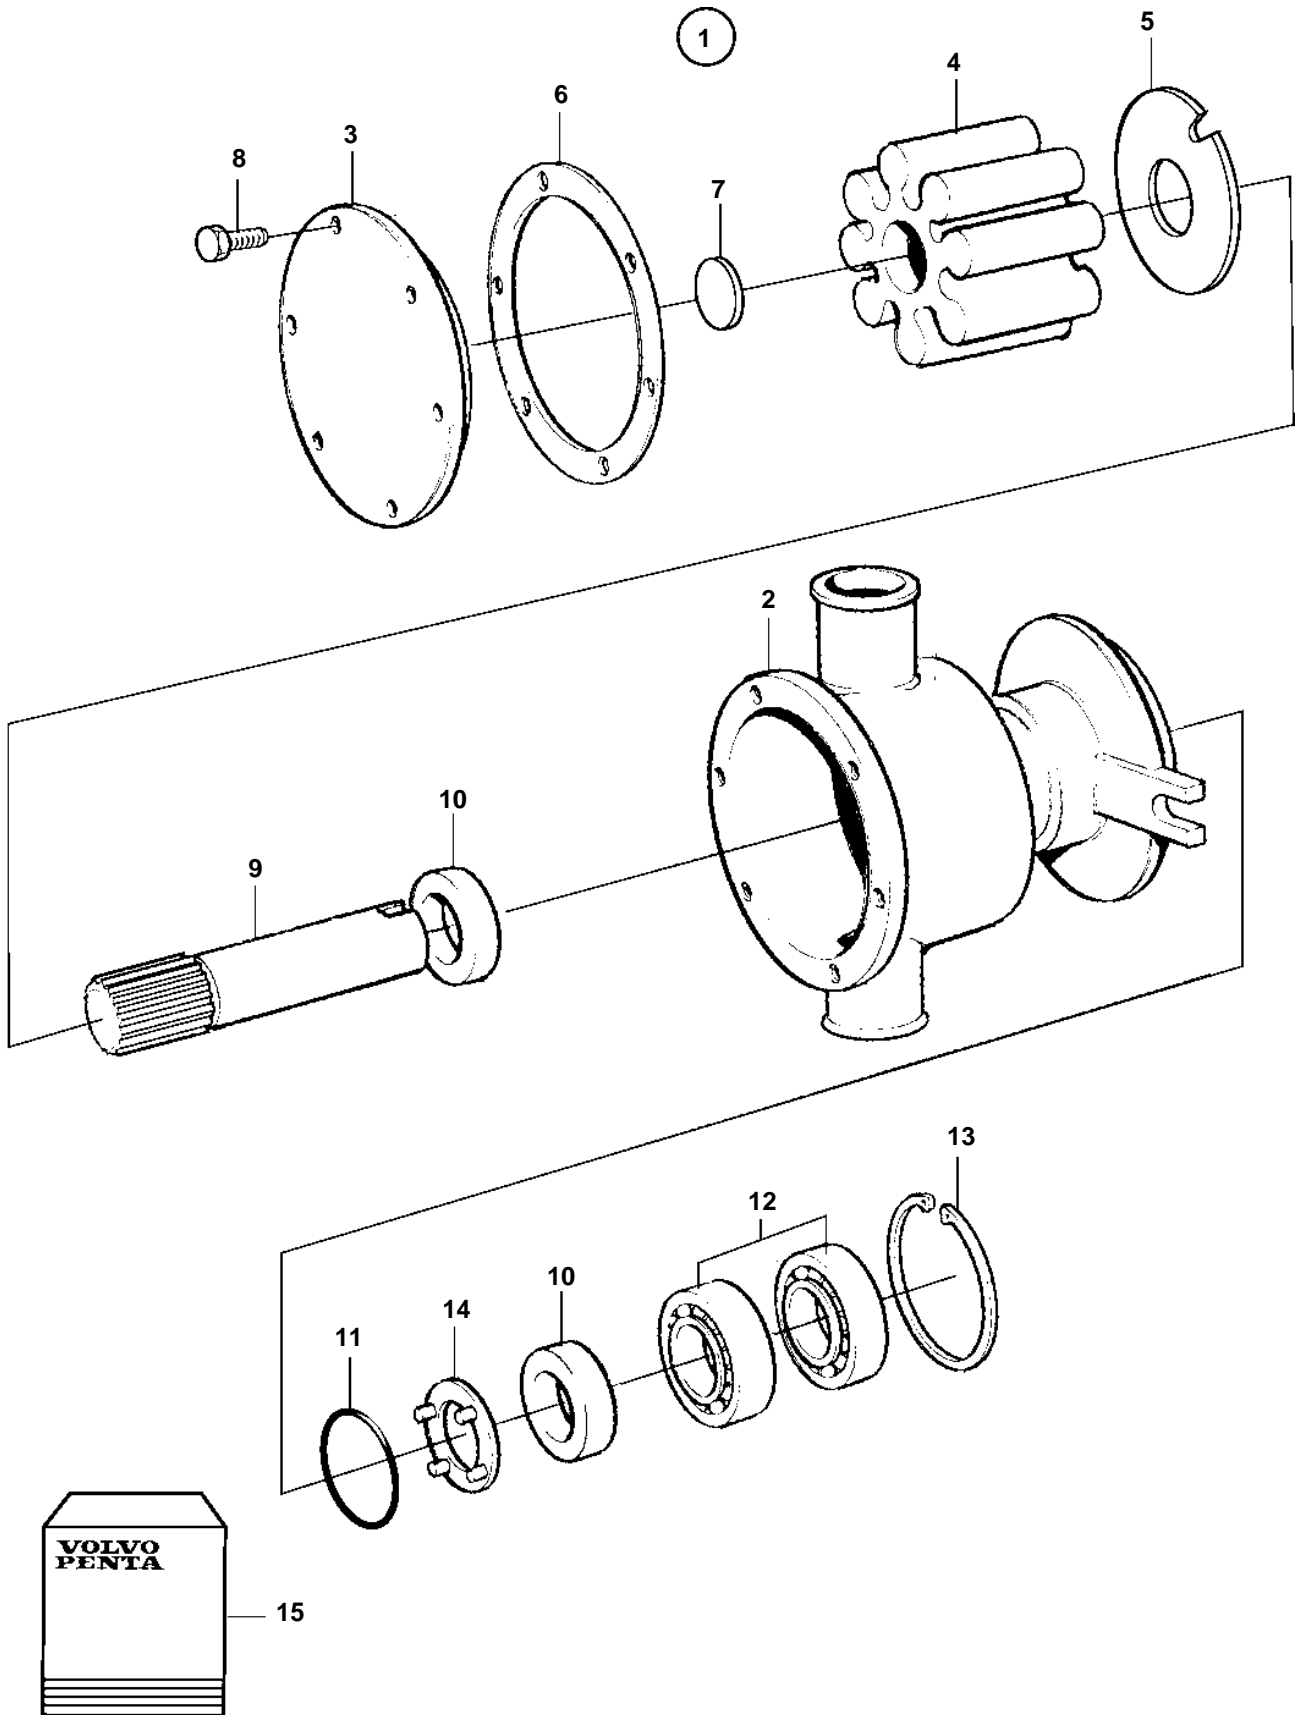

KAD32P-A, TAMD42WJ-A, KAMD43P-A, KAD43P-A, KAMD44P-A, KAD44P-A, KAMD44P-B, KAD44P-B, KAMD44P-C, KAD44P-C, KAMD300-A, KAD300-A

KAD32P-A, TAMD42WJ-A, KAMD43P-A, KAD43P-A, KAMD44P-A, KAD44P-A, KAMD44P-B, KAD44P-B, KAMD44P-C, KAD44P-C, KAMD300-A, KAD300-A

| REF | PART NO. | QTY | DESCRIPTION      | NOTES                     |
|-----|----------|-----|------------------|---------------------------|
| 1   | 3581558  | 1   | Sea water pump   | REPL BY 3583115           |
| 2   |          | 1   | · Housing        |                           |
| 3   | 3581617  | 1   | · Cover          | Included in overhaul kit. |
| 4   |          | 1   | · Impeller       | Included in impeller kit. |
| 6   | 3581618  | 1   | · O-ring         | Included in impeller kit. |
| 7   | 827019   | 1   | · Sealing washer | Included in impeller kit. |
| 8   | 841693   | 6   | · Screw          | Included in overhaul kit. |
| 9   |          | 1   | · Shaft          | Included in overhaul kit. |
| 10  | 827247   | 2   | · Sealing ring   | Included in overhaul kit. |
| 11  | 960166   | 1   | · O-ring         | Included in overhaul kit. |
| 12  | 11010    | 2   | · Ball bearing   | Included in overhaul kit. |
| 13  | 914523   | 1   | · Lock ring      | Included in overhaul kit. |
| 14  | 844580   | 1   | · Support washer |                           |
| 15  | 877373   | 1   | Overhaul kit     | SE GRUPP 99 (876088)      |
|     | 877061   | 1   | Impeller kit     | SEE GROUP 99              |