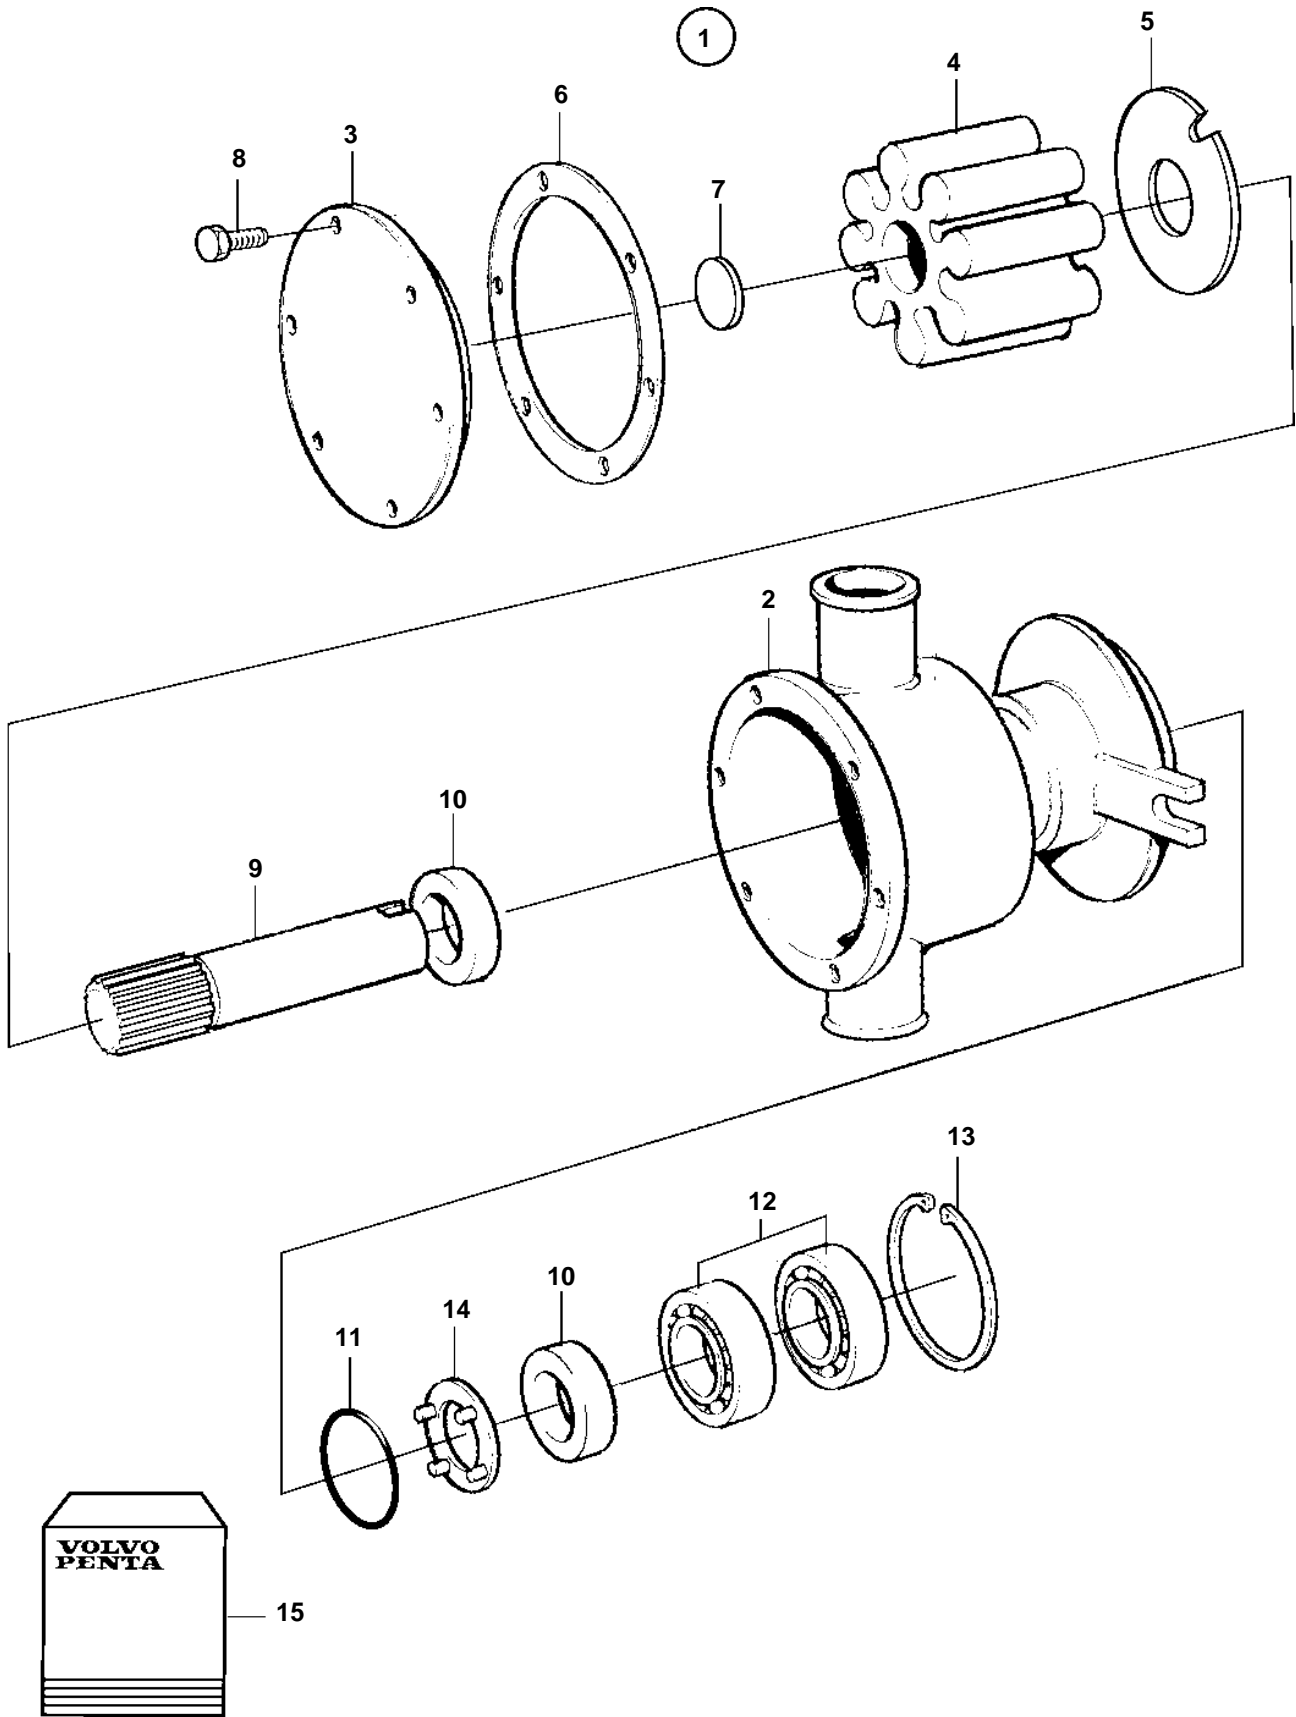

KAD32P-A, TAMD42WJ-A, KAMD43P-A, KAD43P-A, KAMD44P-A, KAD44P-A, KAMD44P-B, KAD44P-B, KAMD44P-C, KAD44P-C, KAMD300-A, KAD300-A

KAD32P-A, TAMD42WJ-A, KAMD43P-A, KAD43P-A, KAMD44P-A, KAD44P-A, KAMD44P-B, KAD44P-B, KAMD44P-C, KAD44P-C, KAMD300-A, KAD300-A

REF	PART NO.	QTY	DESCRIPTION	NOTES
1	3581558	1	Sea water pump	REPL BY 3583115
2		1	· Housing	
3	3581617	1	· Cover	Included in overhaul kit.
4		1	· Impeller	Included in impeller kit.
6	3581618	1	· O-ring	Included in impeller kit.
7	827019	1	· Sealing washer	Included in impeller kit.
8	841693	6	· Screw	Included in overhaul kit.
9		1	· Shaft	Included in overhaul kit.
10	827247	2	· Sealing ring	Included in overhaul kit.
11	960166	1	· O-ring	Included in overhaul kit.
12	11010	2	· Ball bearing	Included in overhaul kit.
13	914523	1	· Lock ring	Included in overhaul kit.
14	844580	1	· Support washer	
15	877373	1	Overhaul kit	SE GRUPP 99 (876088)
	877061	1	Impeller kit	SEE GROUP 99