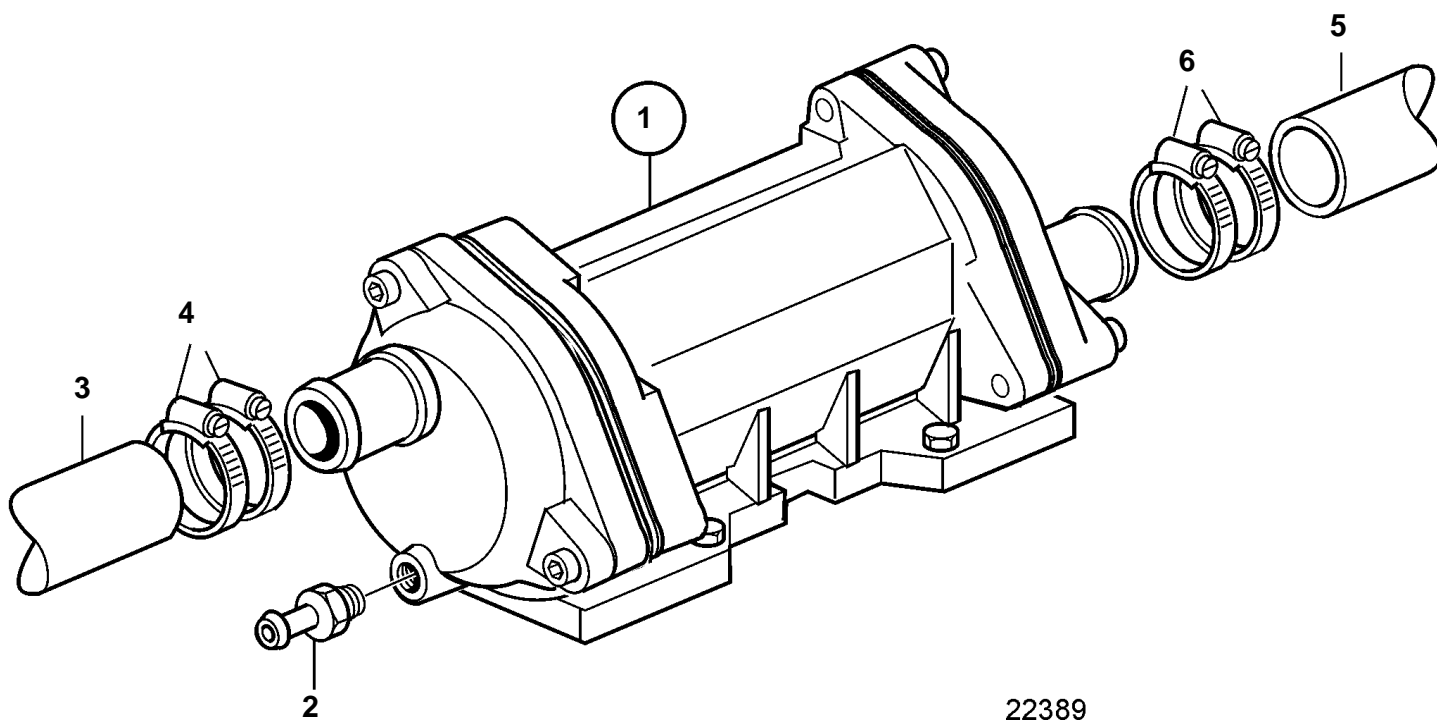

TAMD42WJ-A

TAMD42WJ-A

REF	PART NO.	QTY	DESCRIPTION	SEE SEC.	NOTES
1	861601	1	Oil cooler	2749	
2	860819	1	Nipple		
3	860404	1	Hose		After cooler-oil cooler.
4	943475	1	Hose clamp		
5	860997	1	Hose		Sea water pump-oil cooler.
6	943475	1	Hose clamp		