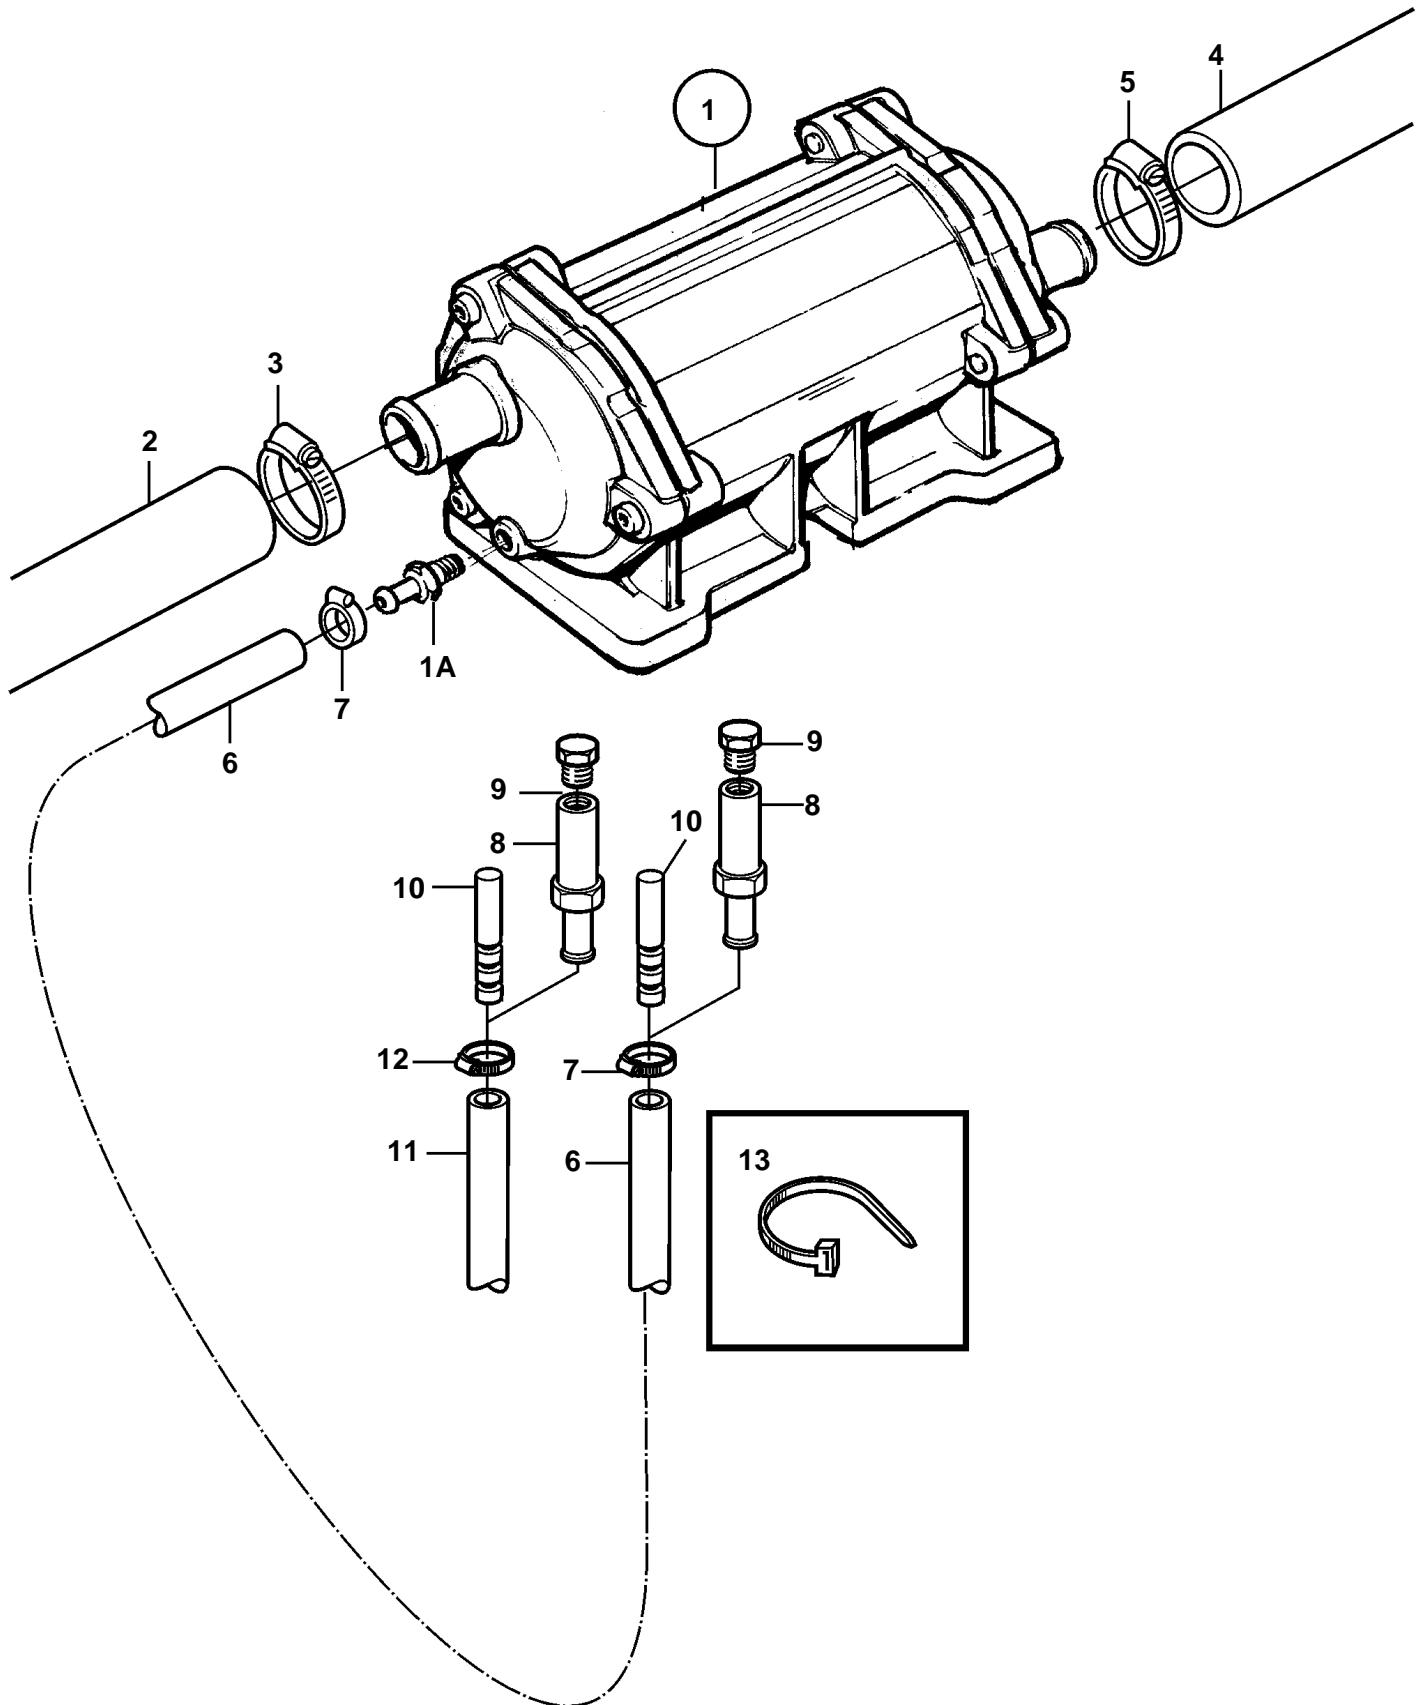

KAD32P-A

KAD32P-A

REF	PART NO.	QTY	DESCRIPTION	SEE SEC.	NOTES
1	861600	1	Oil cooler		
				2749	
1A	860819	2	Nipple		
2	860644	1	Hose		After cooler-oil cooler.
3	943475	1	Hose clamp		
4	861018	1	Hose		Sea water filter-oil cooler.
5	943475	1	Hose clamp		
6	952967	X	Rubber hose		L=900mm
7	943471	2	Hose clamp		
8	861309	2	Nipple		EARLY TYPE
9	479979	2	Plug		EARLY TYPE
10	3582636	2	Plug		LATE TYPE
11	952967	X	Rubber hose	3055	
12	943471	1	Hose clamp		
13	948616	X	Strip clamp		