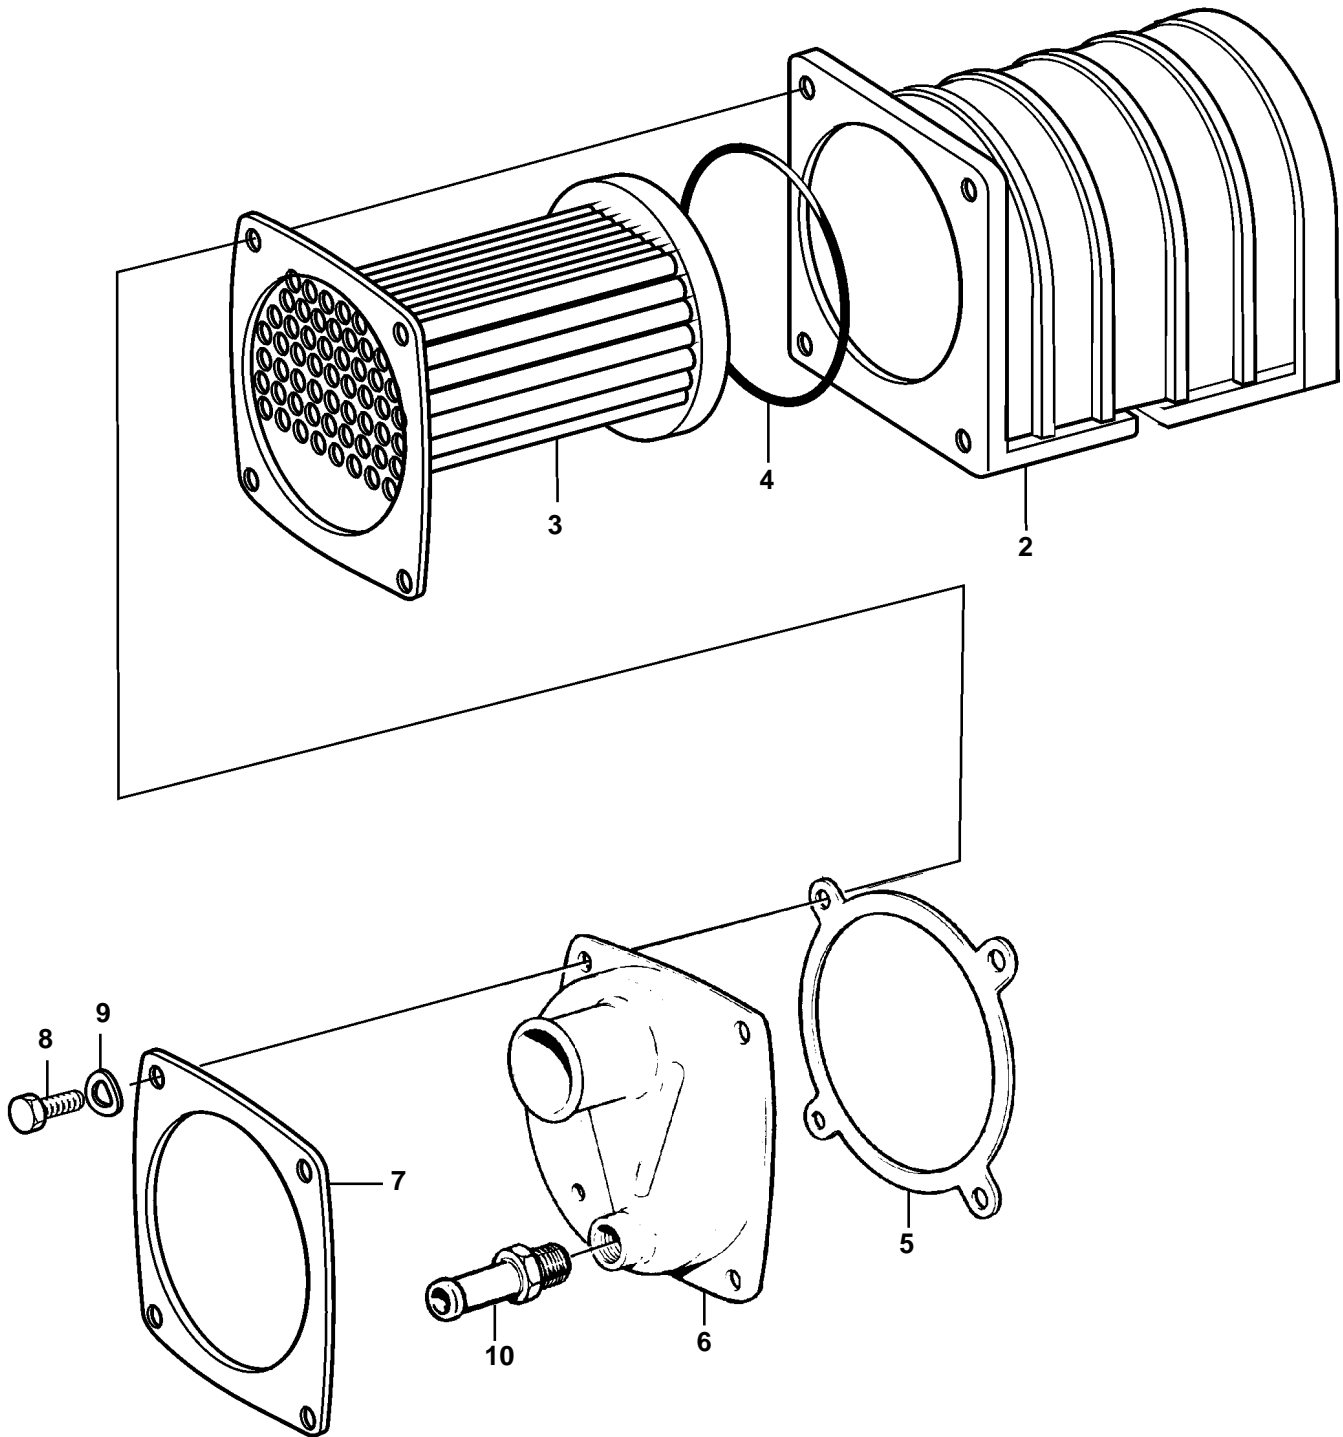

TAMD42WJ-A

1

TAMD42WJ-A

| REF | PART NO. | QTY | DESCRIPTION |
|-----|----------|-----|-----------------|
| 1 | 860635 | 1 | Oil cooler |
| 2 | | 1 | · Housing |
| 3 | 860636 | 1 | · Insert |
| 4 | 948981 | 1 | · O-ring |
| 5 | 842597 | 1 | · Gasket |
| 6 | 842602 | 1 | · Cover |
| 7 | 842596 | 1 | · Flange |
| 8 | 955297 | 4 | · Screw |
| 9 | 941907 | 4 | · Spring washer |
| 10 | 949918 | 1 | Drain cock |