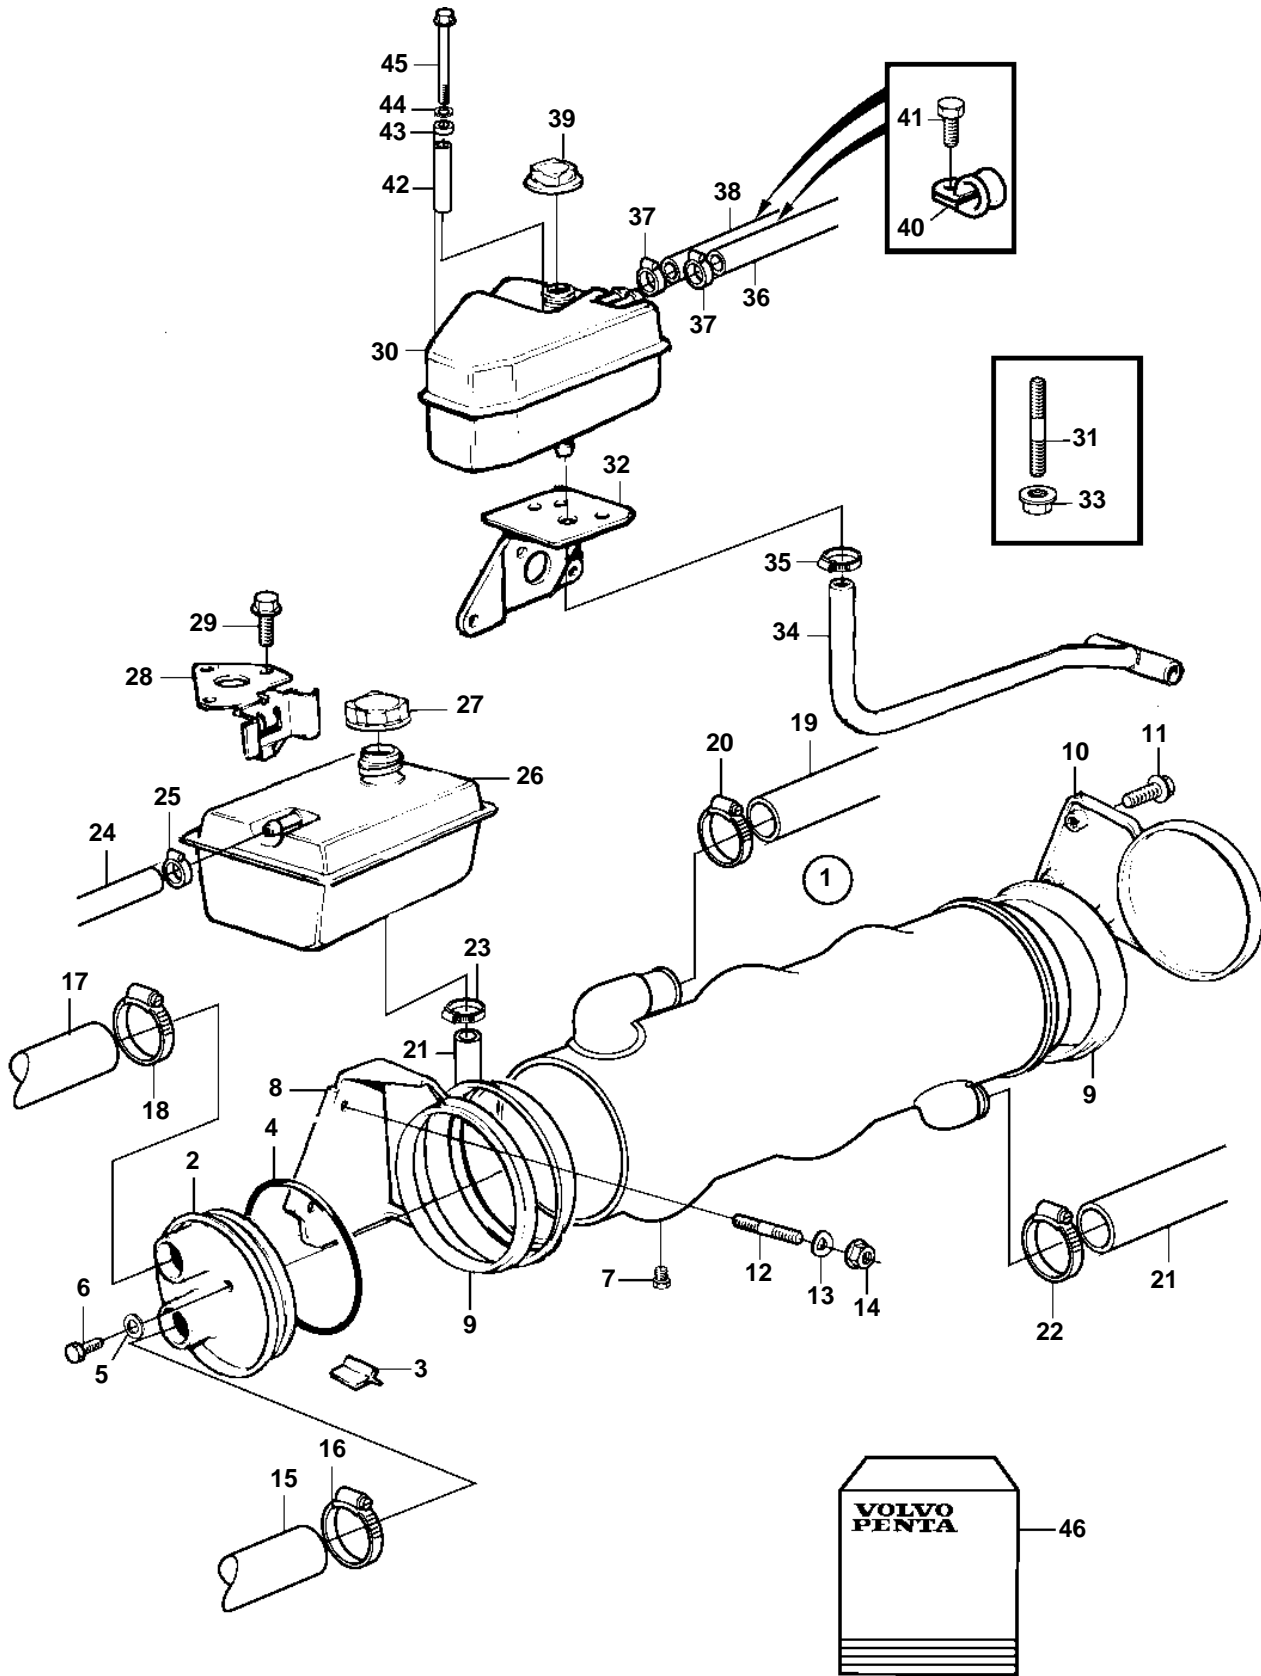

TAMD42WJ-A

## TAMD42WJ-A

REF	PART NO.	QTY	DESCRIPTION	SEE SEC.	NOTES
1	3586705	1	Heat exchanger		(861082)
2	861308	1	• Cover		
3	861027	3	• Plug		
4	925027	1	• O-ring		
5	964106	1	• Gasket		
6	963567	1	• Screw		
7	861551	1	• Plug		
8	3580719	1	Bracket		
9	838733	2	Support ring		
10	3580717	1	Bracket		
11	965185	3	Flange screw		
12	953003	1	Stud		L=130mm
	953007	1	Stud		L=150mm
13	941908	2	Spring washer		
14	971095	2	Nut		
15	860645	1	Hose		Heat exchanger-after cooler.
16	943475	1	Hose clamp		
17	860828	1	Hose		Heat exchanger-exhaust riser.
18	943475	1	Hose clamp		
19	861110	1	Hose		Thermostat housing-heat exchanger.
20	943477	1	Hose clamp		
21	861113	1	Hose		Heat exchanger-expansion tank-water pump.
22	943477	1	Hose clamp		
23	943474	1	Hose clamp		
24	942700	X	Hose		Expansion tank-Turbo.
25	945652	1	Hose clamp		
26	861105	1	Expansion tank		For earlier version of expansion tank.
27	1674083	1	Pressure cap		(1357775)
28	3582348	1	Bracket		(861108)
29	967949	3	Screw		(965175)
30	3580941	1	Expansion tank		For later version of expansion tank.
31	953003	1	Stud		
	953005	1	Stud		
	980835	1	Stud		
32	3581039	1	Bracket		
33	971095	3	Nut		
34	3581098	1	Hose		Heat exchanger-expansion tank-water pump.
35	943474	1	Hose clamp		
36	942700	X	Hose		L=660mm. Expansion tank-thermostat housing.
37	945652	2	Hose clamp		
38	942700	X	Hose		L=580mm. Expansion tank-Turbo.
39	1674083	1	Pressure cap		
40	967949	2	Screw		(965175)
41	952627	2	Clamp		
42	3581032	1	Spacer sleeve		
43	3285120	1	Rubber ring		
44	976944	1	Washer		(966674)
45	968999	1	Screw		
46	3581197	1	Conversion kit		
			Bulletin 51-14	51-14-EN	Conversion kits for for larger expansion tank 31/41/42-engines