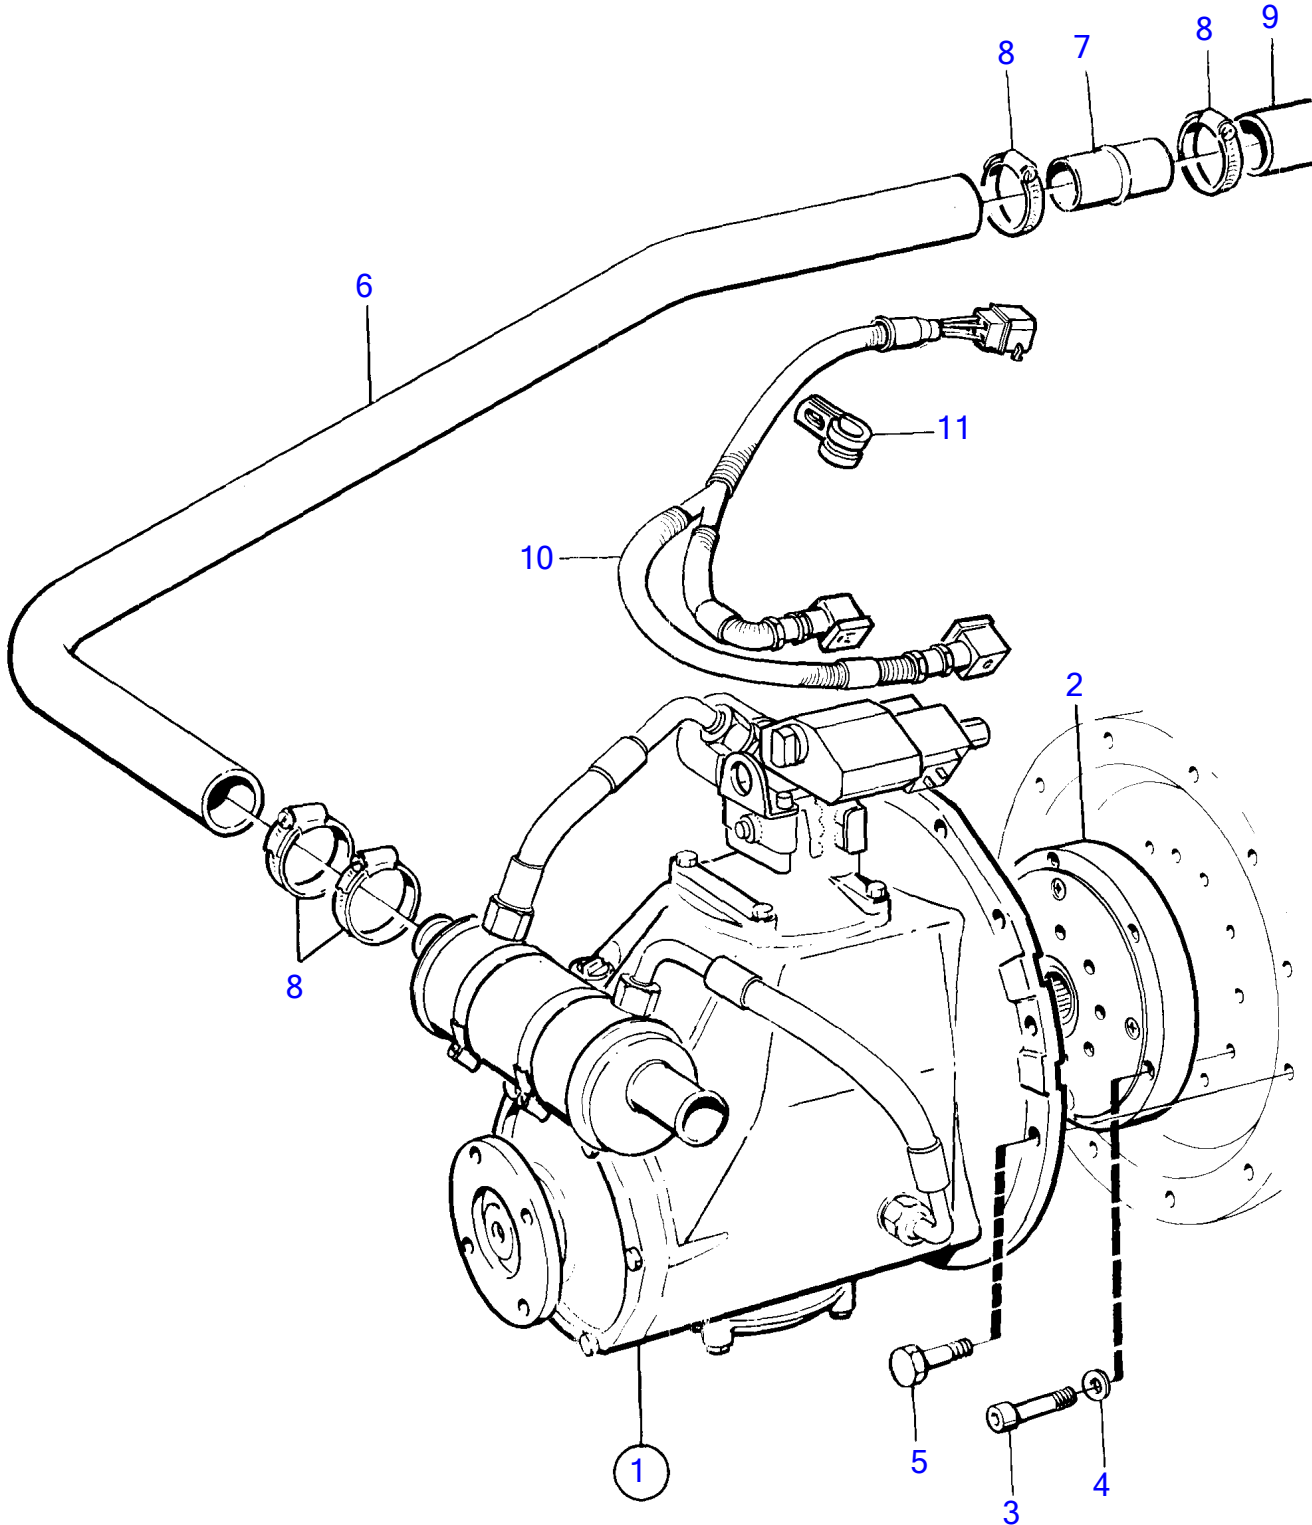

KAMD44P-A

KAMD44P-A

REF	PART NO.	QTY	DESCRIPTION	SEE SEC.	NOTES
1		1	Reversing gear		
			.	3369	
2	3582751	1	Oscillation damper		
3	959227	6	Hex. socket screw		
4	941907	6	Spring washer		
5	946752	9	Flange screw		
6	861739	1	Hose		
7	861090	1	Tube		
8	961669	4	Hose clamp		
9	861738	1	Hose		Reverse gear-sea water pump.
10	873827	1	Cable kit		
11	942810	1	Clamp		