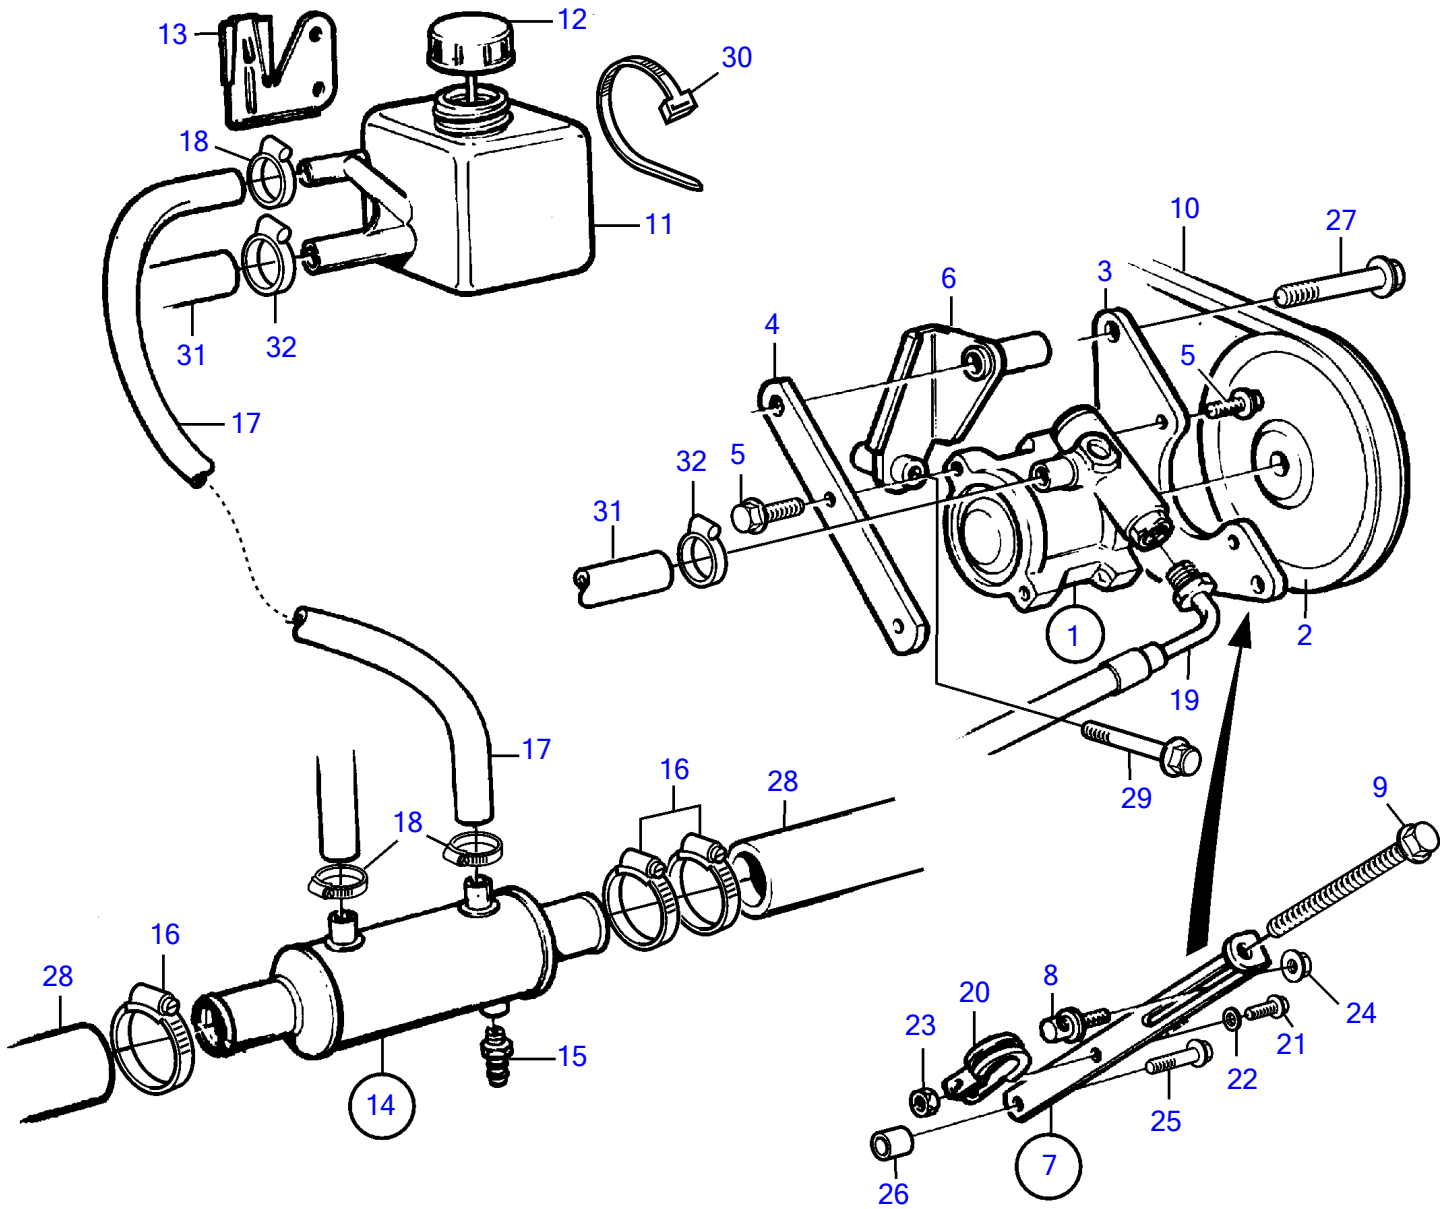

TAMD42WJ-A

15781

TAMD42WJ-A

REF	PART NO.	QTY	DESCRIPTION	NOTES
1	1359649	1	Power steering pump • parts not sold separately	
2	1378156	1	Pulley	
3	860682	1	Bracket	
4	860683	1	Bracket	
5		5	Screw	
6	861659	1	Bracket	(860681)
7	861664	1	Tensioning arm	(860693)
8	1336961	1	• Screw	For 1336962
	861666	1	• Flange screw	For 977820
9	1336962	1	• Adjusting screw	M6, early type
	977820	1	• Hexagon screw	M8, late type
10	973487	1	V-belt	
11	6819752	1	Reservoir	
12	1359625	1	• Cover	Early type
13	856768	1	Bracket	
14	858541	1	Oil cooler	
15	949918	1	• Shut-off cock	
16	961669	3	Hose clamp	
17		X	Hose	
18		3	Hose clamp	
19		1	Hose	
20	952640	1	Clamp	
21	946544	1	Flange screw	
22	955893	1	Washer	
23	949278	1	Flange lock nut	
24	945408	1	Flange nut	
25	965182	1	Flange screw	
26	191172	1	Washer	
27	947790	1	Flange screw	
28	861738	1	Hose	LP4967
29	946473	1	Flange screw	
30	948211	X	Cable tie	
31	941995	X	Hose	
32		2	Hose clamp	