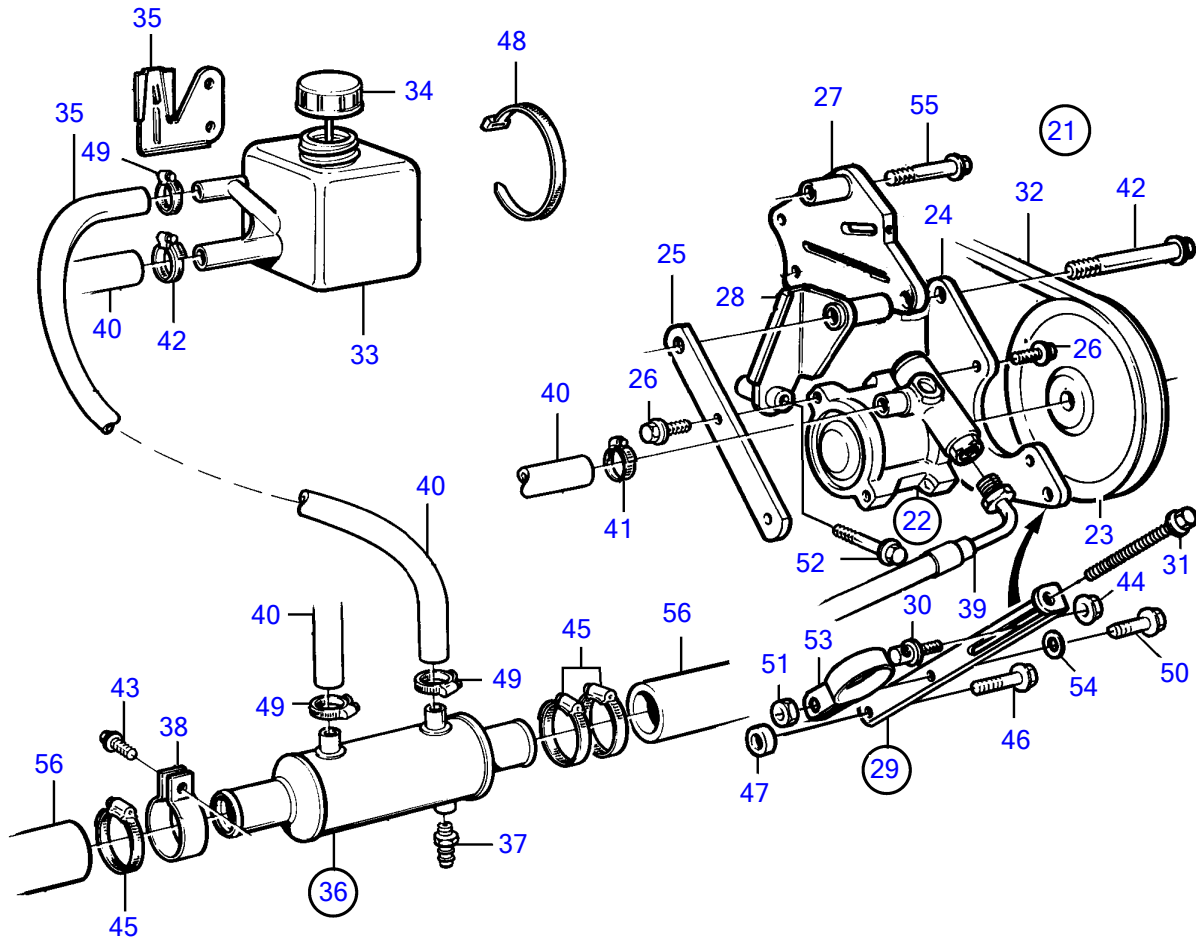

KAD32P-A, KAD43P-A, KAD44P-A, KAD44P-B, KAD44P-C,

KAD32P-A, KAD43P-A, KAD44P-A, KAD44P-B, KAD44P-C,

REF	PART NO.	QTY	DESCRIPTION	NOTES
1	872229	1	Power steering kit	
2	872215	1	• Steering cylinder	
3	872698	1	• • Nipple	
4	(872699)	1	• • Nipple	Obsolete part
5	955985	1	• • O-ring	
6	955982	1	• • O-ring	
7	(872700)	2	• • Bushing	Obsolete part
8	872490	1	• • Split pin	
9	872491	1	• • Split pin	
10	949791	2	• • Split pin	
11	977625	2	• Hexagon screw	
12	941908	2	• Spring washer	
13	965185	2	• Flange screw	(970950)
14	872103	2	• Pivot pin	
15	872104	2	• Lock washer	
16	872217	1	• Return hose	
17	872311	1	• Tab washer	
18	872369	1	• Tab washer	
19	872443	1	• Bracket	
20	(872697)	1	• Sealing ring kit, steering cylinder	Obsolete part
21	(3582640)	1	Power steering pump	For engines with a multi-v belt driven water pump., Obsolete part
22	1359649	1	• Power steering pump	
			• • parts not sold separately	
23	1378156	1	• Pulley	Early type
24	860682	1	• Bracket	Early type
25	860683	1	• Bracket	Early type
26	946440	5	• Flange screw	Early type
27	861560	1	• Bracket	Early type
28	861659	1	• Bracket	
29	861664	1	• Tensioning arm	
30	861666	1	• • Flange screw	
31	977820	1	• • Hexagon screw	
32	973487	1	• V-belt	
33	6819752	1	• Reservoir	(1359621)
34	1359625	1	• • Cover	Early type
35	856768	1	• Bracket	
36	858541	1	• Oil cooler	
37	949918	1	• • Shut-off cock	
38	860700	1	• Clamp	Early type
39	872232	1	• Pressure hose	
40	941995	X	• Hose	L=2,5m
41	961664	2	• Hose clamp	
42	947790	1	• Flange screw	
43	946671	1	• Flange screw	Early type
44	945408	1	• Flange nut	
45	961669	3	• Hose clamp	
46	965183	1	• Flange screw	Early type
	965182	1	• Flange screw	
47	191172	1	• Washer	
48	948211	X	• Cable tie	
49	961663	3	• Hose clamp	
50	946544	1	• Flange screw	
51	949278	1	• Flange lock nut	
52	946473	1	• Flange screw	
53	860696	1	• Clamp	
54	955893	1	Washer	
55		1	Screw	See group 21
56		1	Cooling hose	Sea water pump-oil cooler., Intake-oil cooler