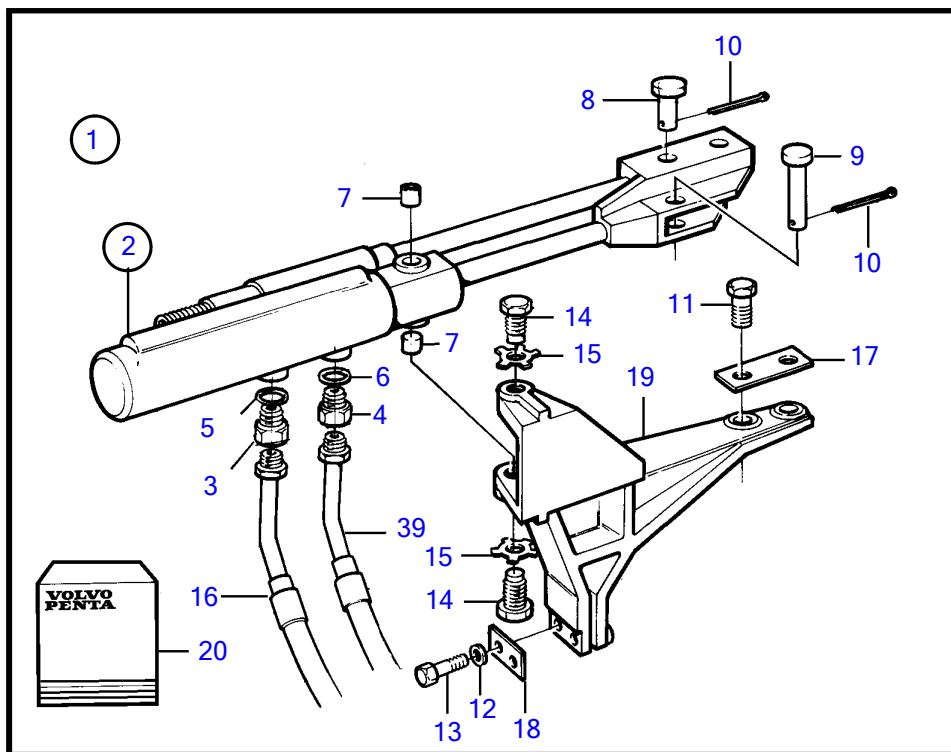

KAD32P-A, KAD43P-A, KAD44P-A, KAD44P-B, KAD44P-C,

KAD32P-A, KAD43P-A, KAD44P-A, KAD44P-B, KAD44P-C,

REF	PART NO.	QTY	DESCRIPTION	NOTES
1	872229	1	Power steering kit	
2	872215	1	• Steering cylinder	
3	872698	1	• • Nipple	
4	(872699)	1	• • Nipple	Obsolete part
5	955985	1	• • O-ring	
6	955982	1	• • O-ring	
7	(872700)	2	• • Bushing	Obsolete part
8	872490	1	• • Split pin	
9	872491	1	• • Split pin	
10	949791	2	• • Split pin	
11	977625	2	• Hexagon screw	
12	941908	2	• Spring washer	
13	965185	2	• Flange screw	(970950)
14	872103	2	• Pivot pin	
15	872104	2	• Lock washer	
16	872217	1	• Return hose	
17	872311	1	• Tab washer	
18	872369	1	• Tab washer	
19	872443	1	• Bracket	
20	(872697)	1	• Sealing ring kit, steering cylinder	Obsolete part
21	(3582640)	1	Power steering pump	For engines with a multi-v belt driven water pump., Obsolete part
22	1359649	1	• Power steering pump	
			• • parts not sold separately	
23	1378156	1	• Pulley	Early type
24	860682	1	• Bracket	Early type
25	860683	1	• Bracket	Early type
26	946440	5	• Flange screw	Early type
27	861560	1	• Bracket	Early type
28	861659	1	• Bracket	
29	861664	1	• Tensioning arm	
30	861666	1	• • Flange screw	
31	977820	1	• • Hexagon screw	
32	973487	1	• V-belt	
33	6819752	1	• Reservoir	(1359621)
34	1359625	1	• • Cover	Early type
35	856768	1	• Bracket	
36	858541	1	• Oil cooler	
37	949918	1	• • Shut-off cock	
38	860700	1	• Clamp	Early type
39	872232	1	• Pressure hose	
40	941995	X	• Hose	L=2,5m
41	961664	2	• Hose clamp	
42	947790	1	• Flange screw	
43	946671	1	• Flange screw	Early type
44	945408	1	• Flange nut	
45	961669	3	• Hose clamp	
46	965183	1	• Flange screw	Early type
	965182	1	• Flange screw	
47	191172	1	• Washer	
48	948211	X	• Cable tie	
49	961663	3	• Hose clamp	
50	946544	1	• Flange screw	
51	949278	1	• Flange lock nut	
52	946473	1	• Flange screw	
53	860696	1	• Clamp	
54	955893	1	Washer	
55		1	Screw	See group 21
56		1	Cooling hose	Sea water pump-oil cooler., Intake-oil cooler