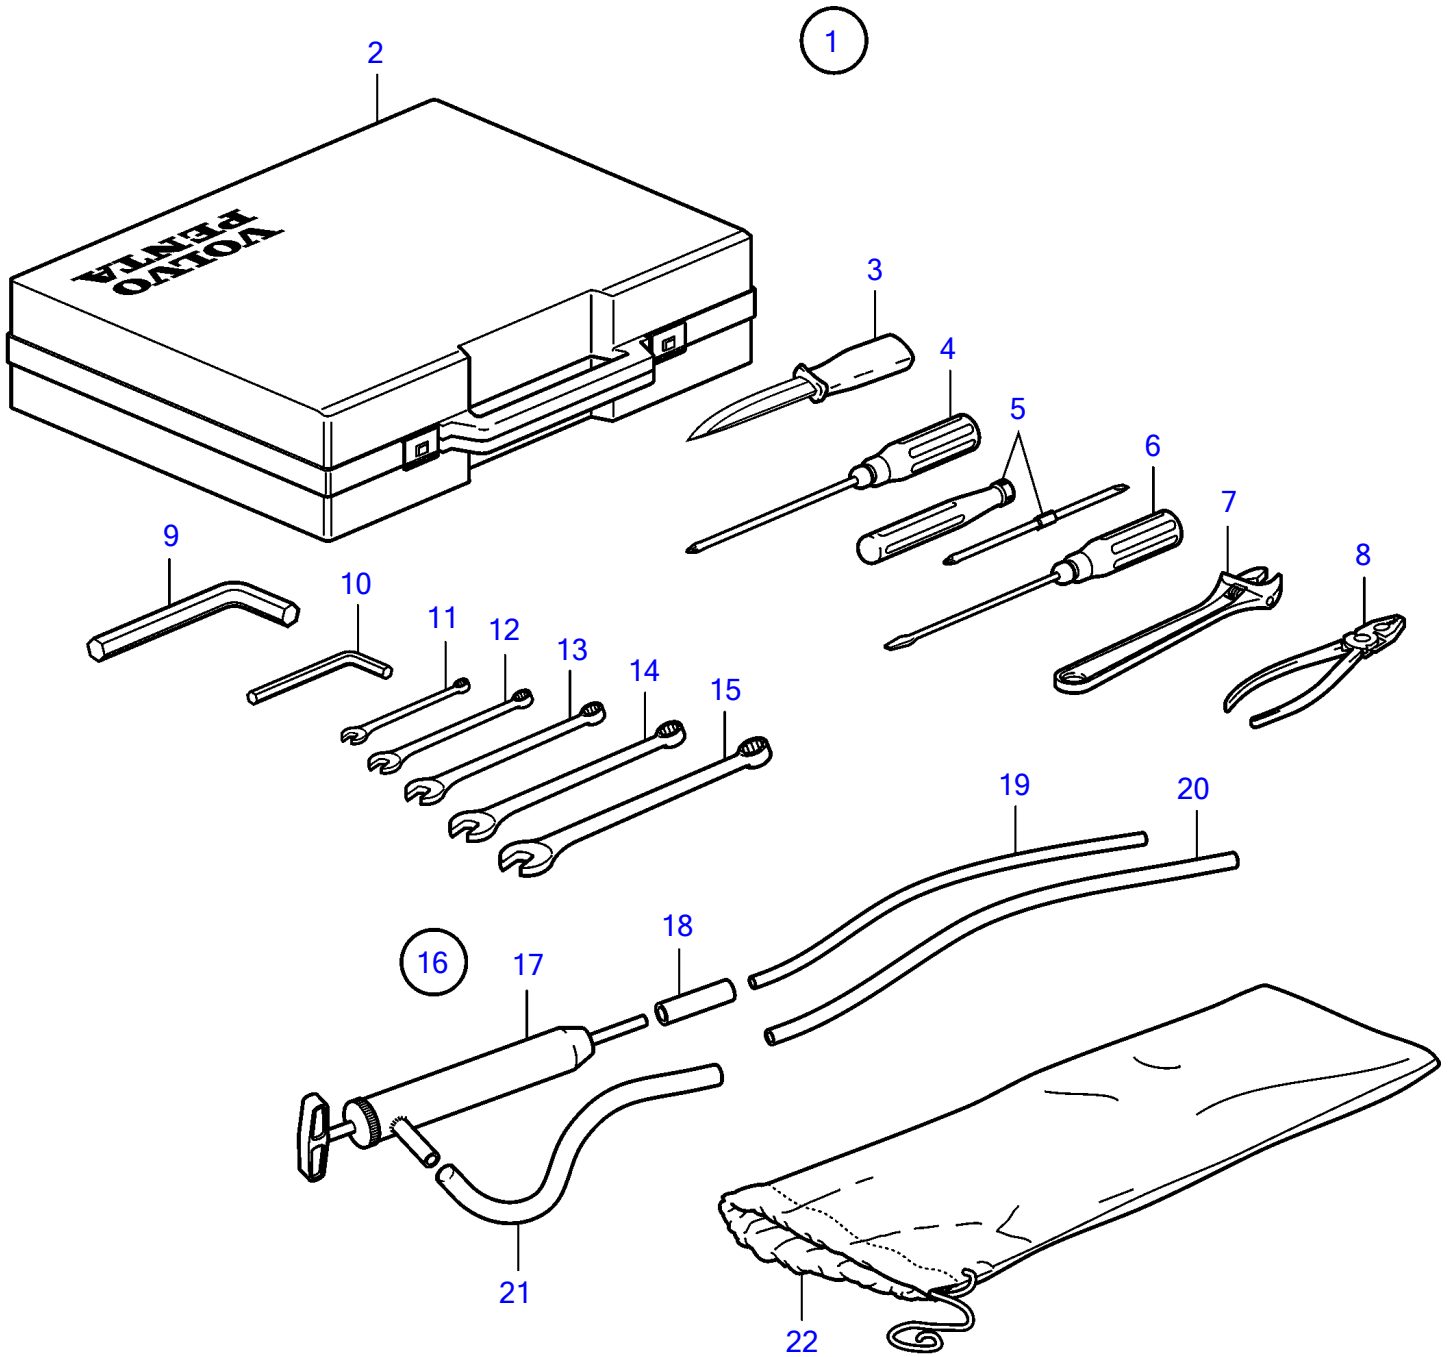

KAD32P, KAD32P-A, TAMD42WJ-A, KAD43P, KAD43P-A, KAMD43P, KAMD43P-A, KAD44P, KAD44P-A, KAD44P-B, KAD44P-C, KAMD44P, KAMD44P-A, KAMD44P-B, KAMD44P-C, KAD300, , KAMD300, KAMD300-A

9236

KAD32P, KAD32P-A, TAMD42WJ-A, KAD43P, KAD43P-A, KAMD43P, KAMD43P-A, KAD44P, KAD44P-A, KAD44P-B, KAD44P-C, KAMD44P, KAMD44P-A, KAMD44P-B, KAMD44P-C, KAD300, , KAMD300, KAMD300-A

REF	PART NO.	QTY	DESCRIPTION	NOTES
1	858282	1	Tool kit	
2	859370	1	• Tool bag	
3	(858280)	1	• Sheath knife	Obsolete part
4	(962183)	1	• Phillips screwdriver	Obsolete part
5	(963929)	1	• Combination screwdri	Obsolete part
6	804771	1	• Screwdriver	
7	755	1	• Adjustable wrench	
	3803911	1	• Alternator, exch, exch	
8	(858279)	1	• Combination pliers	Obsolete part
9	(914005)	1	• Allen wrench	Obsolete part
10	914002	1	• Allen wrench	
11	(858274)	1	• Tool	8mm, Obsolete part
12	(858275)	1	• Blocking key	10mm, Obsolete part
13	(858276)	1	• Blocking key	13mm, Obsolete part
14	(858277)	1	• Blocking key	17mm, Obsolete part
15	(858278)	1	• Blocking key	1/2", Obsolete part
16	875117	1	• Oil bilge pump	
17		1	• • Oil bilge pump	
18	(841046)	1	• • Rubber hose	Obsolete part
19	835964	1	• • Oil scavenging pipe	L=711mm
20	(841527)	1	• • Oil scavenging pipe	L=1000mm, Obsolete part
21	806282	1	• • Plastic hose	
22	844642	1	• • Tool bag	