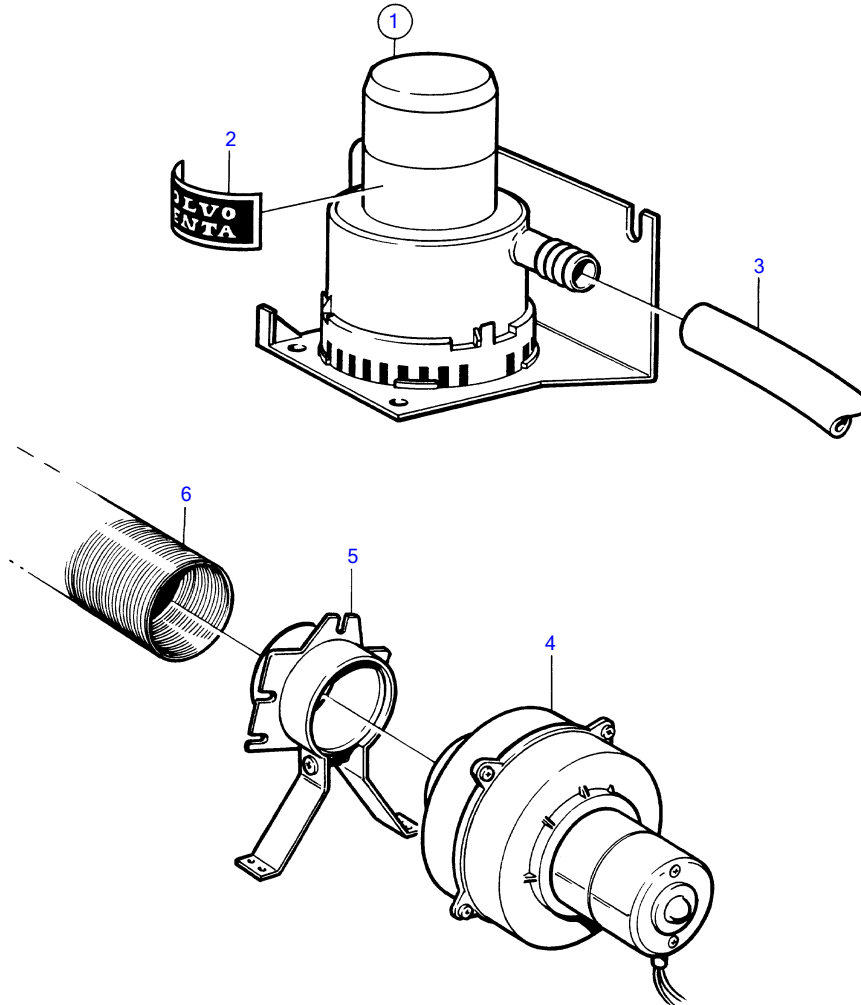

KAD32P, KAD32P-A, TAMD42WJ-A, KAD43P, KAD43P-A, KAMD43P, KAMD43P-A, KAD44P, KAD44P-A, KAD44P-B, KAD44P-C, KAMD44P, KAMD44P-A, KAMD44P-B, KAMD44P-C, KAD300, , KAMD300, KAMD300-A

9650

KAD32P, KAD32P-A, TAMD42WJ-A, KAD43P, KAD43P-A, KAMD43P, KAMD43P-A, KAD44P, KAD44P-A, KAD44P-B, KAD44P-C, KAMD44P, KAMD44P-A, KAMD44P-B, KAMD44P-C, KAD300, , KAMD300, KAMD300-A

REF	PART NO.	QTY	DESCRIPTION	NOTES
1	828763	1	Bilge pump	
2	(843141)	1	• Decal	Obsolete part
3	952969	X	Hose	
4	(828797)	1	Fan	Obsolete part
5	828798	1	Mounting kit	
6	9518554	1	Hose	L=5000mm