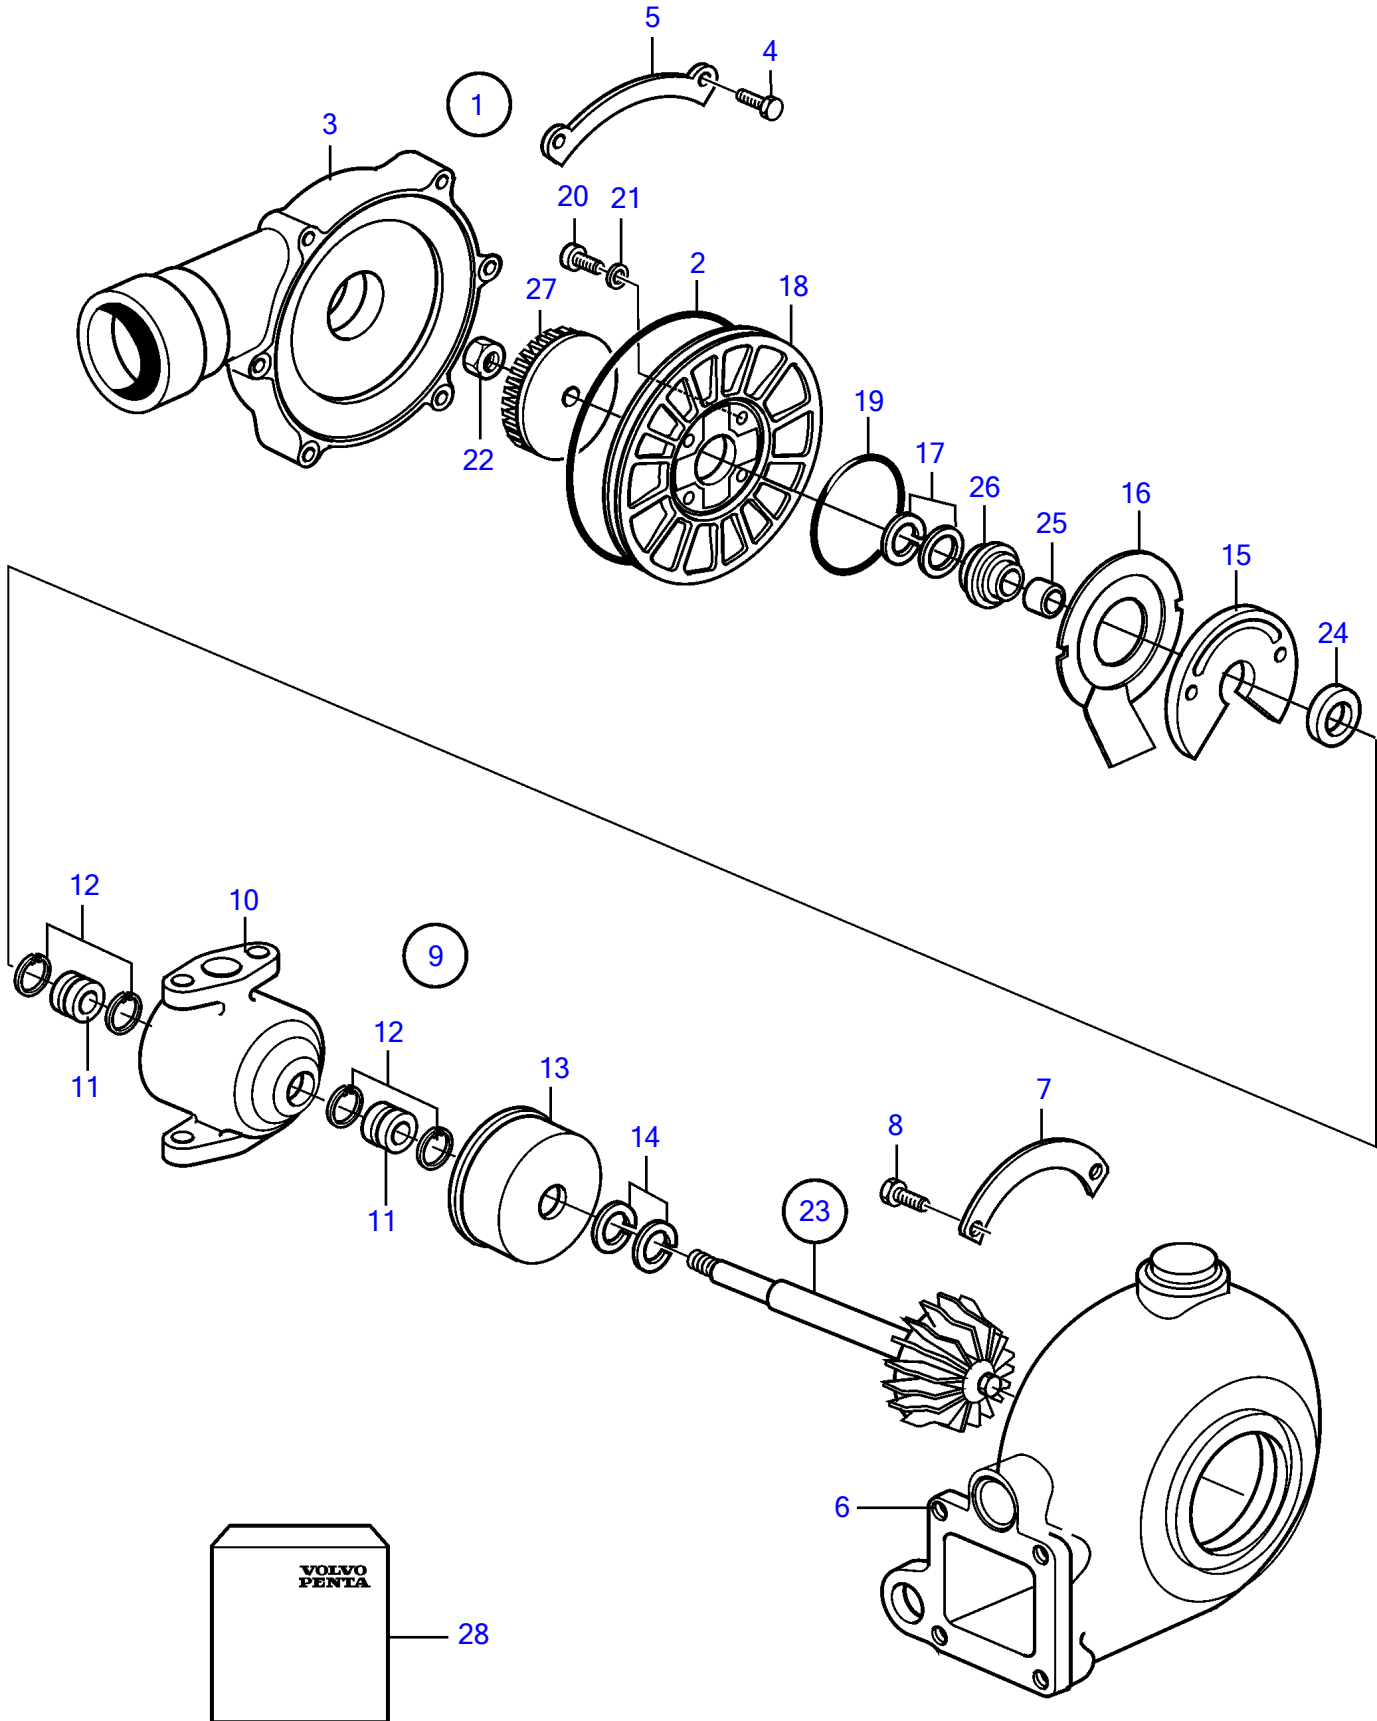

TAMD42WJ-A, KAD43P-A

TAMD42WJ-A, KAD43P-A

REF	PART NO.	QTY	DESCRIPTION	SEE SEC.	NOTES
1	3802070	1	Turbocharger		(861260)
			• Bulletin 44-46	44-46-EN	Upgrade Turbo for D41A amd D41B Engines
2	838567	1	• O-ring		
3		1	• Housing		
4	955270	8	• Hexagon screw		Included in repair kit, (858661)
5	(858662)	4	• Segment		Obsolete part
6		1	• Turbine housing		
7	(858664)	3	• Segment		Obsolete part
8	955293	6	• Hexagon screw		
9	(861506)	1	• Bearing housing		Obsolete part
10		1	• • Bearing housing		
11	(838562)	2	• • Bushing		Obsolete part
12	(845042)	4	• • Lock ring		Obsolete part
13	(858668)	1	• • Heat shield		Obsolete part
14		2	• • Piston ring		Included in repair kit
15	(838565)	1	• • Bearing		Obsolete part
16	(845047)	1	• • Oil deflector		Obsolete part
17		1	• • Piston ring		Included in repair kit
18		1	• • Cover		
19	(838426)	1	• • O-ring		Obsolete part
20		4	• • Screw		Included in repair kit
21		4	• • Washer		
22		1	• • Nut		Included in repair kit
23	(861503)	1	• • Shaft		Obsolete part
24	(844000)	1	• • • Thrust ring		Obsolete part
25	(845050)	1	• • • Sleeve		Obsolete part
26	(858675)	1	• • • Seal		Obsolete part
27	(861504)	1	• • • Compressor wheel		Obsolete part
28	3827366	1	• • • Overhaul kit		
	861501	1	Repair kit		See group 99