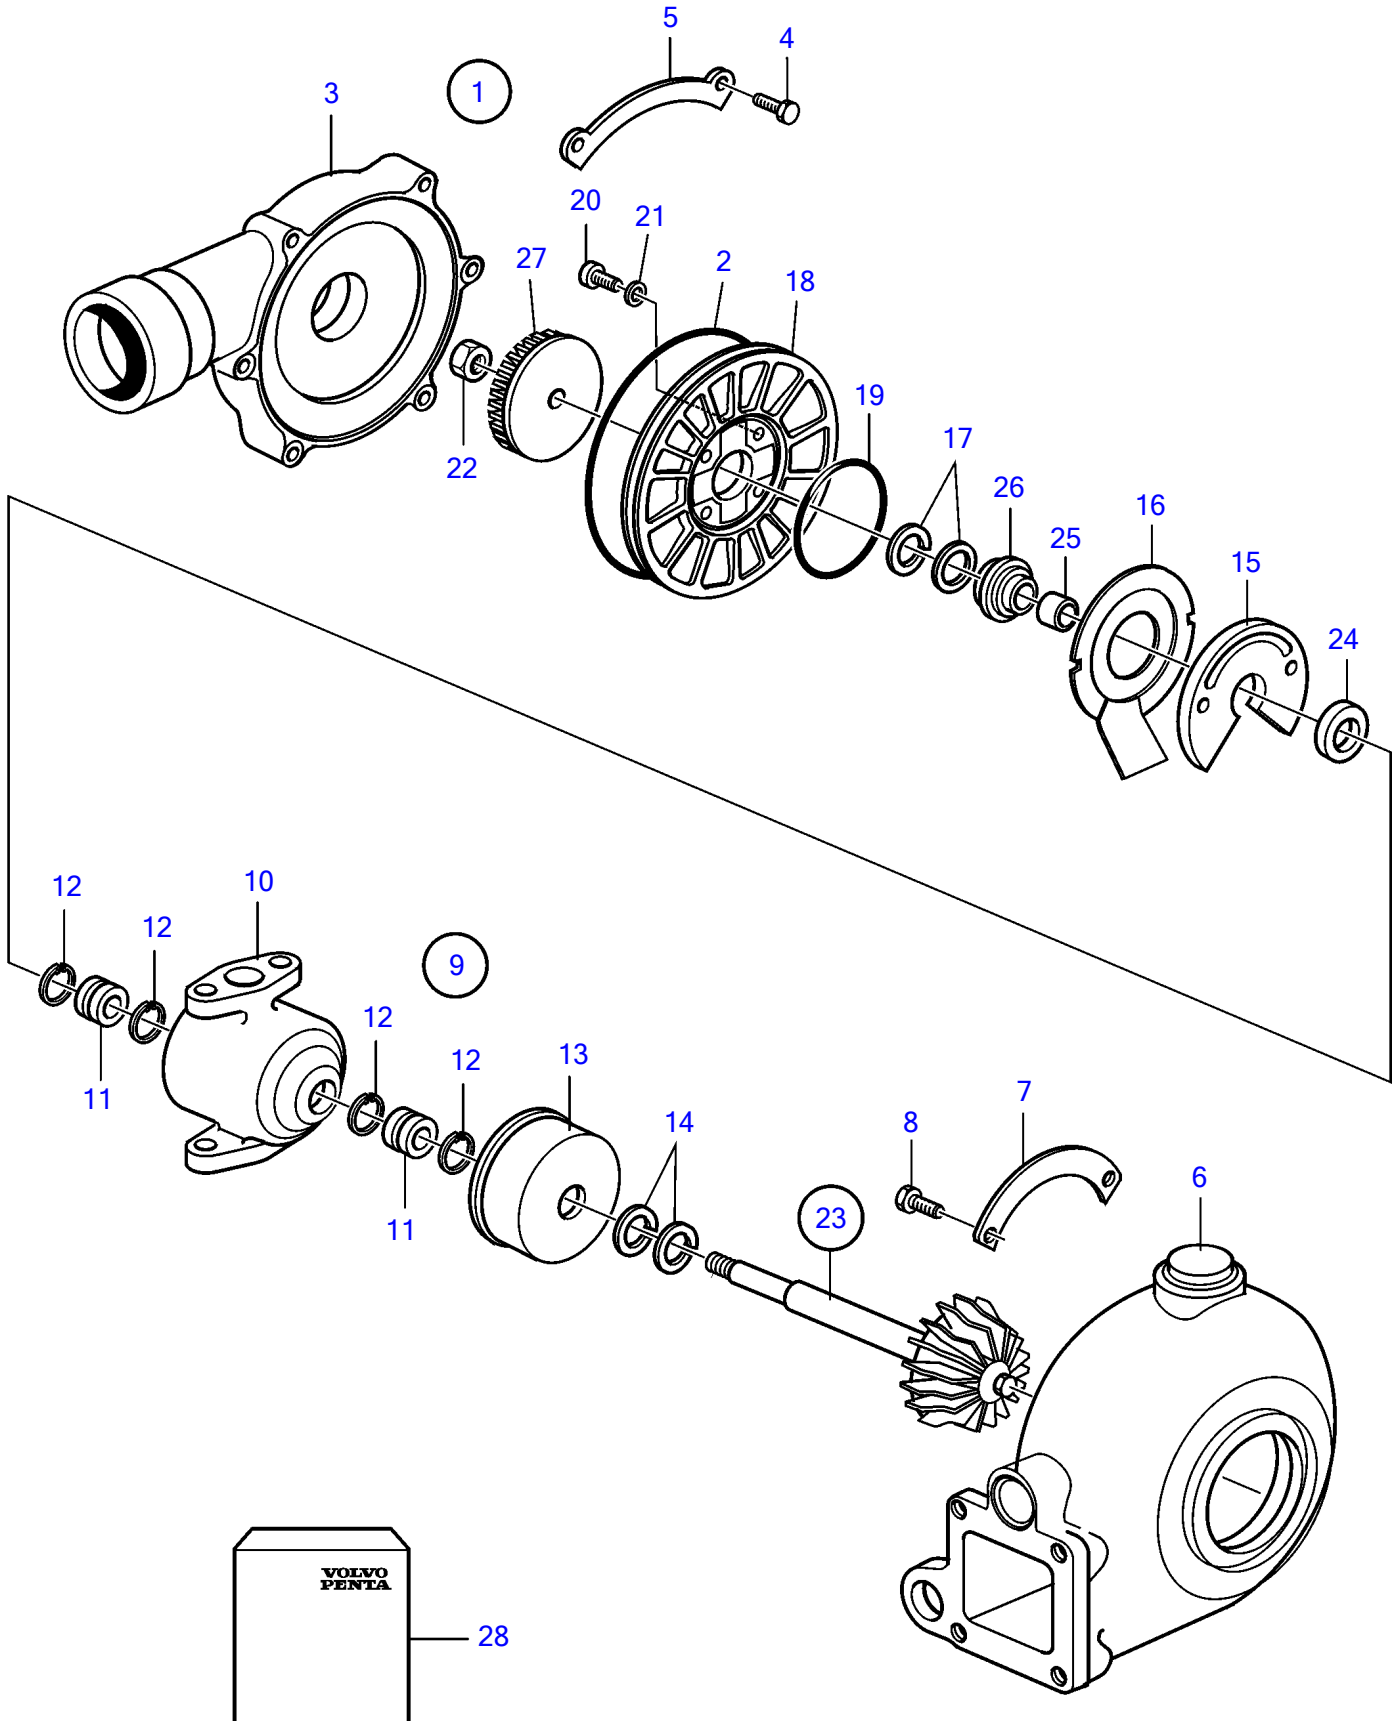

KAD32P-A

KAD32P-A

REF	PART NO.	QTY	DESCRIPTION	NOTES
1	3802082	1	Turbocharger	(3581528)
2	838567	1	• O-ring	Included in repair kit
3		1	• Housing	
4	955270	8	• Hexagon screw	Included in repair kit, (858661)
5	(858662)	4	• Segment	Obsolete part
6		1	• Turbine housing	
7	(858664)	3	• Segment	Obsolete part
8	955293	6	• Hexagon screw	
9	(858705)	1	• Bearing housing	Obsolete part
10		1	• • Bearing housing	
11	(838562)	2	• • Bushing	Obsolete part
12	(845042)	4	• • Lock ring	Obsolete part
13	(858668)	1	• • Heat shield	Obsolete part
14		2	• • Piston ring	Included in repair kit
15	(858710)	1	• • Thrust bearing	Obsolete part
16	(845047)	1	• • Oil deflector	Obsolete part
17		1	• • Piston ring	Included in repair kit
18		1	• • Cover	
19	(838426)	1	• • O-ring	Obsolete part
20	845829	4	• • Screw	
21	(838568)	4	• • Washer	Obsolete part
22		1	• • Nut	Included in repair kit
23	858707	1	• • Rotor	
24	(844000)	1	• • • Thrust ring	Obsolete part
25	(845050)	1	• • • Sleeve	Obsolete part
26	(858675)	1	• • • Seal	Obsolete part
27	(858708)	1	• • • Compressor wheel	Obsolete part
28	3827366	1	• • • Overhaul kit	
	861501	1	Repair kit	