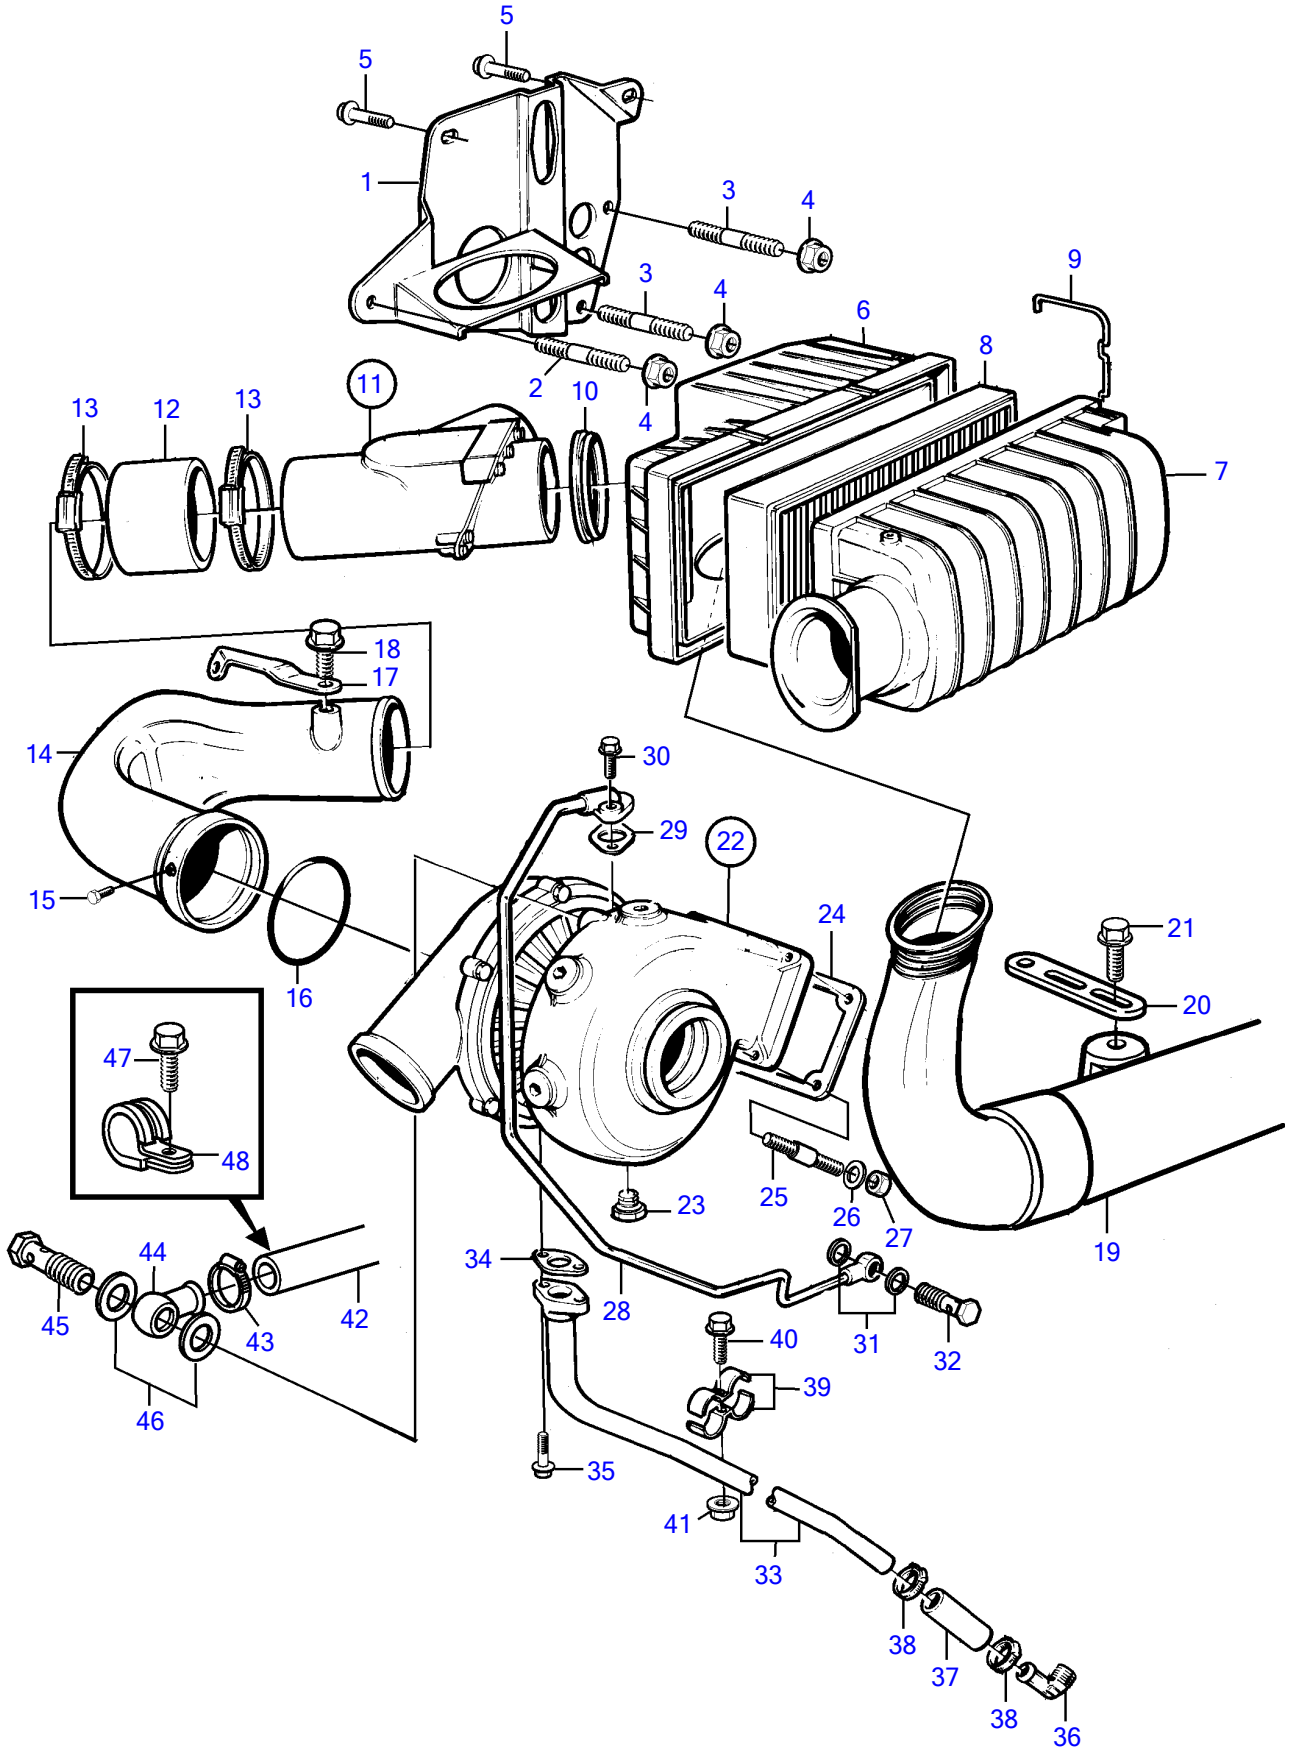

KAD43P-A, KAMD43P-A

KAD43P-A, KAMD43P-A

REF	PART NO.	QTY	DESCRIPTION	SEE SEC.	NOTES
1	860397	1	Bracket		
2	953005	1	Stud		L=140mm
3	953002	2	Stud		L=125mm
4	971095	3	Flange nut		
5	946544	2	Flange screw		
6	877416	1	Air cleaner		(861435)
7	860798	1	• Cardboard tube		
8	876185	1	• Air filter insert		
9	860799	1	• Clip		
10	860504	1	Sealing ring		
11	3581019	1	Check valve		
12	861092	1	Hose		
13	872531	2	Hose clamp		
14	860401	1	Pipe		
15	941792	2	Hex. socket screw		
16	976044	1	O-ring		
17	860709	1	Bracket		
18	946934	1	Flange screw		
19	3581323	1	Muffler		Air filter-compressor.
20	965543	1	Bracket		
21	946025	1	Flange screw		
22	3802070	1	Turbocharger		
			• Bulletin 44-46	44-46-EN	Upgrade Turbo for D41A amd D41B Engines
22			• parts not sold separately		
			• parts not sold separately		
23	861551	1	Plug		
24	3582676	1	Gasket kit		(859111)
25	479972	4	Stud		
26	955895	4	Washer		
27	940183	4	Hexagon nut		
28	838869	1	Oil pressure pipe		
29	420641	1	Gasket		
30	945444	1	Flange screw		L=25mm
	946671	1	Flange screw		L=30mm
31	969011	2	Gasket		
32	25167	1	Hollow screw		
33	838820	1	Oil return pipe		
34	860105	1	Gasket		
35	945444	2	Flange screw		
36	983105	1	Hose nipple		(843879)
37	466328	1	Rubber hose		
38	943474	2	Hose clamp		
39	820851	2	Clamp		
40	946544	1	Flange screw		
41	945407	1	Flange nut		
42	942700	X	Hose		Expansion tank-Turbo., L=760mm
43	945652	2	Hose clamp		
44	858750	1	Banjo nipple		
45	969299	1	Hollow screw		
46	11994	2	Gasket		
47	967949	1	Flange screw		
48	952627	1	Clamp		