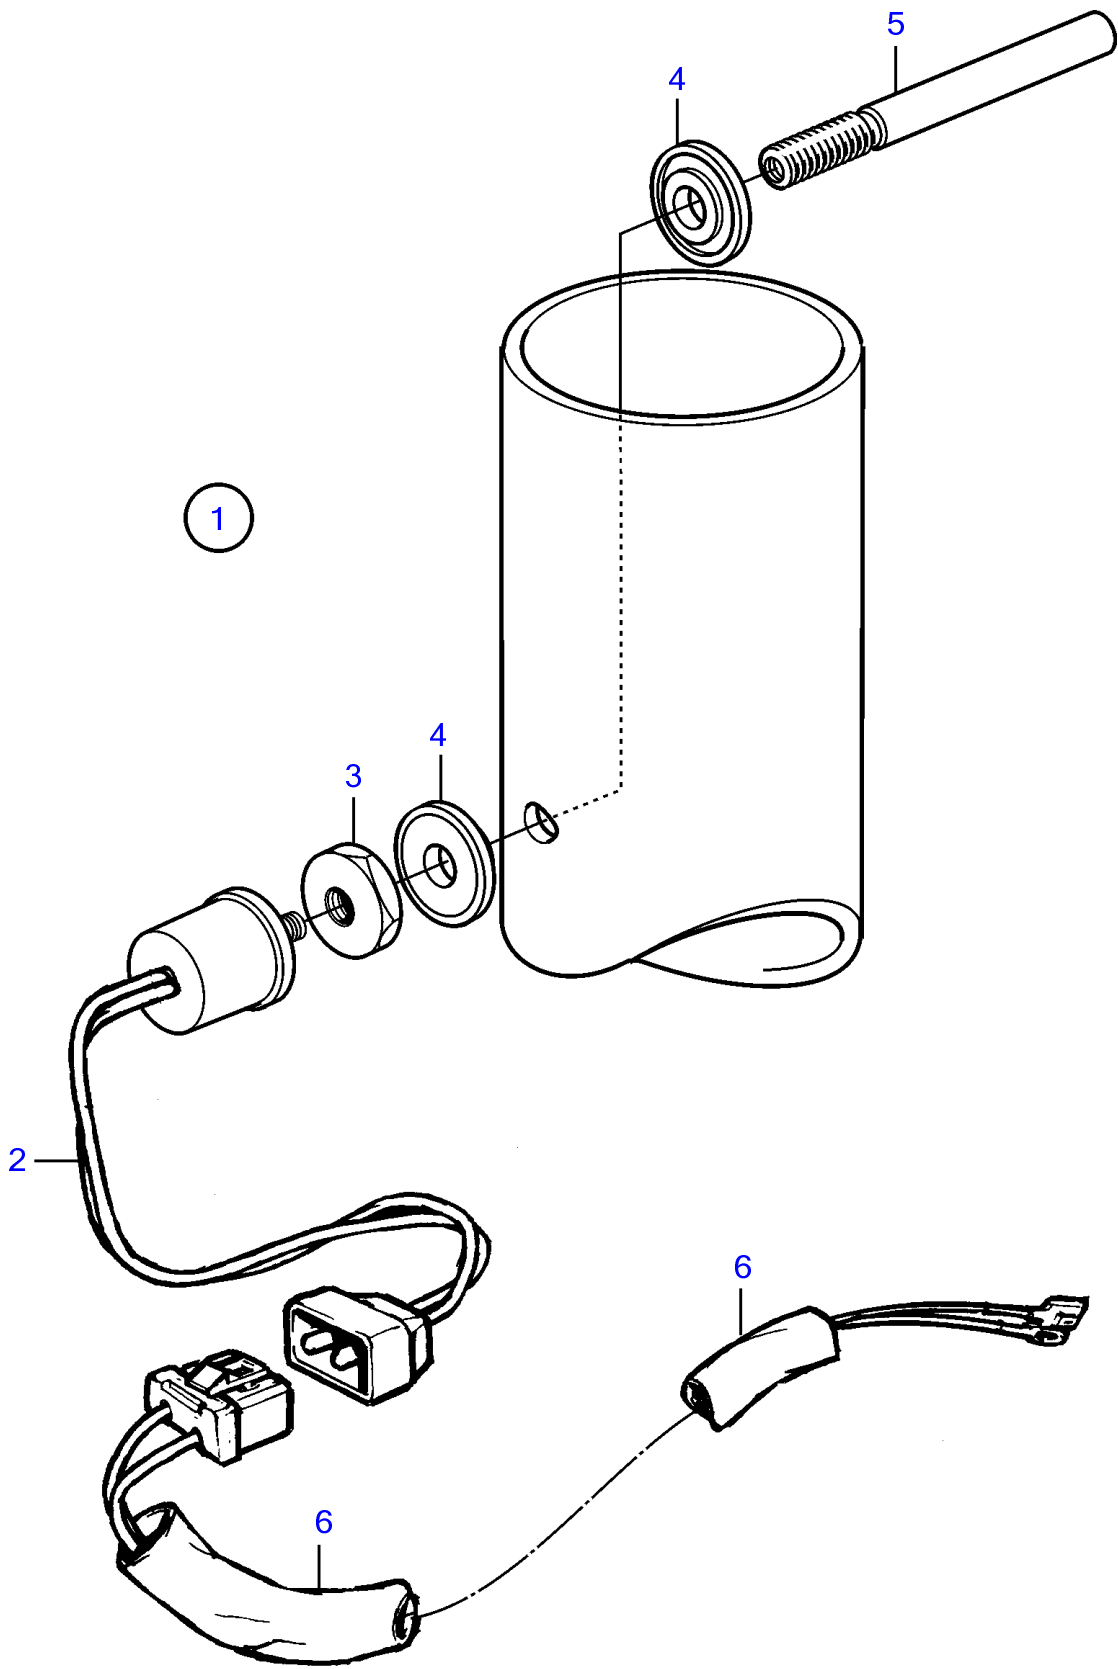

KAD32P, KAD32P-A, TAMD42WJ-A, KAD43P, KAD43P-A, KAMD43P, KAMD43P-A, KAD44P, KAD44P-A, KAD44P-B, KAD44P-C, KAMD44P, KAMD44P-A, KAMD44P-B, KAMD44P-C, KAD300, , KAMD300, KAMD300-A

KAD32P, KAD32P-A, TAMD42WJ-A, KAD43P, KAD43P-A, KAMD43P, KAMD43P-A, KAD44P, KAD44P-A, KAD44P-B, KAD44P-C, KAMD44P, KAMD44P-A, KAMD44P-B, KAMD44P-C, KAD300, , KAMD300, KAMD300-A

REF	PART NO.	QTY	DESCRIPTION	SEE SEC.	NOTES
1	(875000)	1	Thermo monitor		For engines with reverse gear., Obsolete part 80°C
2	828761	1	• Thermo monitor		
3	828750	1	• Nut		
4	828776	2	• Washer		
5	828817	1	• Sensor		
6	973122	2	• Cable terminal	1963	
	949597	2	• Housing	1963	