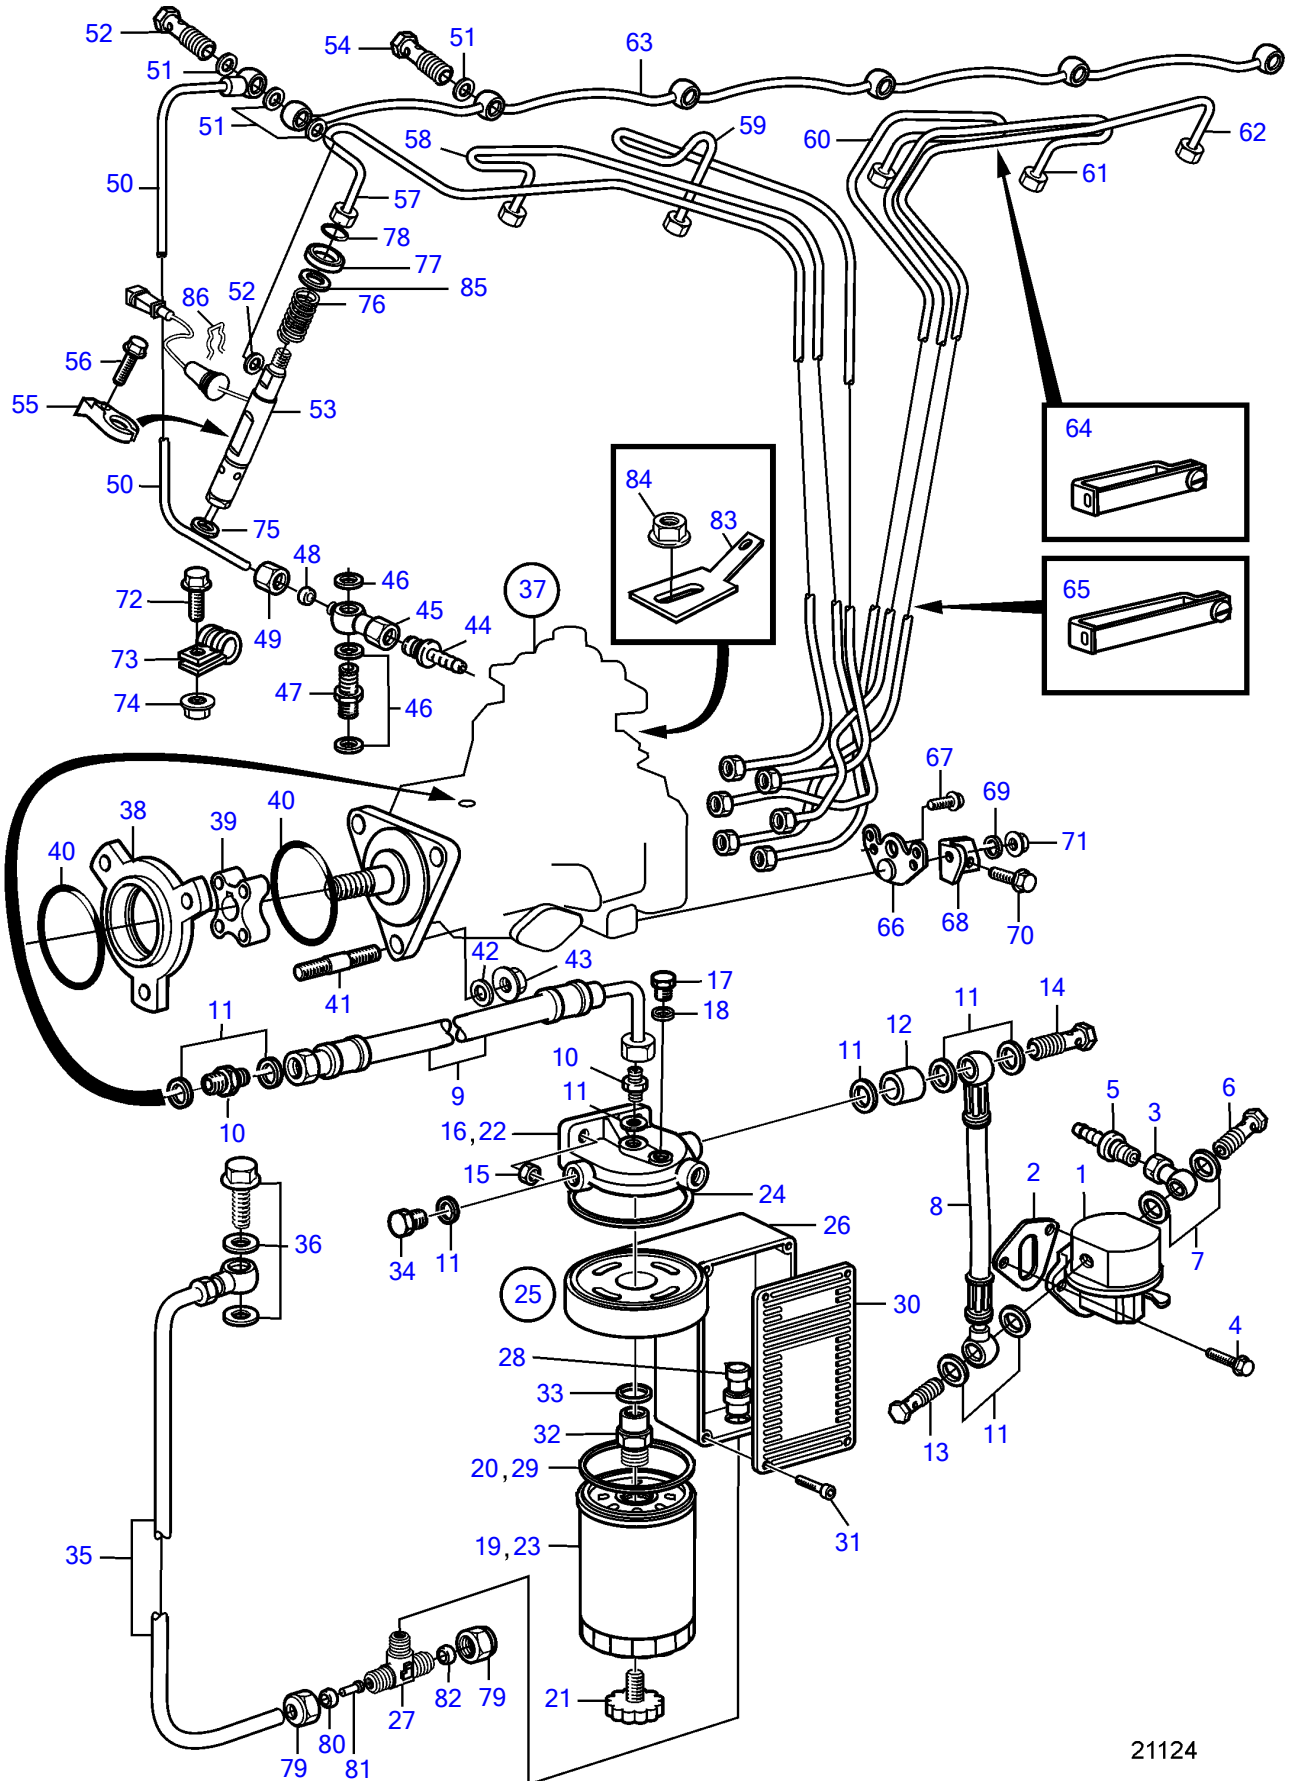

, KAMD300-A

21124

, KAMD300-A

REF	PART NO.	QTY	DESCRIPTION	SEE SEC.	NOTES
1	3582310	1	Feed pump		
2	3501530	1	Gasket		
3	861079	1	Banjo nipple		
4	946173	1	Flange screw		L=20mm
	946470	1	Flange screw		L=35mm
5	3825000	1	Hose nipple		(834781)
6	969299	1	Hollow screw		
7	11994	2	Gasket		
8	3582708	1	Fuel hose		
9	3582707	1	Fuel hose		
10	190132	2	Nipple		
11	11994	8	Gasket		
12	(3581717)	1	Spacer sleeve		Obsolete part
13	969299	1	Hollow screw		
14	947975	1	Hollow screw		
15	971095	2	Flange nut		
16	3581542	1	Fuel filter		Repl by 3588380
17	843956	1	• Plug		
18	25534	1	• Gasket		
19	860874	1	• Fuel filter		Repl by 3588378
20	3582285	1	• • Sealing ring		
21	838594	1	• • Screw		
22	3588380	1	Fuel filter		
			•		
			•	7765	
23	3588378	1	• Fuel filter		Repl by 3840335
	3840335	1	• Fuel filter		
24	6638088	1	• • Gasket		
25	3817825	1	Control unit		Repl by 3819875
	3819875	1	Control unit		
			• Bulletin P-28-4-10	P-28-4-10-EN	ECU and Software Related Changes
			• Bulletin p-28-4-16	p-28-4-16-EN	New Order Routine for Electronic Control Units for EDC1
26	3818190	1	• Control unit		
27	946082	1	• T-nipple		
28	881708	1	• Pressure sensor		
29	3582285	1	• Sealing ring		
30		1	• Lock		
31	969456	4	• 6 point socket screw		
32	3835801	1	Nipple		
33	955904	1	Washer		
34	960629	1	Plug		
35	3581375	1	Air hose		
36		1	Connector	2974	
37	3583207	1	Injection pump		
			• parts not sold separately		
38	3581393	1	Spacer flange		
39	859601	1	Hub		
40	968971	2	O-ring		
41	953053	3	Stud		
42	191172	3	Washer		
43	945408	3	Flange nut		
		1	Hexagon nut		
44	3825000	1	Hose nipple		(834781)
45	861080	1	Banjo nipple		
46	11994	3	Gasket		
47		1	Nipple		Included in fuel injection pump.
48	956966	1	Ferrule		
49	956980	1	Fitting nut		
50	861723	1	Return line		
51	11991	13	Gasket		
52	990036	1	Hollow screw		(3580939)
53	3583073	5	Injector		
	3803540	5	Injector, exch		