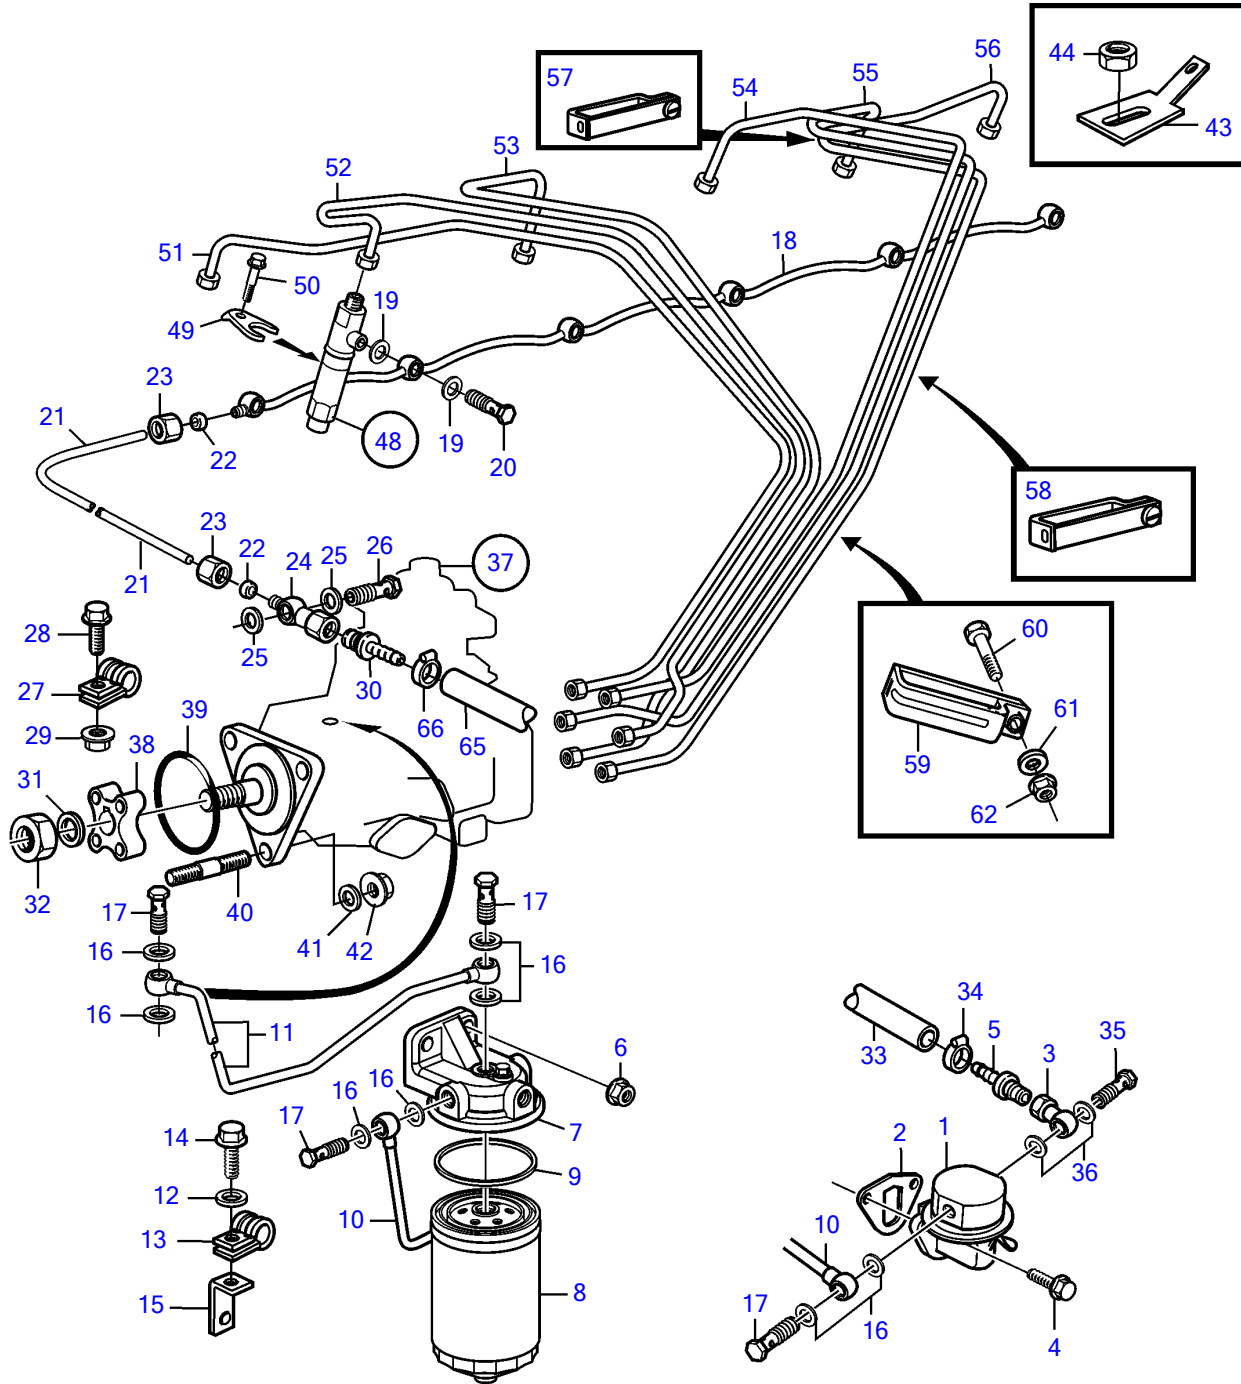

TAMD42WJ-A, KAD43P-A, KAMD43P-A

21044

TAMD42WJ-A, KAD43P-A, KAMD43P-A

REF	PART NO.	QTY	DESCRIPTION	SEE SEC.	NOTES
1	3582310	1	Feed pump		(860320)
2	3501530	1	Gasket		
3	861079	1	Banjo nipple		
4	946173	2	Flange screw		
5	3825000	1	Hose nipple		(834781)
6	971095	2	Flange nut		
7	860873	1	Fuel filter		Repl by 3581542
	3581542	1	Fuel filter		Repl by 3588380
			.		
			.	3722	
	3588380	1	Fuel filter		
			.		
			.	7765	
8	3588378	1	• Fuel filter		
9	6638088	1	• • Gasket		
10	860599	1	Fuel pipe		
11	860600	1	Fuel pipe		
12	955893	1	Washer		
13	952624	1	Clamp		
14	948746	1	Flange screw		(968855)
15	846780	1	Bracket		
16	11994	8	Gasket		
17	969299	4	Hollow screw		
18	838667	1	Leak-off line		
19	947620	12	Gasket		
20	74033	6	Hollow screw		
21	3581450	1	Return line		
22	956966	2	Ferrule		
23	956980	2	Fitting nut		
24	861080	1	Banjo nipple		
25	11994	2	Gasket		
26		1	Screw		Included in fuel injection pump.
27	121563	1	Clamp		
28	946544	1	Flange screw		
29	945407	1	Flange nut		
30	3825000	1	Hose nipple		(834781)
31		1	Washer		Included in fuel injection pump.
32		1	Nut		Included in fuel injection pump.
33	861057	X	Fuel hose		Option
			• Bulletin P-23-4-4	P-23-4-4-EN	Fuel Hose P/N 861057
34	961664	1	Hose clamp		Option
35	969299	1	Hollow screw		
36	11994	2	Gasket		
37	861262	1	Injection pump		SN-2204212327, TAMD42WJ
			.		
			.	1973	
	3581194	1	Injection pump		SN2204212328-
			• parts not sold separately		SN-2204214228, TAMD42WJ
	3581564	1	Injection pump		SN2204214229-, TAMD42WJ
			• parts not sold separately		
	3581564	1	Injection pump		KAMD43, KAD43
			• parts not sold separately		
38	859601	1	Hub		
39	968971	1	O-ring		
40	980225	3	Stud		
41	191172	3	Washer		
42	945408	2	Flange nut		(968862)
		1	Hexagon nut		
43	944485	1	Cable terminal		
44	965483	1	Flange nut		
45	860131	1	Air vent hose		
46	74033	2	Hollow screw		
47	947620	4	Gasket		