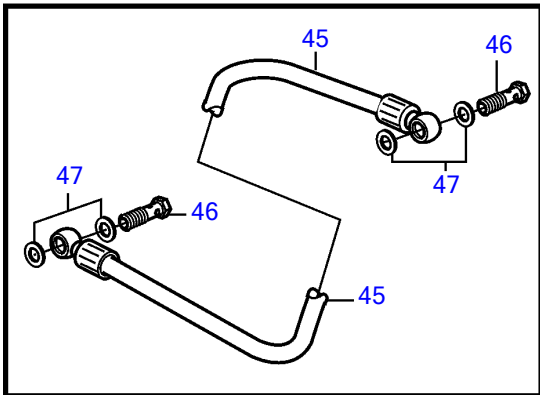

TAMD42WJ-A, KAD43P-A, KAMD43P-A

21044

TAMD42WJ-A, KAD43P-A, KAMD43P-A

REF	PART NO.	QTY	DESCRIPTION	SEE SEC.	NOTES
1	3582310	1	Feed pump		(860320)
2	3501530	1	Gasket		
3	861079	1	Banjo nipple		
4	946173	2	Flange screw		
5	3825000	1	Hose nipple		(834781)
6	971095	2	Flange nut		
7	860873	1	Fuel filter		Repl by 3581542
	3581542	1	Fuel filter		Repl by 3588380
			.		
			.	3722	
	3588380	1	Fuel filter		
			.		
			.	7765	
8	3588378	1	• Fuel filter		
9	6638088	1	• • Gasket		
10	860599	1	Fuel pipe		
11	860600	1	Fuel pipe		
12	955893	1	Washer		
13	952624	1	Clamp		
14	948746	1	Flange screw		(968855)
15	846780	1	Bracket		
16	11994	8	Gasket		
17	969299	4	Hollow screw		
18	838667	1	Leak-off line		
19	947620	12	Gasket		
20	74033	6	Hollow screw		
21	3581450	1	Return line		
22	956966	2	Ferrule		
23	956980	2	Fitting nut		
24	861080	1	Banjo nipple		
25	11994	2	Gasket		
26		1	Screw		Included in fuel injection pump.
27	121563	1	Clamp		
28	946544	1	Flange screw		
29	945407	1	Flange nut		
30	3825000	1	Hose nipple		(834781)
31		1	Washer		Included in fuel injection pump.
32		1	Nut		Included in fuel injection pump.
33	861057	X	Fuel hose		Option
			• Bulletin P-23-4-4	P-23-4-4-EN	Fuel Hose P/N 861057
34	961664	1	Hose clamp		Option
35	969299	1	Hollow screw		
36	11994	2	Gasket		
37	861262	1	Injection pump		SN-2204212327, TAMD42WJ
			.		
			.	1973	
	3581194	1	Injection pump		SN2204212328-
			• parts not sold separately		SN-2204214228, TAMD42WJ
	3581564	1	Injection pump		SN2204214229-, TAMD42WJ
			• parts not sold separately		
	3581564	1	Injection pump		KAMD43, KAD43
			• parts not sold separately		
38	859601	1	Hub		
39	968971	1	O-ring		
40	980225	3	Stud		
41	191172	3	Washer		
42	945408	2	Flange nut		(968862)
		1	Hexagon nut		
43	944485	1	Cable terminal		
44	965483	1	Flange nut		
45	860131	1	Air vent hose		
46	74033	2	Hollow screw		
47	947620	4	Gasket		