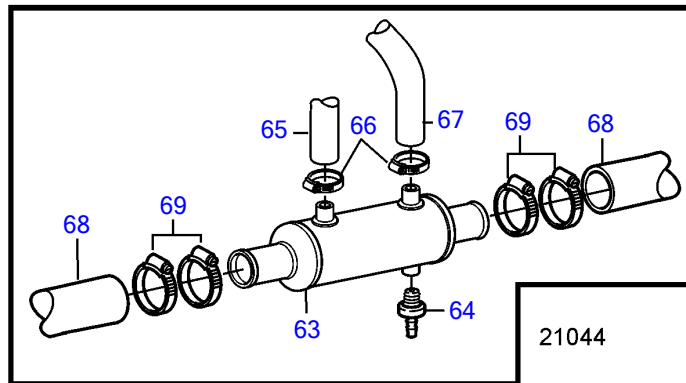

TAMD42WJ-A, KAD43P-A, KAMD43P-A

21044

TAMD42WJ-A, KAD43P-A, KAMD43P-A

REF	PART NO.	QTY	DESCRIPTION	SEE SEC.	NOTES
1	3582310	1	Feed pump		(860320)
2	3501530	1	Gasket		
3	861079	1	Banjo nipple		
4	946173	2	Flange screw		
5	3825000	1	Hose nipple		(834781)
6	971095	2	Flange nut		
7	860873	1	Fuel filter		Repl by 3581542
	3581542	1	Fuel filter		Repl by 3588380
			.		
			.	3722	
	3588380	1	Fuel filter		
			.		
			.	7765	
8	3588378	1	• Fuel filter		
9	6638088	1	• • Gasket		
10	860599	1	Fuel pipe		
11	860600	1	Fuel pipe		
12	955893	1	Washer		
13	952624	1	Clamp		
14	948746	1	Flange screw		(968855)
15	846780	1	Bracket		
16	11994	8	Gasket		
17	969299	4	Hollow screw		
18	838667	1	Leak-off line		
19	947620	12	Gasket		
20	74033	6	Hollow screw		
21	3581450	1	Return line		
22	956966	2	Ferrule		
23	956980	2	Fitting nut		
24	861080	1	Banjo nipple		
25	11994	2	Gasket		
26		1	Screw		Included in fuel injection pump.
27	121563	1	Clamp		
28	946544	1	Flange screw		
29	945407	1	Flange nut		
30	3825000	1	Hose nipple		(834781)
31		1	Washer		Included in fuel injection pump.
32		1	Nut		Included in fuel injection pump.
33	861057	X	Fuel hose		Option
			• Bulletin P-23-4-4	P-23-4-4-EN	Fuel Hose P/N 861057
34	961664	1	Hose clamp		Option
35	969299	1	Hollow screw		
36	11994	2	Gasket		
37	861262	1	Injection pump		SN-2204212327, TAMD42WJ
			.		
			.	1973	
	3581194	1	Injection pump		SN2204212328-
			• parts not sold separately		SN-2204214228, TAMD42WJ
	3581564	1	Injection pump		SN2204214229-, TAMD42WJ
			• parts not sold separately		
	3581564	1	Injection pump		KAMD43, KAD43
			• parts not sold separately		
38	859601	1	Hub		
39	968971	1	O-ring		
40	980225	3	Stud		
41	191172	3	Washer		
42	945408	2	Flange nut		(968862)
		1	Hexagon nut		
43	944485	1	Cable terminal		
44	965483	1	Flange nut		
45	860131	1	Air vent hose		
46	74033	2	Hollow screw		
47	947620	4	Gasket		