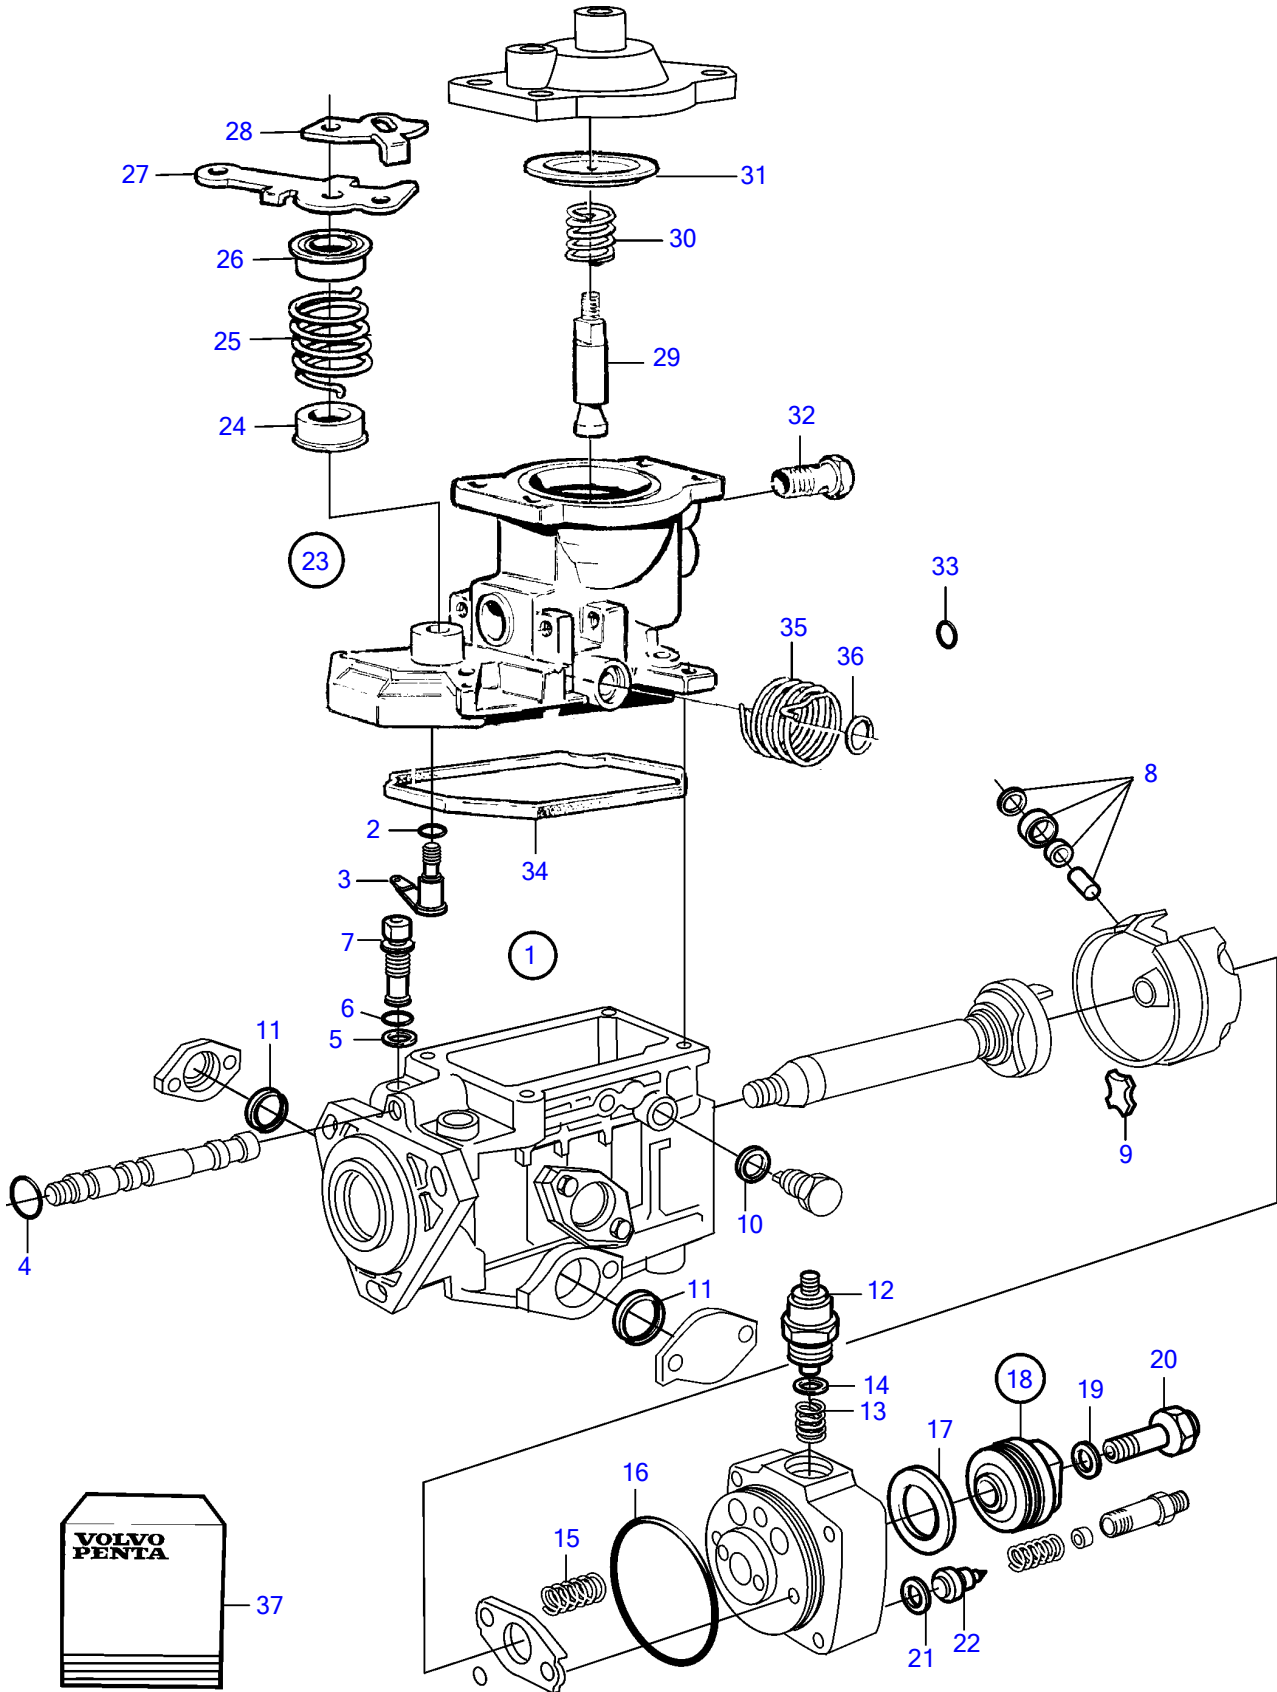

TAMD42WJ-A, KAD43P-A, KAMD43P-A

TAMD42WJ-A, KAD43P-A, KAMD43P-A

REF	PART NO.	QTY	DESCRIPTION	NOTES
1	861262	1	Injection pump	
2	243567	1	• Sealing ring	
3			• Control shaft	
4	243786	1	• O-ring	Included in gasket kit.
5	861520	1	• O-ring	Included in gasket kit., (243521)
6	243520	1	• Sealing ring	Included in gasket kit.
7	844179	1	• Valve	
8	(859288)	1	• Spare parts kit	Obsolete part
9	844150	2	• Absorber	Included in gasket kit.
10	1699759	2	• Gasket	Included in gasket kit.
11	838445	2	• O-ring	Included in gasket kit.
12	876614	1	• Stop solenoid	12V
13	861208	1	• • Spring	
14	243572	1	• O-ring	Included in gasket kit.
15		1	• Compression spring	
16	(243555)	1	• Sealing ring	Included in gasket kit., Obsolete part
17	(838402)	1	• O-ring	Obsolete part
18		1	• Plug	
19		1	• • O-ring	
20		1	• • Screw	
21	845738	6	• Washer	
22		6	• Delivery valve	
23		1	• Governor	
24		1	• Spring disc	
25	244967	1	• Spring	
26	244972	1	• Spring disc	
27	244961	1	• Lever	
28	244969	1	• Lever	
29		1	• Screw	
30	859282	1	• Compression spring	
31	244944	1	• Diaphragm	
32	861514	1	• Hollow screw	
33	244963	1	• Shim	Included in gasket kit.
34		1	• Gasket	
35	(859463)	1	• Spring	Obsolete part
36	844224	1	• O-ring	Included in gasket kit.
37	844240	1	Gasket kit	